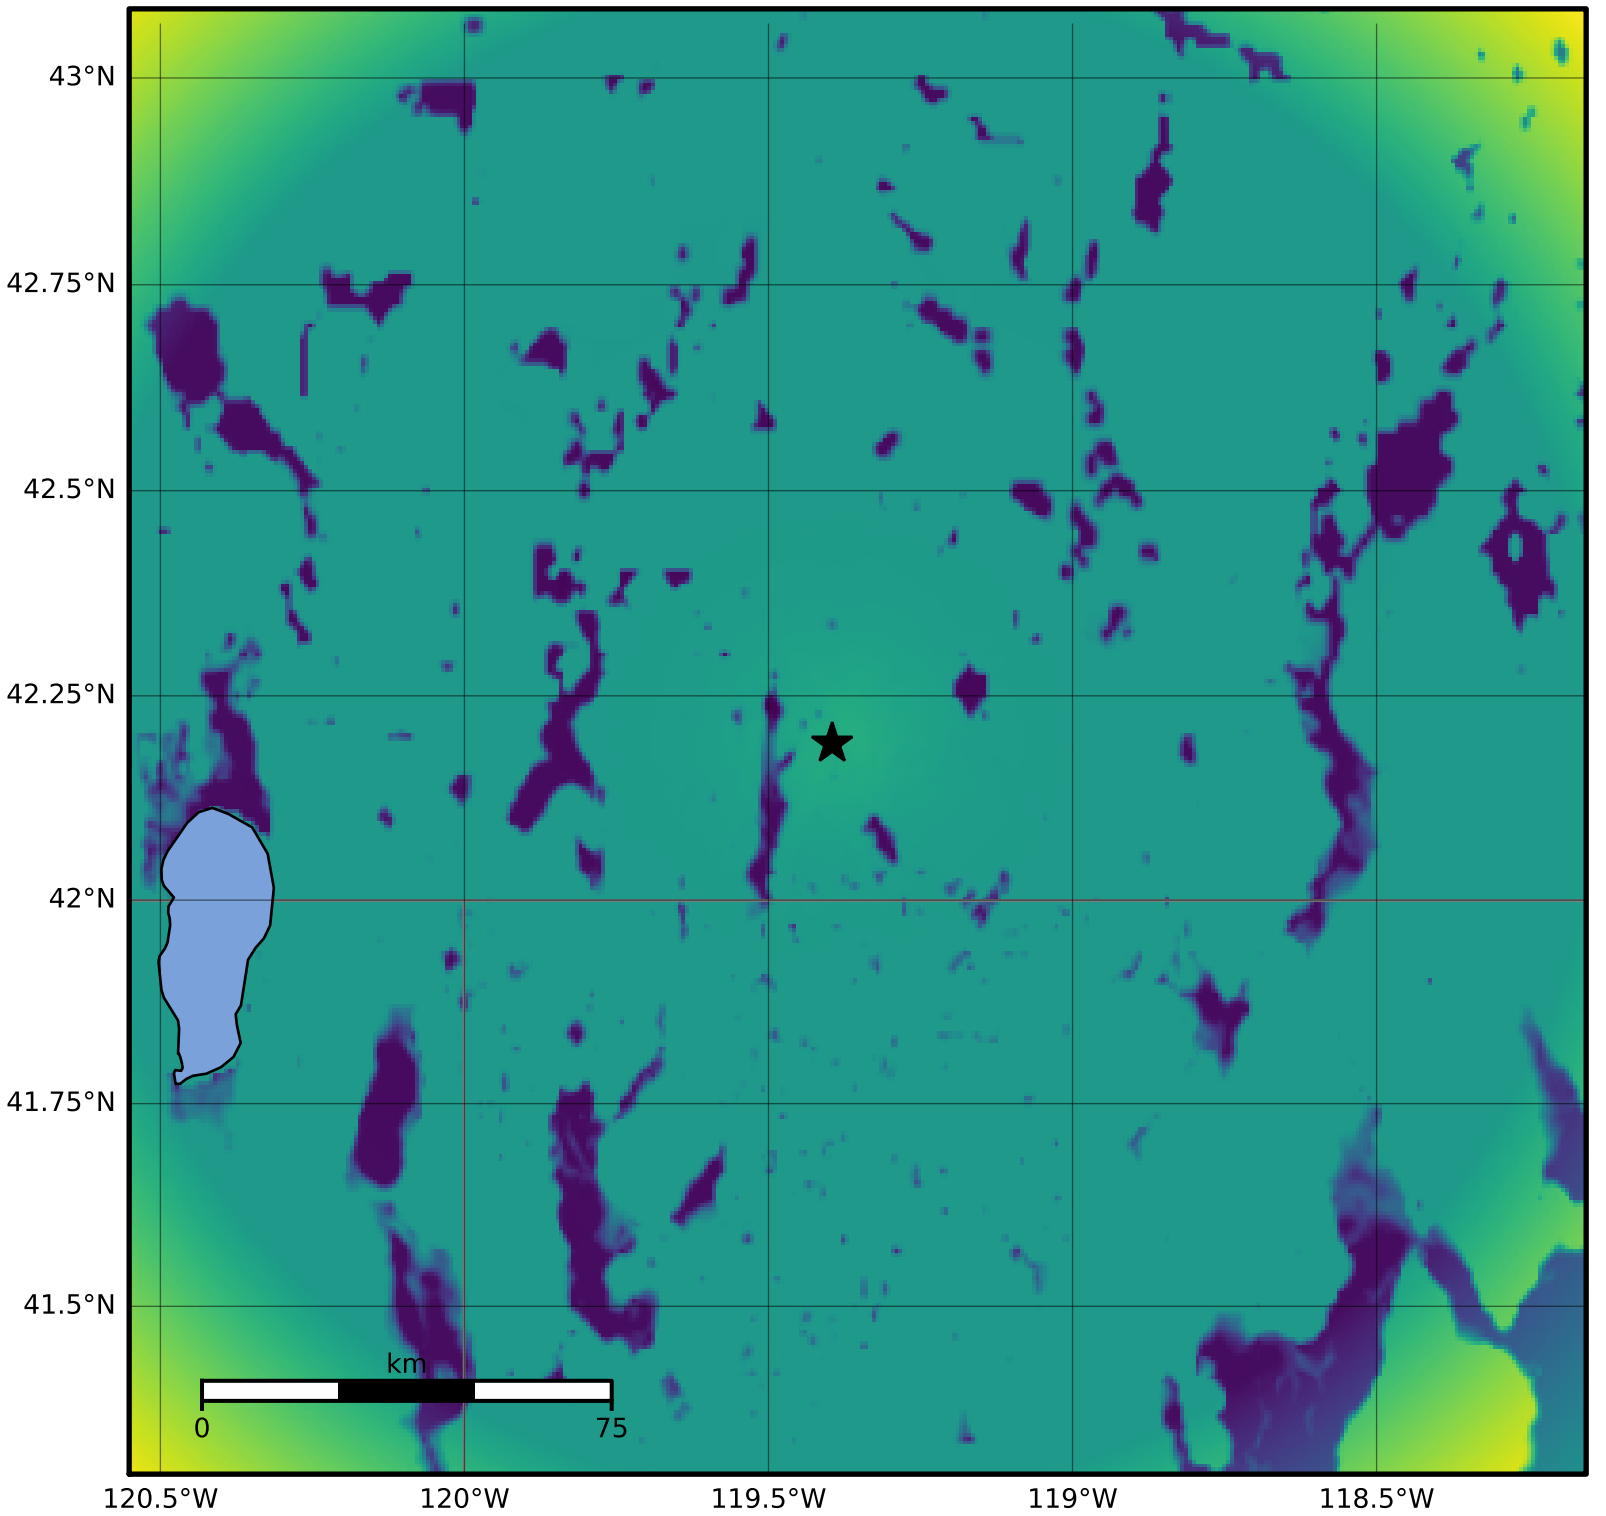

0.3 Second Peak Spectral Acceleration Map PNSN
Uncertainty ShakeMap: 41.0 km (25.5 mi) E from Adel, OR
Mar 17, 2023 01:25:40 UTC M2.9 N42.19 W119.40 Depth: 7.8km ID:uw61902827

Version 2: Processed 2023-08-11T00:02:07Z