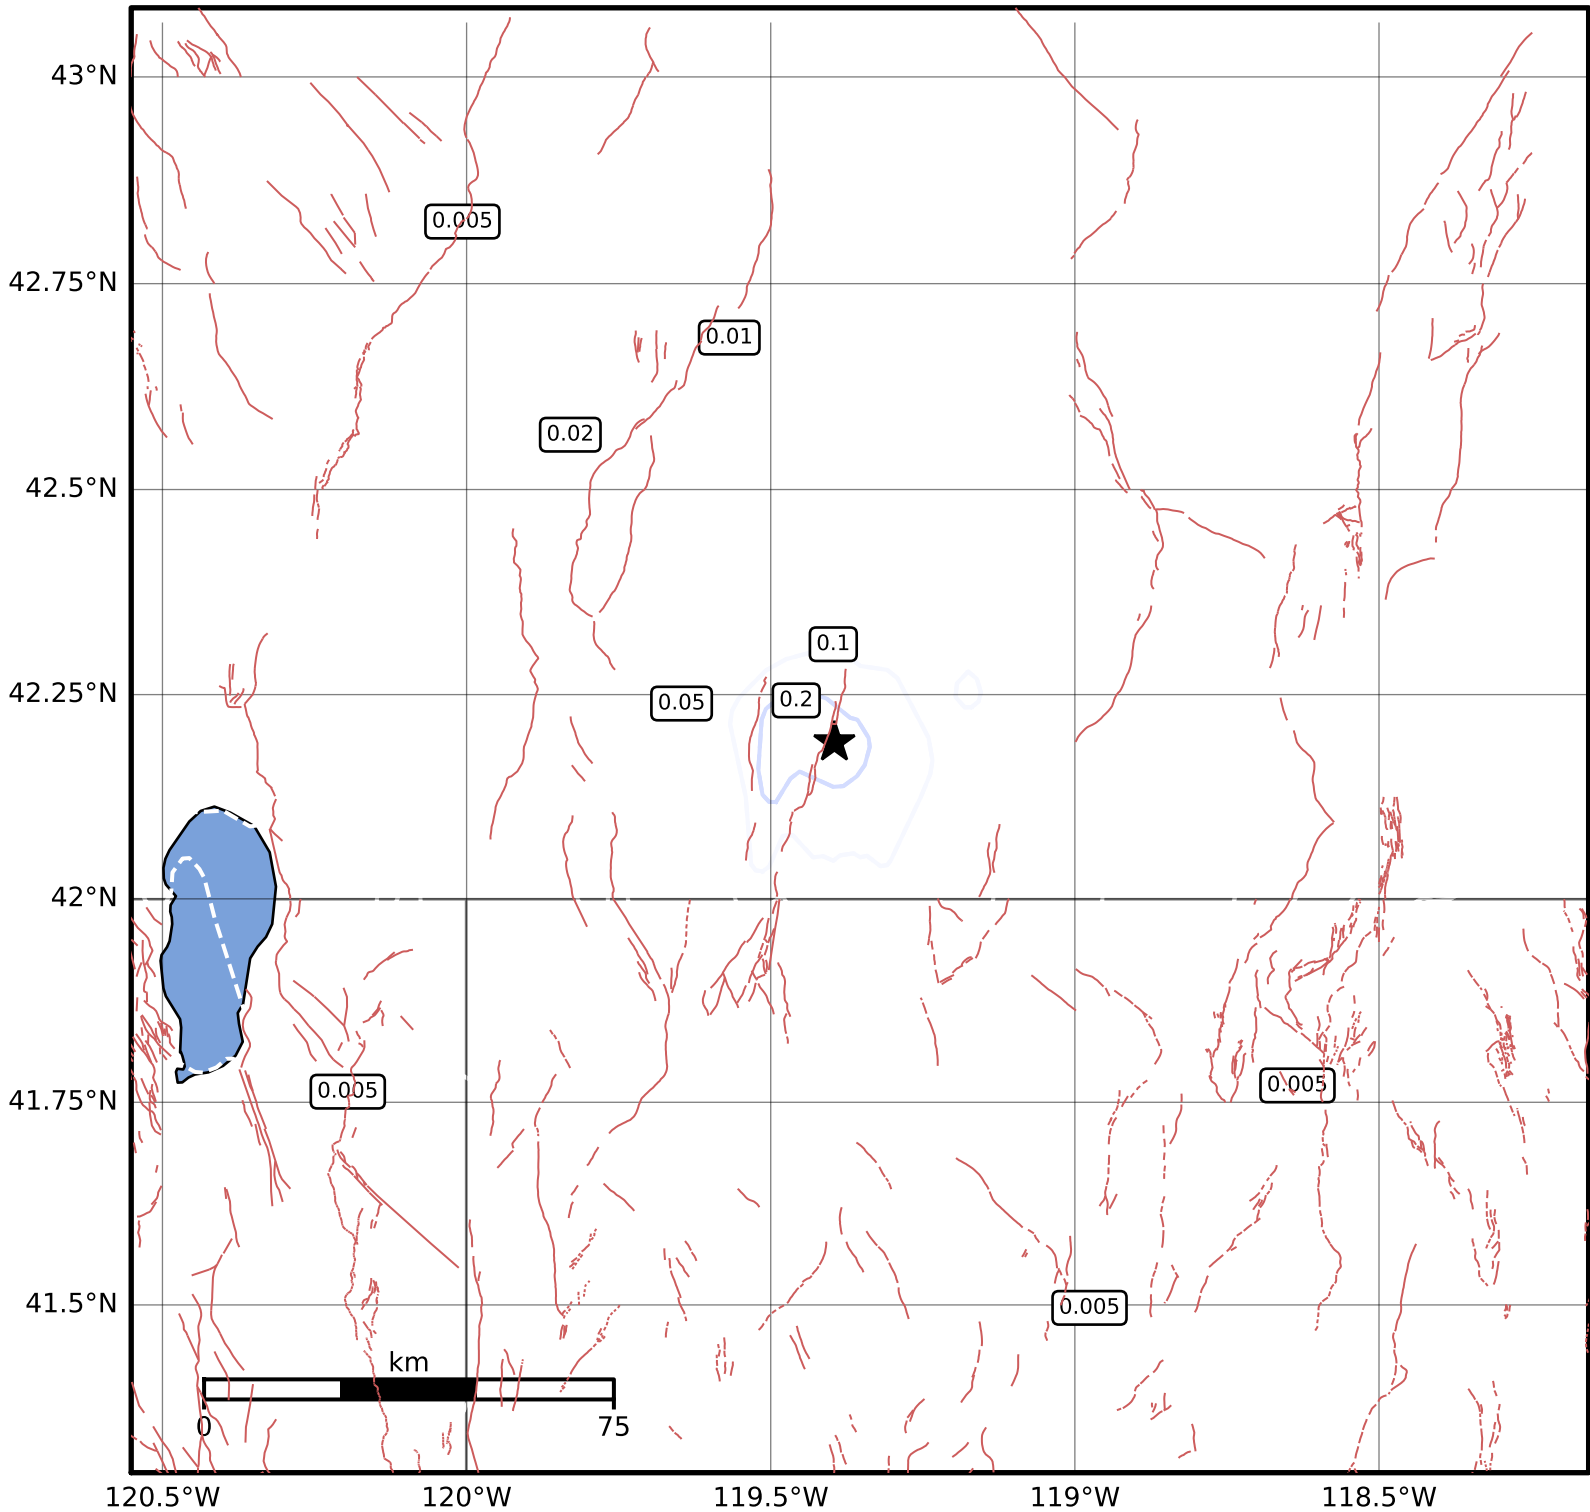

0.3 Second Peak Spectral Acceleration Map PNSN
ShakeMap: 41.0 km (25.5 mi) E from Adel, OR
Mar 17, 2023 01:25:40 UTC M2.9 N42.19 W119.40 Depth: 7.8km ID:uw61902827

SA(0.3) (%g)	0.1	0.2	0.5	1	2	5	10	20	50	100	200
--------------	-----	-----	-----	---	---	---	----	----	----	-----	-----

Scale based on Worden et al. (2012)

Version 2: Processed 2023-08-11T00:02:07Z

△ Seismic Instrument ○ Reported Intensity

★ Epicenter