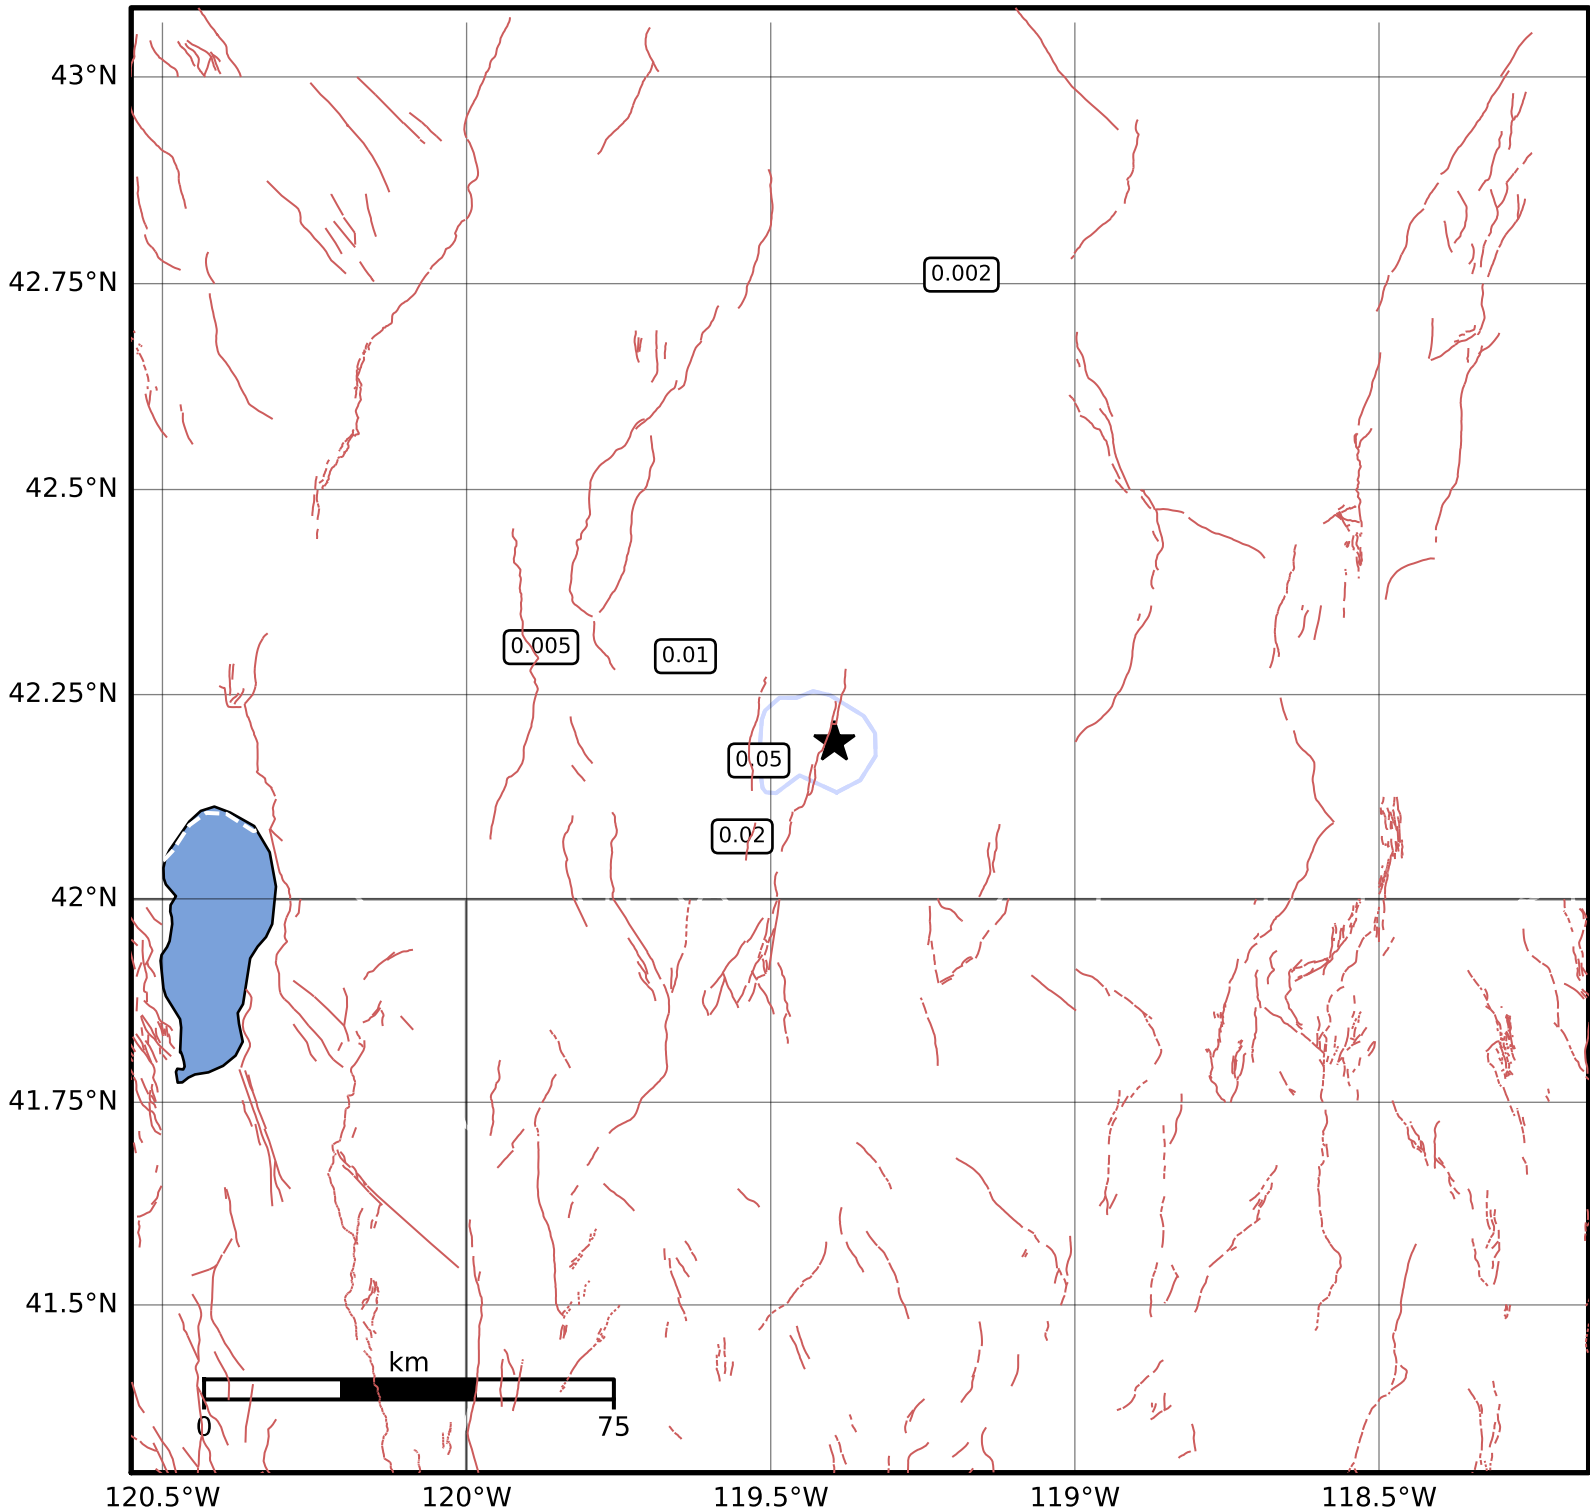

Peak Ground Velocity Map PNSN  
ShakeMap: 41.0 km ( 25.5 mi) E from Adel, OR  
Mar 17, 2023 01:25:40 UTC M2.9 N42.19 W119.40 Depth: 7.8km ID:uw61902827

Scale based on Worden et al. (2012)

Version 2: Processed 2023-08-11T00:02:07Z

△ Seismic Instrument ○ Reported Intensity

★ Epicenter