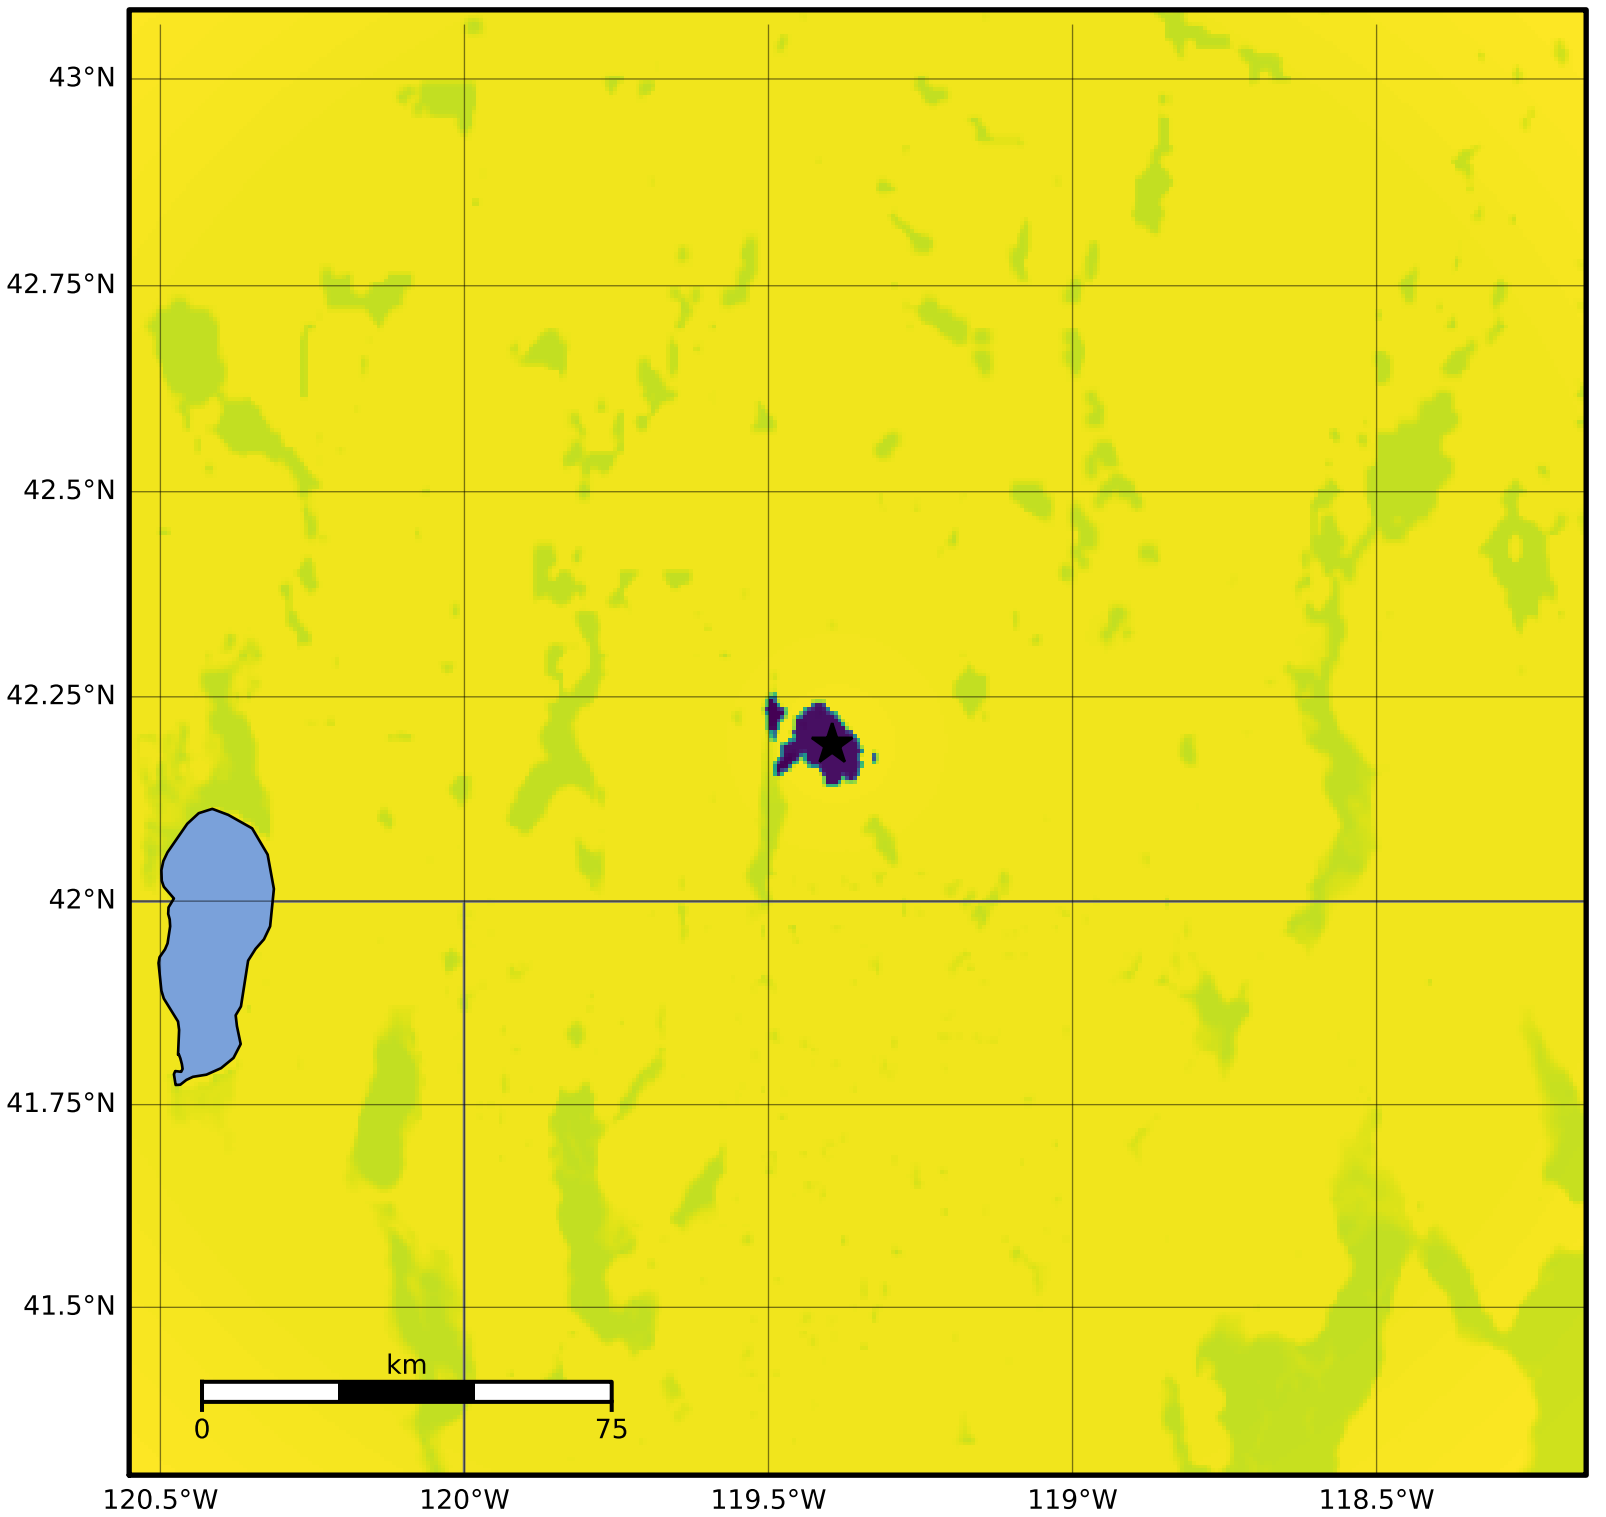

Macroseismic Intensity Map PNSN
Uncertainty ShakeMap: 41.0 km (25.5 mi) E from Adel, OR
Mar 17, 2023 01:25:40 UTC M2.9 N42.19 W119.40 Depth: 7.8km ID:uw61902827

Version 2: Processed 2023-08-11T00:02:07Z