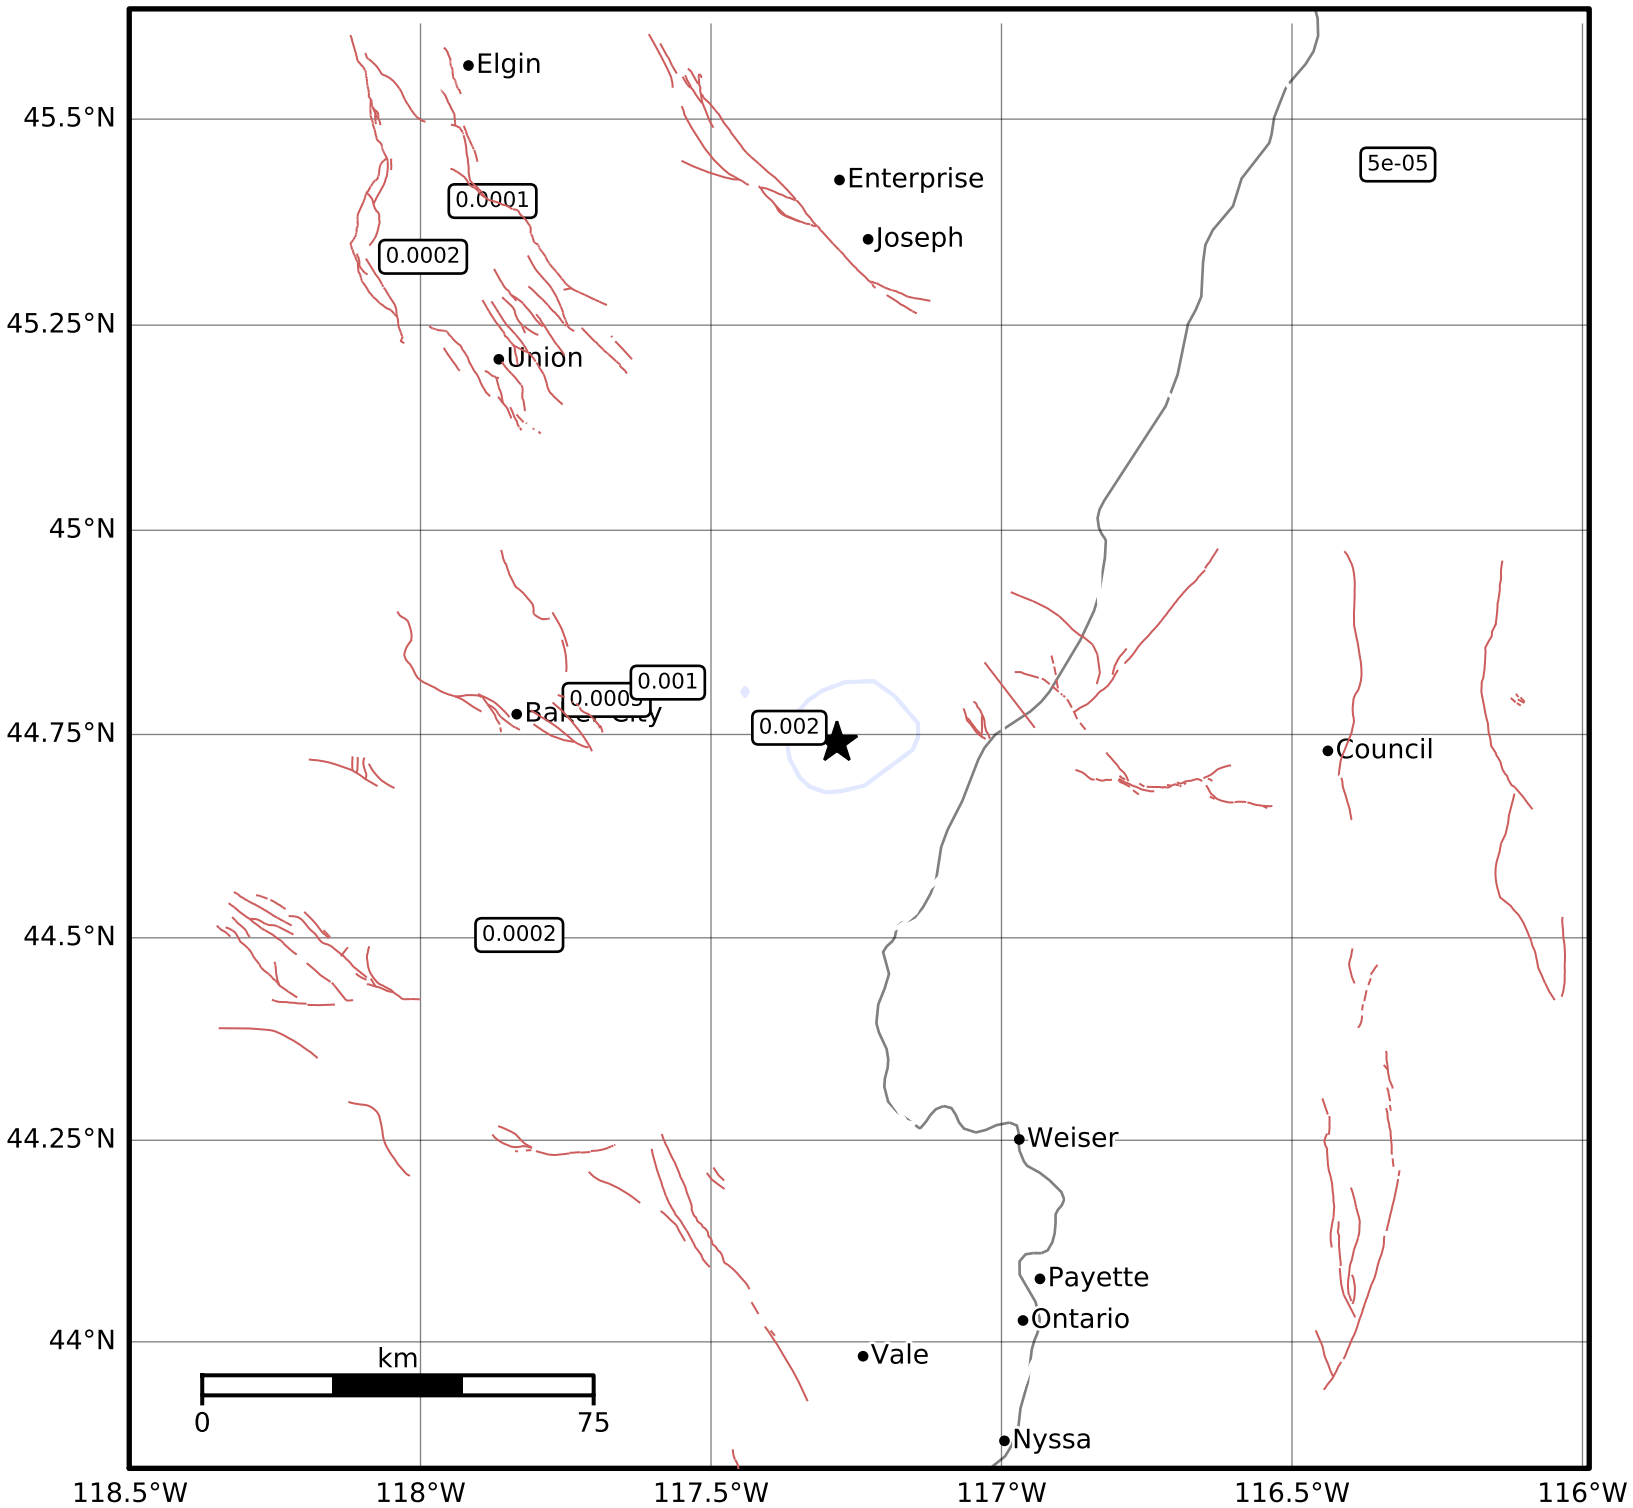

3.0 Second Peak Spectral Acceleration Map PNSN
 ShakeMap: 43.7 km (27.2 mi) ESE from Baker, OR
 Mar 08, 2023 09:33:06 UTC M3.1 N44.74 W117.28 Depth: 4.9km ID:uw61901007

Scale based on Worden et al. (2012)

Version 4: Processed 2024-02-10T00:41:59Z

△ Seismic Instrument ○ Reported Intensity

★ Epicenter