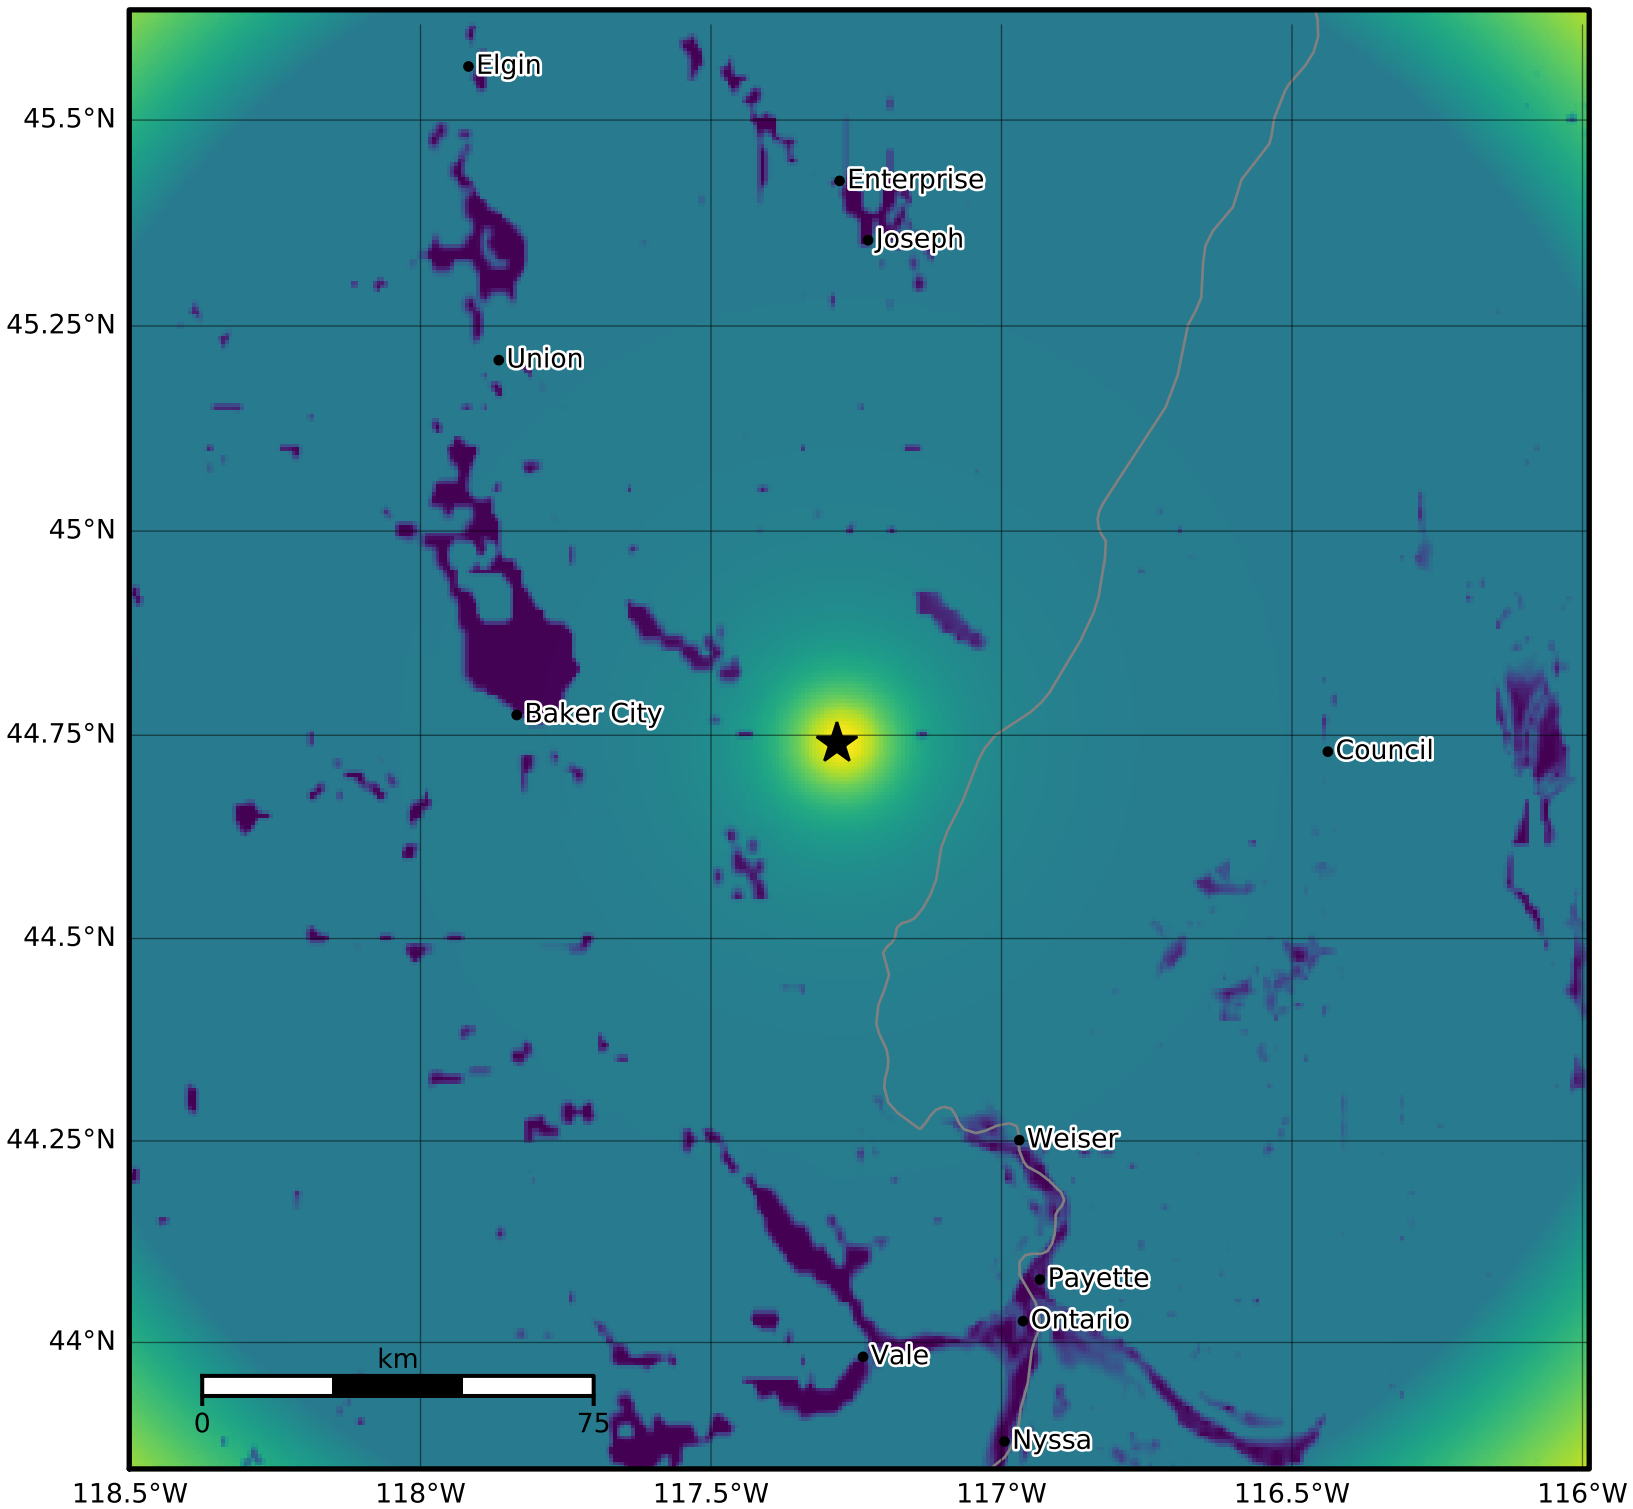

1.0 Second Peak Spectral Acceleration Map PNSN
Uncertainty ShakeMap: 43.7 km (27.2 mi) ESE from Baker, OR
Mar 08, 2023 09:33:06 UTC M3.1 N44.74 W117.28 Depth: 4.9km ID:uw61901007

Version 4: Processed 2024-02-10T00:41:59Z

0.769 0.770 0.771 0.772 0.773 0.774 0.775 0.776 0.777