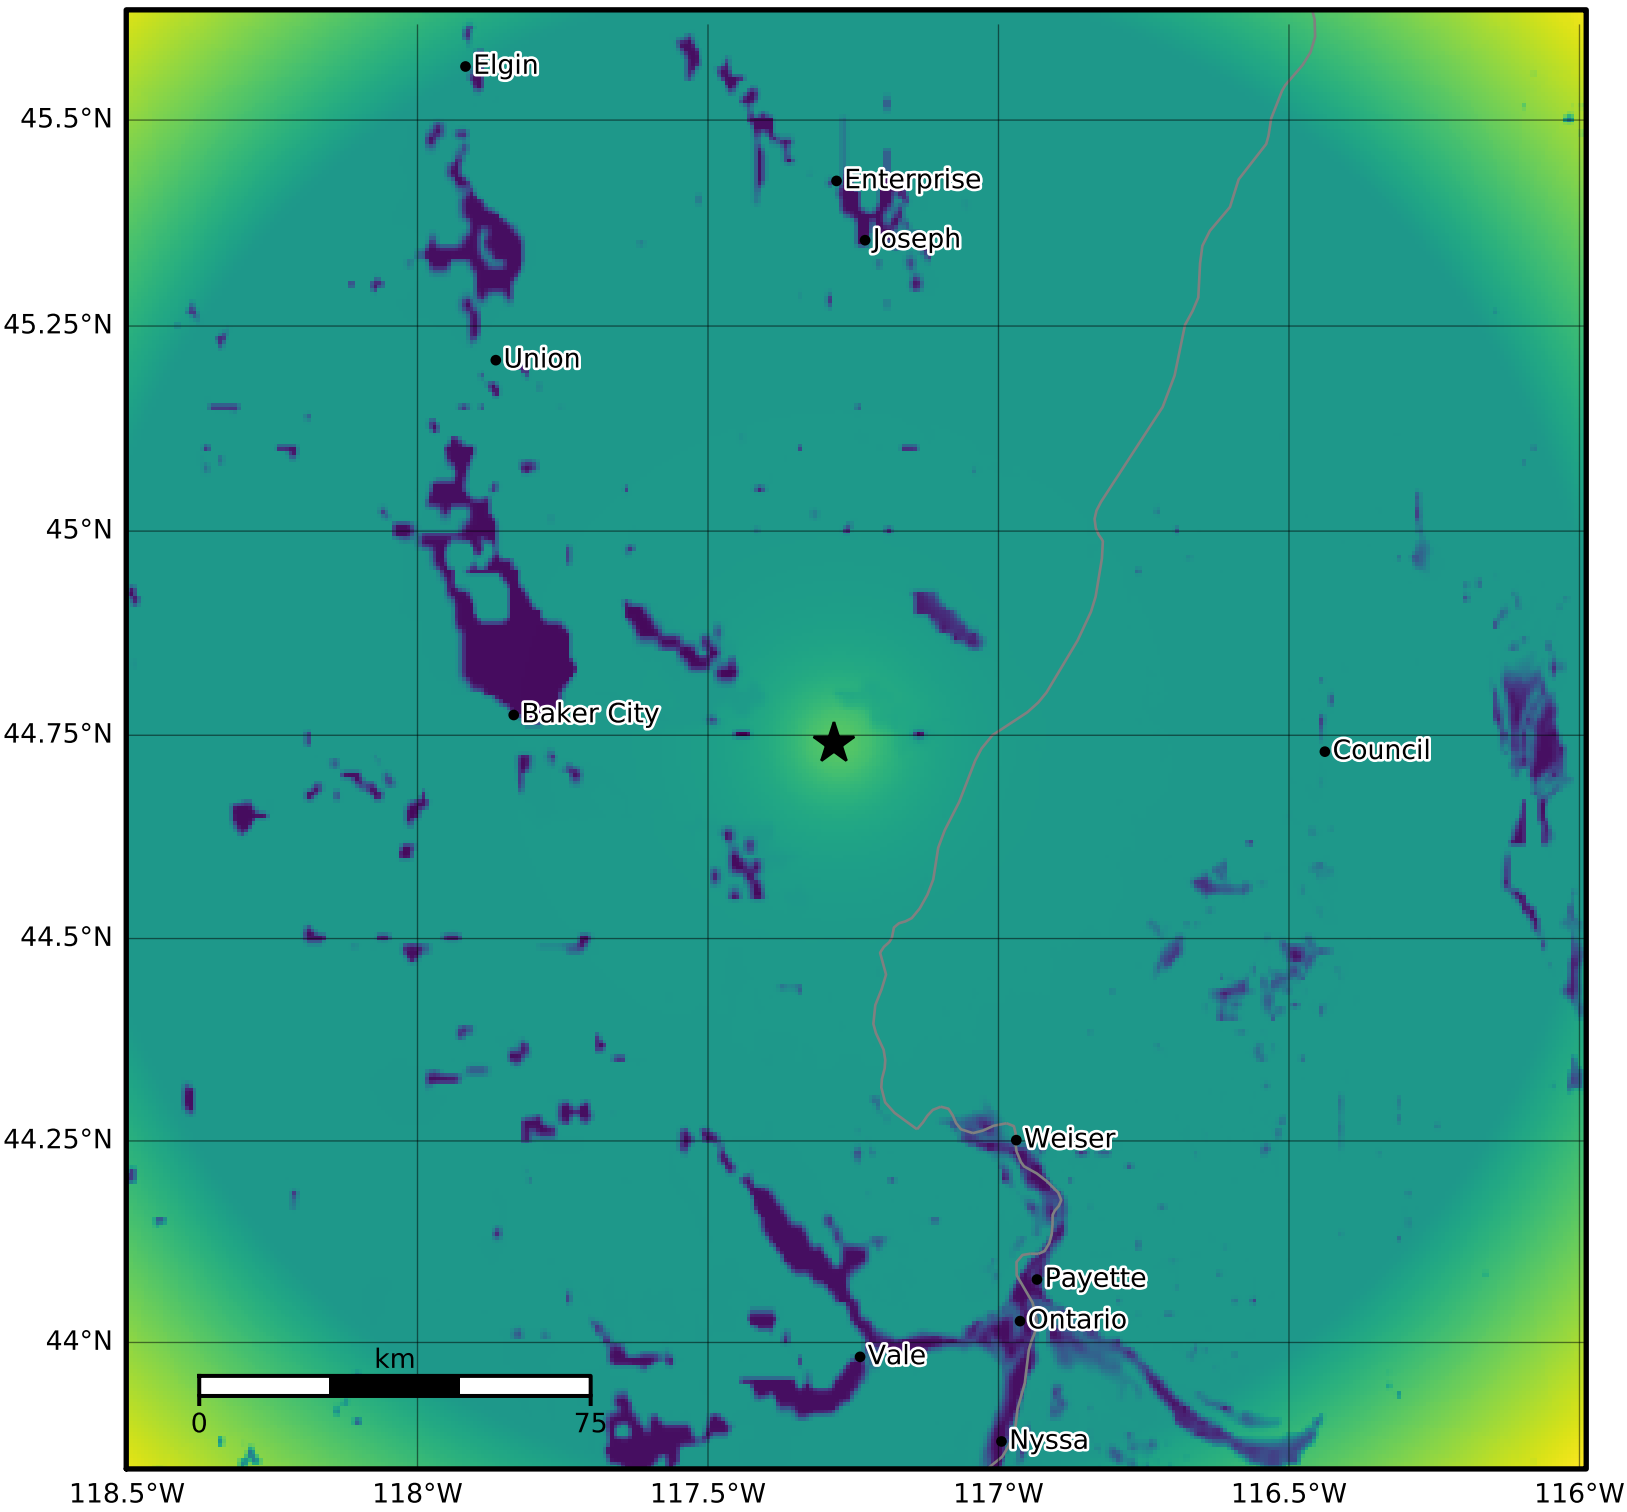

0.3 Second Peak Spectral Acceleration Map PNSN
Uncertainty ShakeMap: 43.7 km (27.2 mi) ESE from Baker, OR
Mar 08, 2023 09:33:06 UTC M3.1 N44.74 W117.28 Depth: 4.9km ID:uw61901007

Version 4: Processed 2024-02-10T00:41:59Z