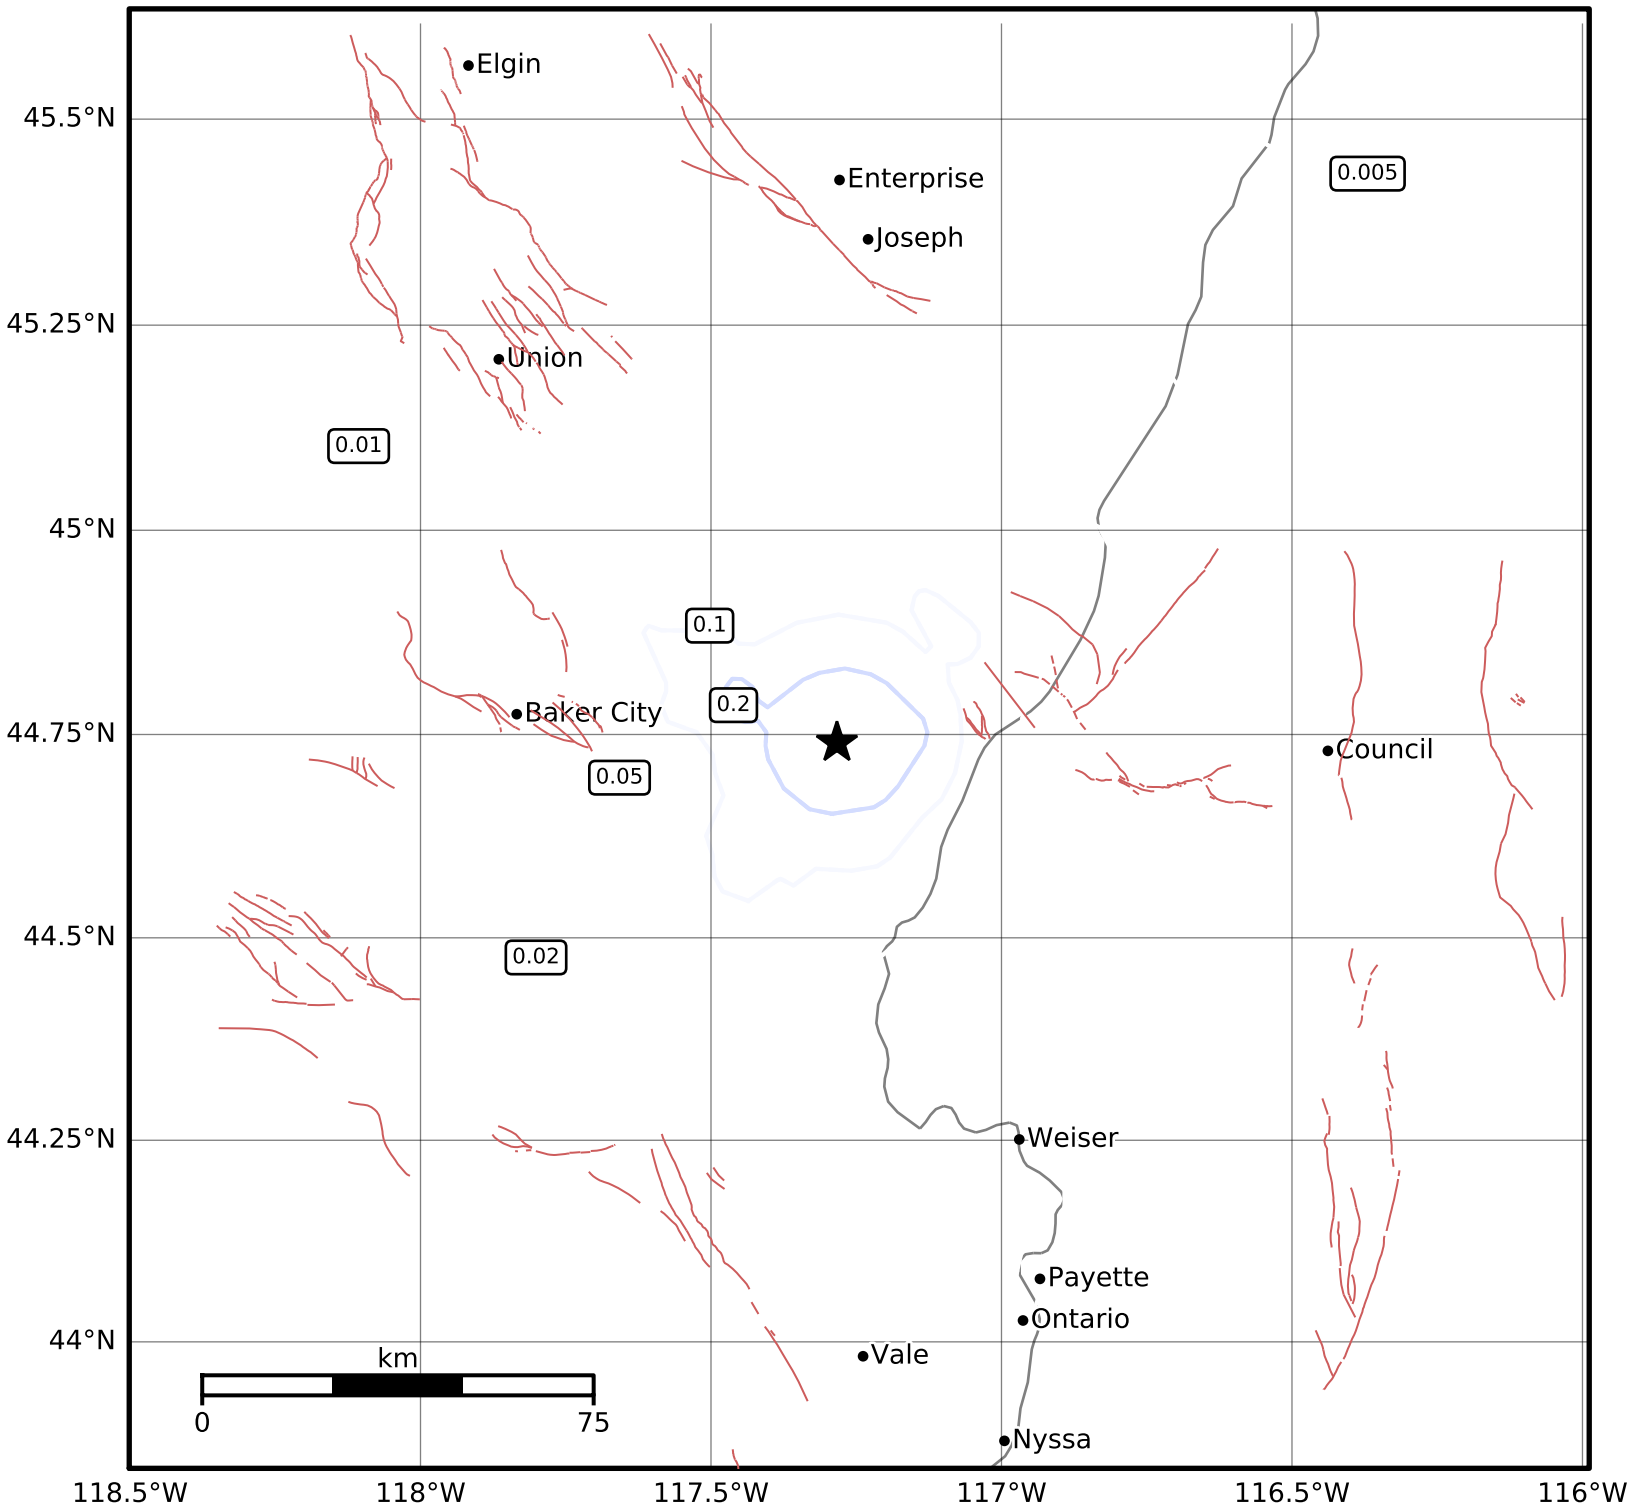

0.3 Second Peak Spectral Acceleration Map PNSN
 ShakeMap: 43.7 km (27.2 mi) ESE from Baker, OR
 Mar 08, 2023 09:33:06 UTC M3.1 N44.74 W117.28 Depth: 4.9km ID:uw61901007

Scale based on Worden et al. (2012)

Version 4: Processed 2024-02-10T00:41:59Z

△ Seismic Instrument ○ Reported Intensity

★ Epicenter