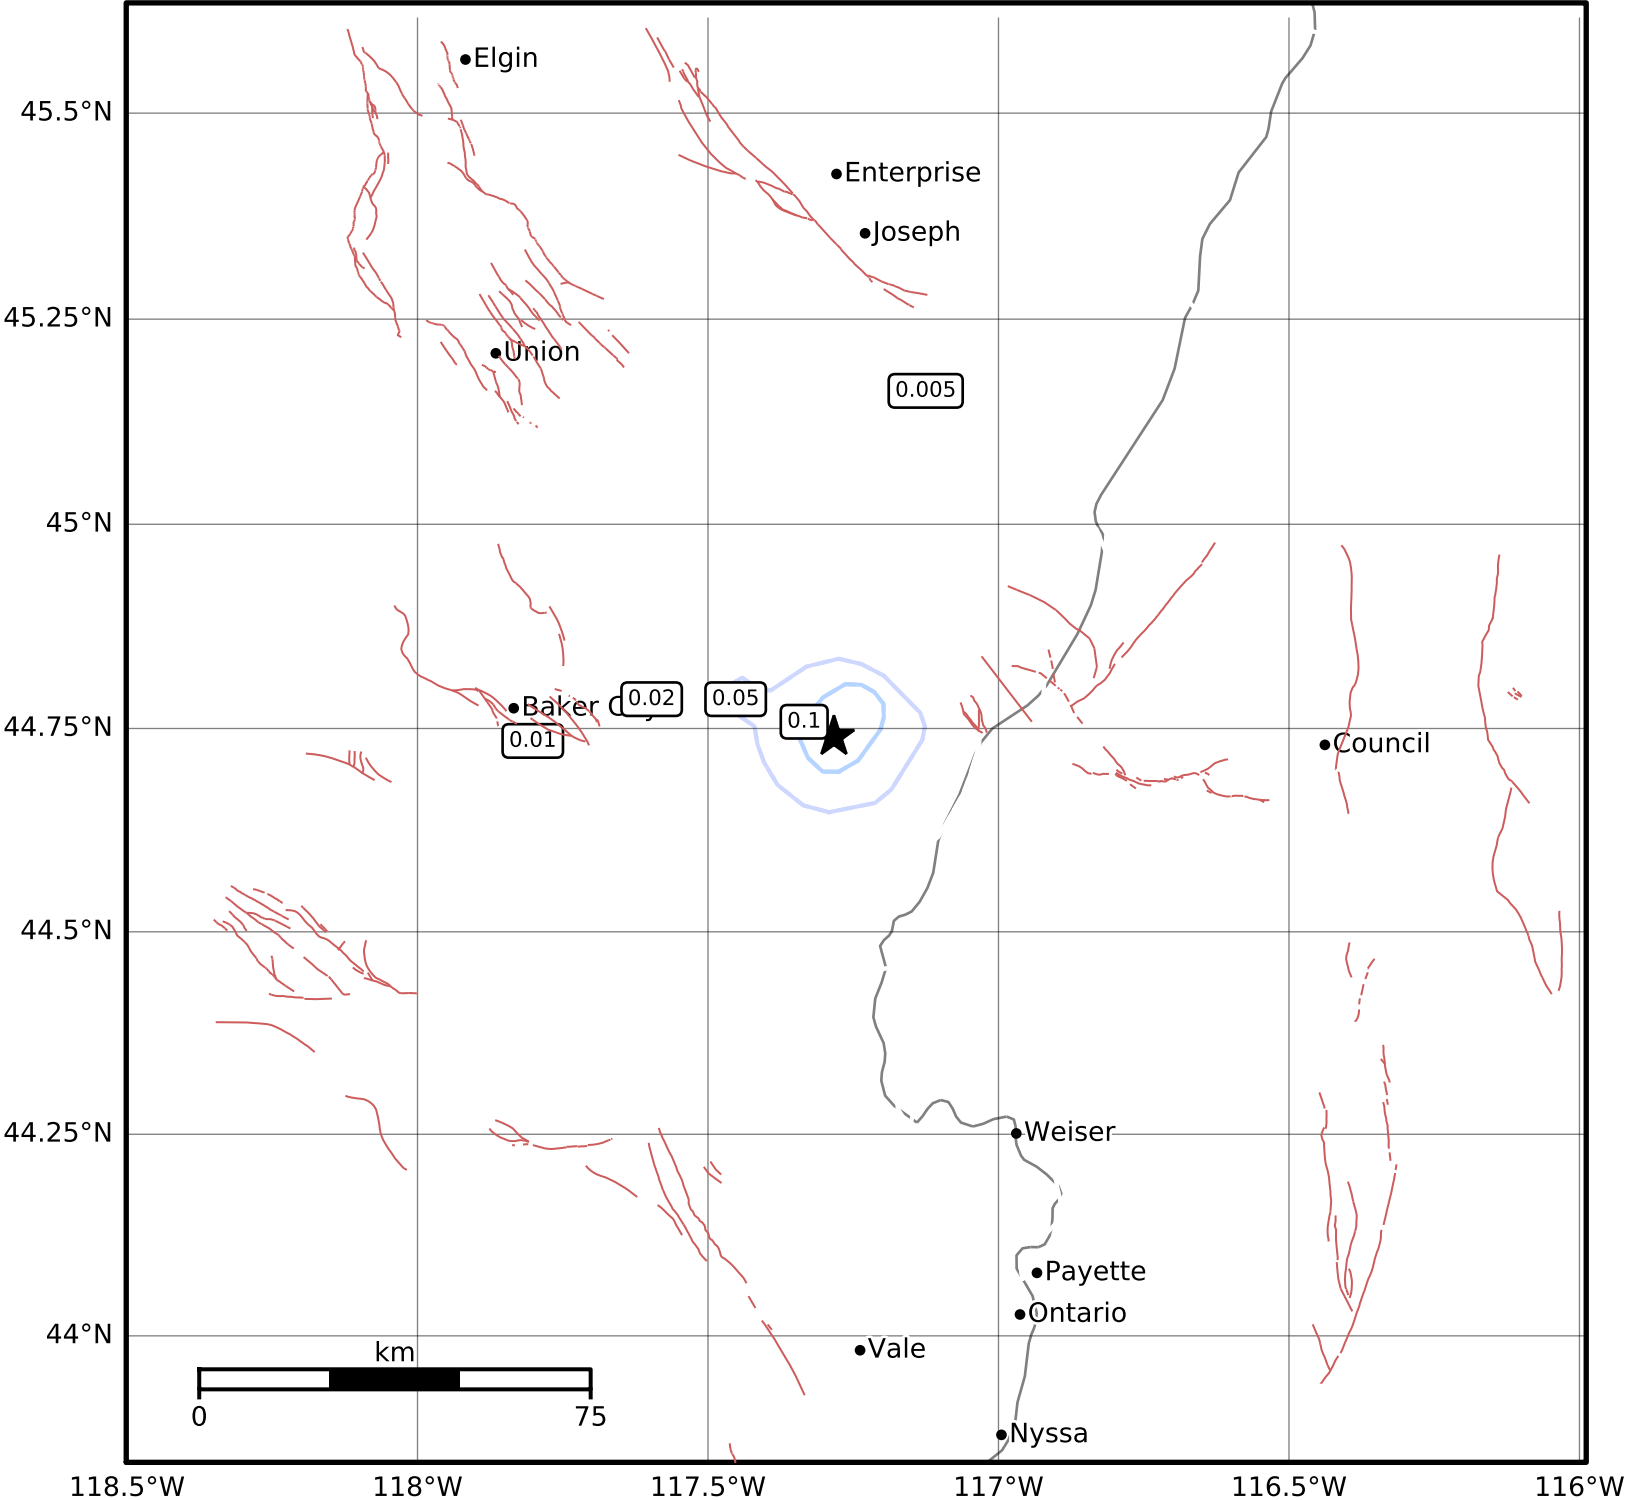

Peak Ground Velocity Map PNSN
 ShakeMap: 43.7 km (27.2 mi) ESE from Baker, OR
 Mar 08, 2023 09:33:06 UTC M3.1 N44.74 W117.28 Depth: 4.9km ID:uw61901007

PGV (cm/s)	0.1	0.2	0.5	1	2	5	10	20	50	100	200
------------	-----	-----	-----	---	---	---	----	----	----	-----	-----

Scale based on Worden et al. (2012) Version 4: Processed 2024-02-10T00:41:59Z
 △ Seismic Instrument ○ Reported Intensity ★ Epicenter