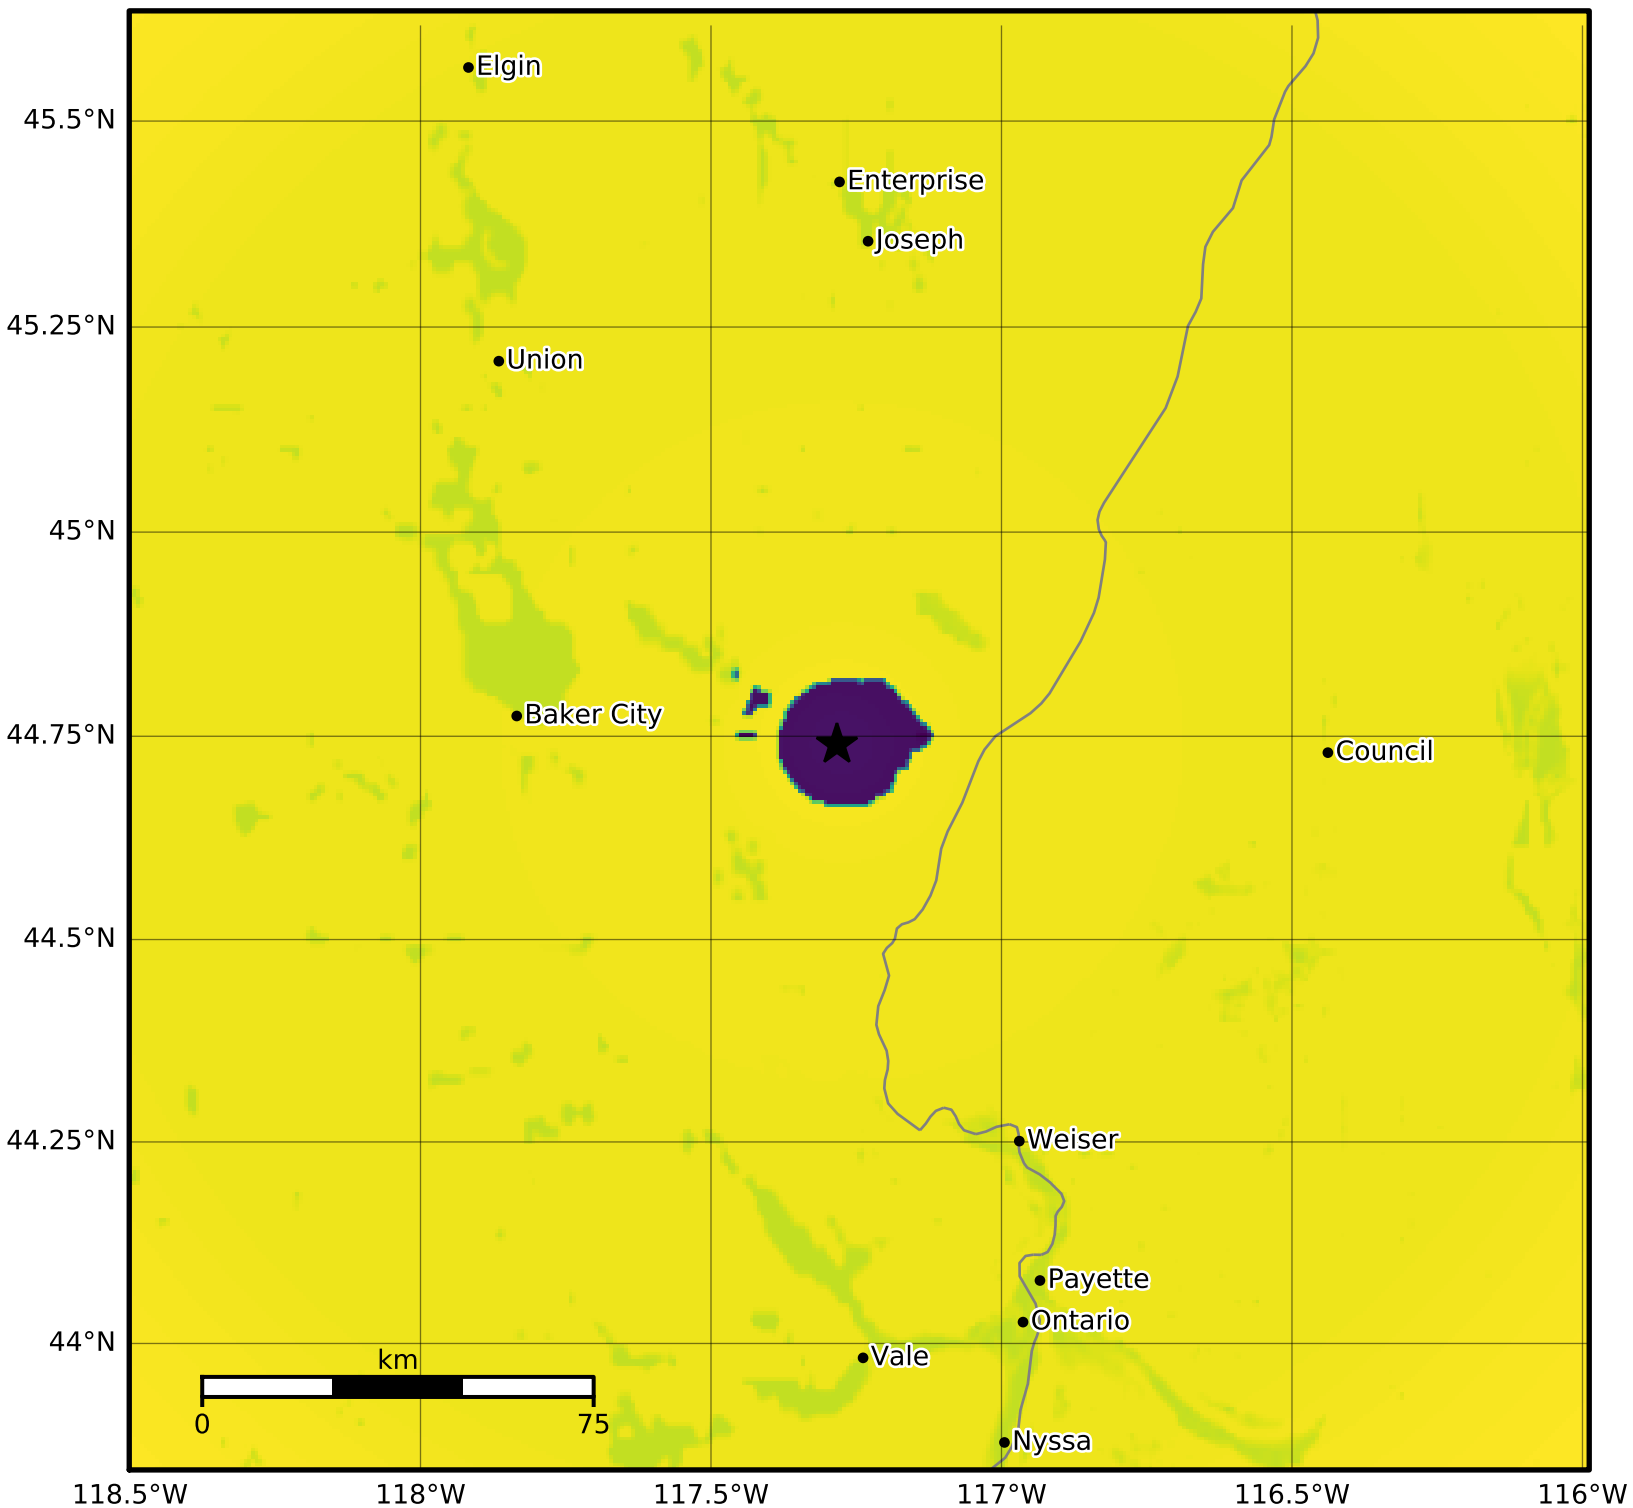

Macroseismic Intensity Map PNSN
Uncertainty ShakeMap: 43.7 km (27.2 mi) ESE from Baker, OR
Mar 08, 2023 09:33:06 UTC M3.1 N44.74 W117.28 Depth: 4.9km ID:uw61901007

Version 4: Processed 2024-02-10T00:41:59Z

0.80 0.82 0.84 0.86 0.88 0.90 0.92 0.94