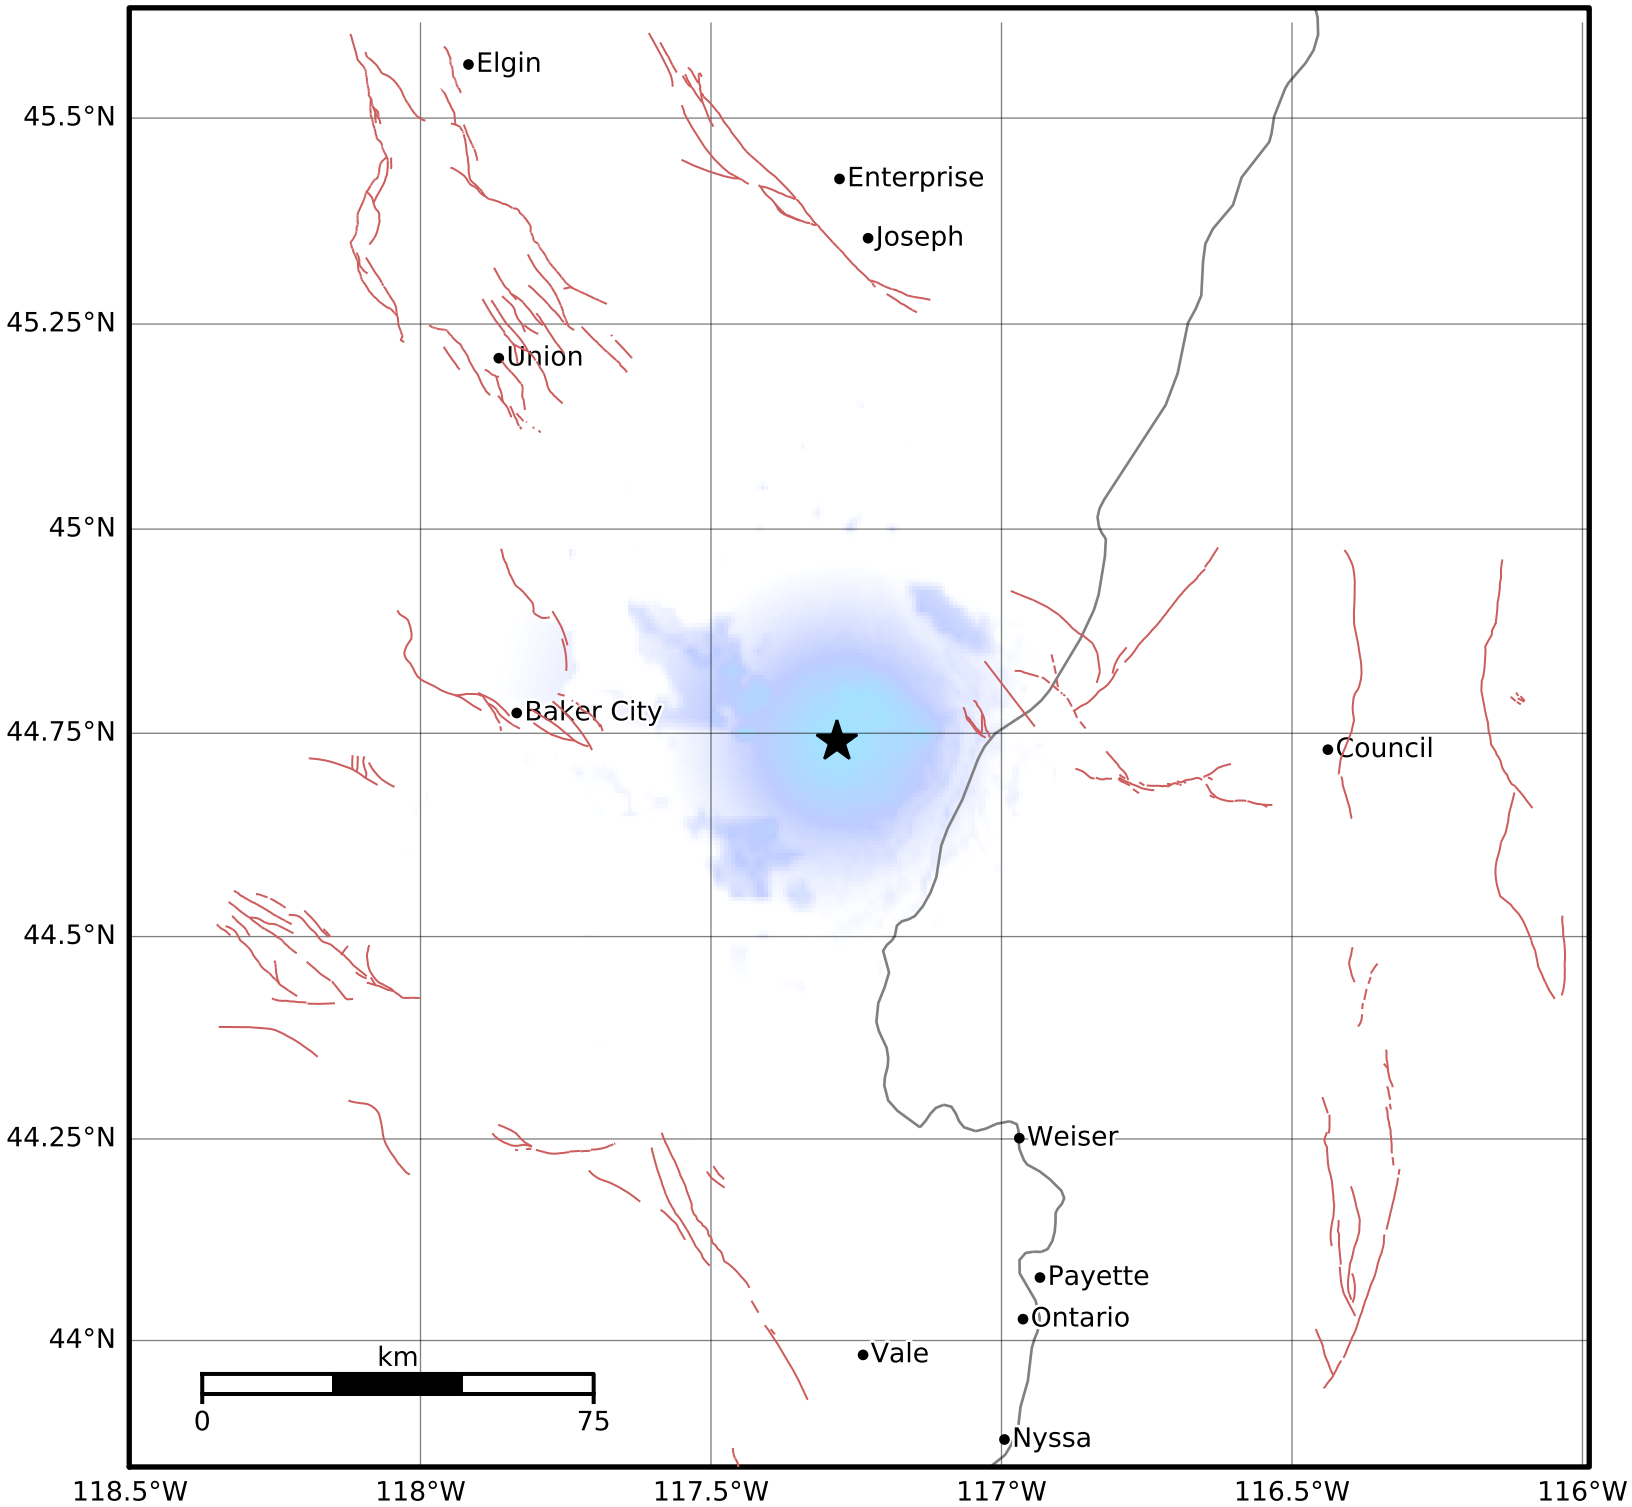

Macroseismic Intensity Map PNSN
 ShakeMap: 43.7 km (27.2 mi) ESE from Baker, OR
 Mar 08, 2023 09:33:06 UTC M3.1 N44.74 W117.28 Depth: 4.9km ID:uw61901007

SHAKING	Not felt	Weak	Light	Moderate	Strong	Very strong	Severe	Violent	Extreme
DAMAGE	None	None	None	Very light	Light	Moderate	Moderate/heavy	Heavy	Very heavy
PGA(%g)	<0.0464	0.297	2.76	6.2	11.5	21.5	40.1	74.7	>139
PGV(cm/s)	<0.0215	0.135	1.41	4.65	9.64	20	41.4	85.8	>178
INTENSITY	I	II-III	IV	V	VI	VII	VIII	IX	X+

Scale based on Worden et al. (2012)

Version 4: Processed 2024-02-10T00:41:59Z

△ Seismic Instrument ○ Reported Intensity

★ Epicenter