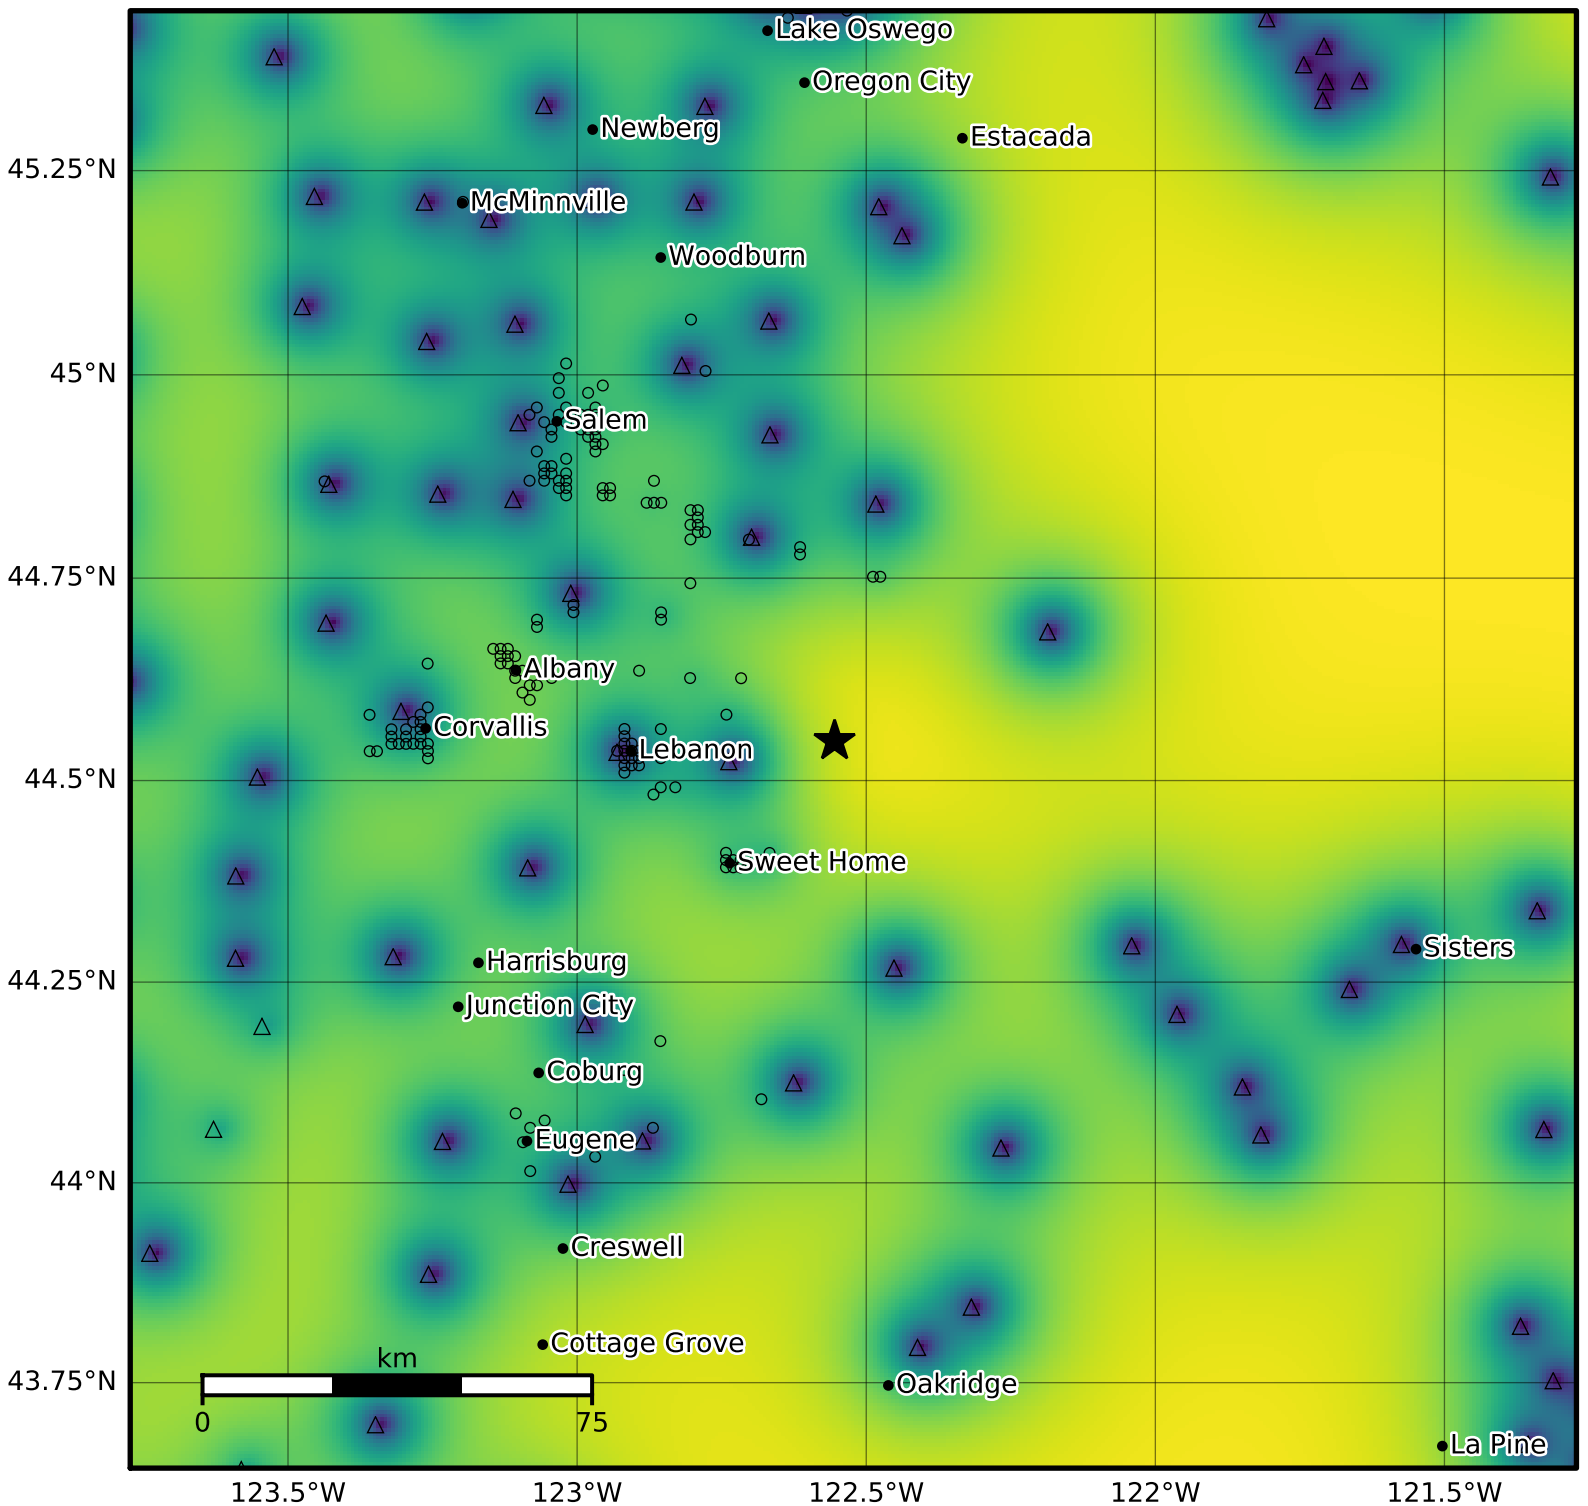

3.0 Second Peak Spectral Acceleration Map PNSN
Uncertainty ShakeMap: 70.2 km (43.6 mi) S from Woodburn, OR
Oct 07, 2022 12:52:35 UTC M4.4 N44.55 W122.55 Depth: 14.3km ID:uw61886506

Version 1: Processed 2022-10-07T14:00:32Z