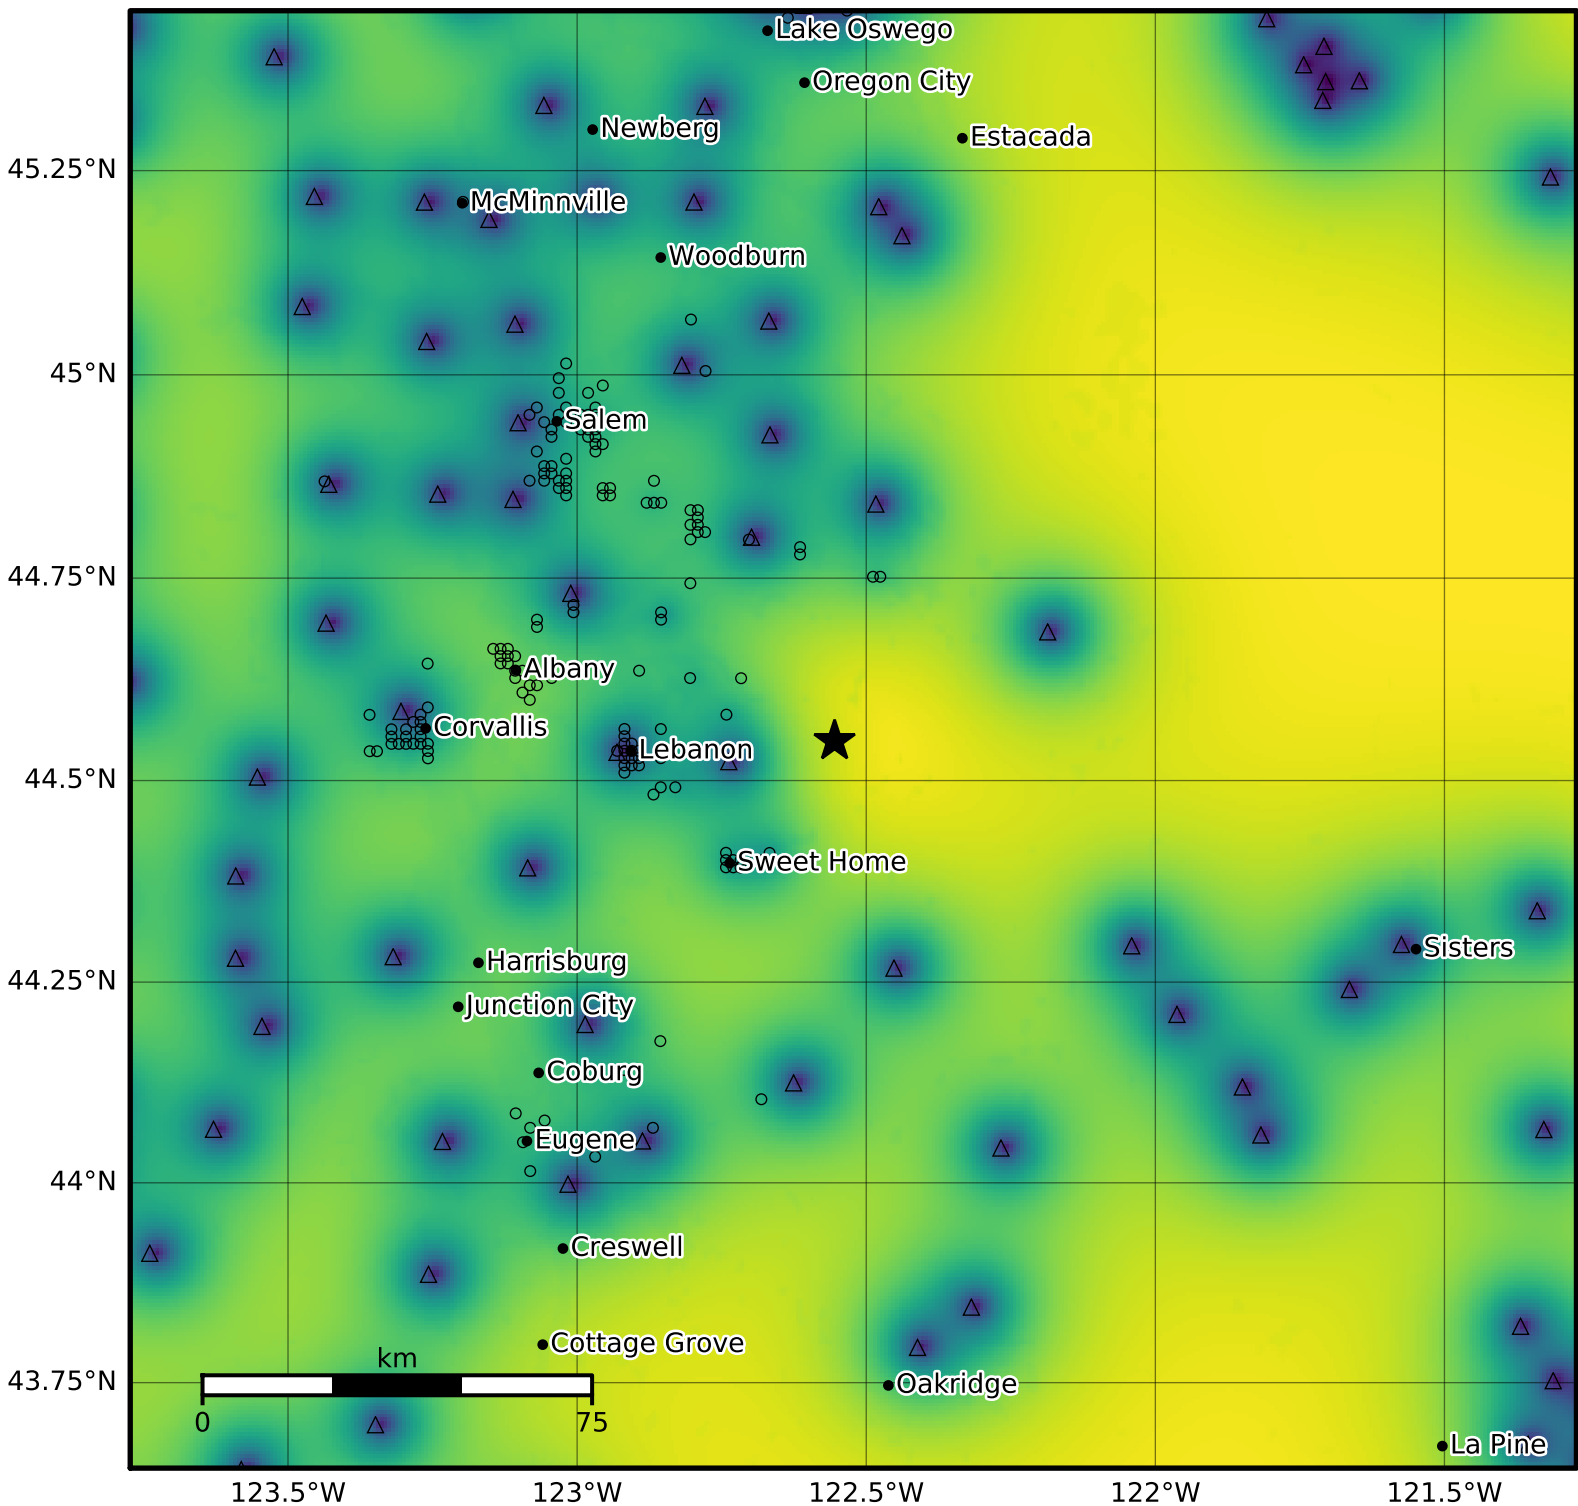

1.0 Second Peak Spectral Acceleration Map PNSN
Uncertainty ShakeMap: 70.2 km (43.6 mi) S from Woodburn, OR
Oct 07, 2022 12:52:35 UTC M4.4 N44.55 W122.55 Depth: 14.3km ID:uw61886506

Version 1: Processed 2022-10-07T14:00:32Z