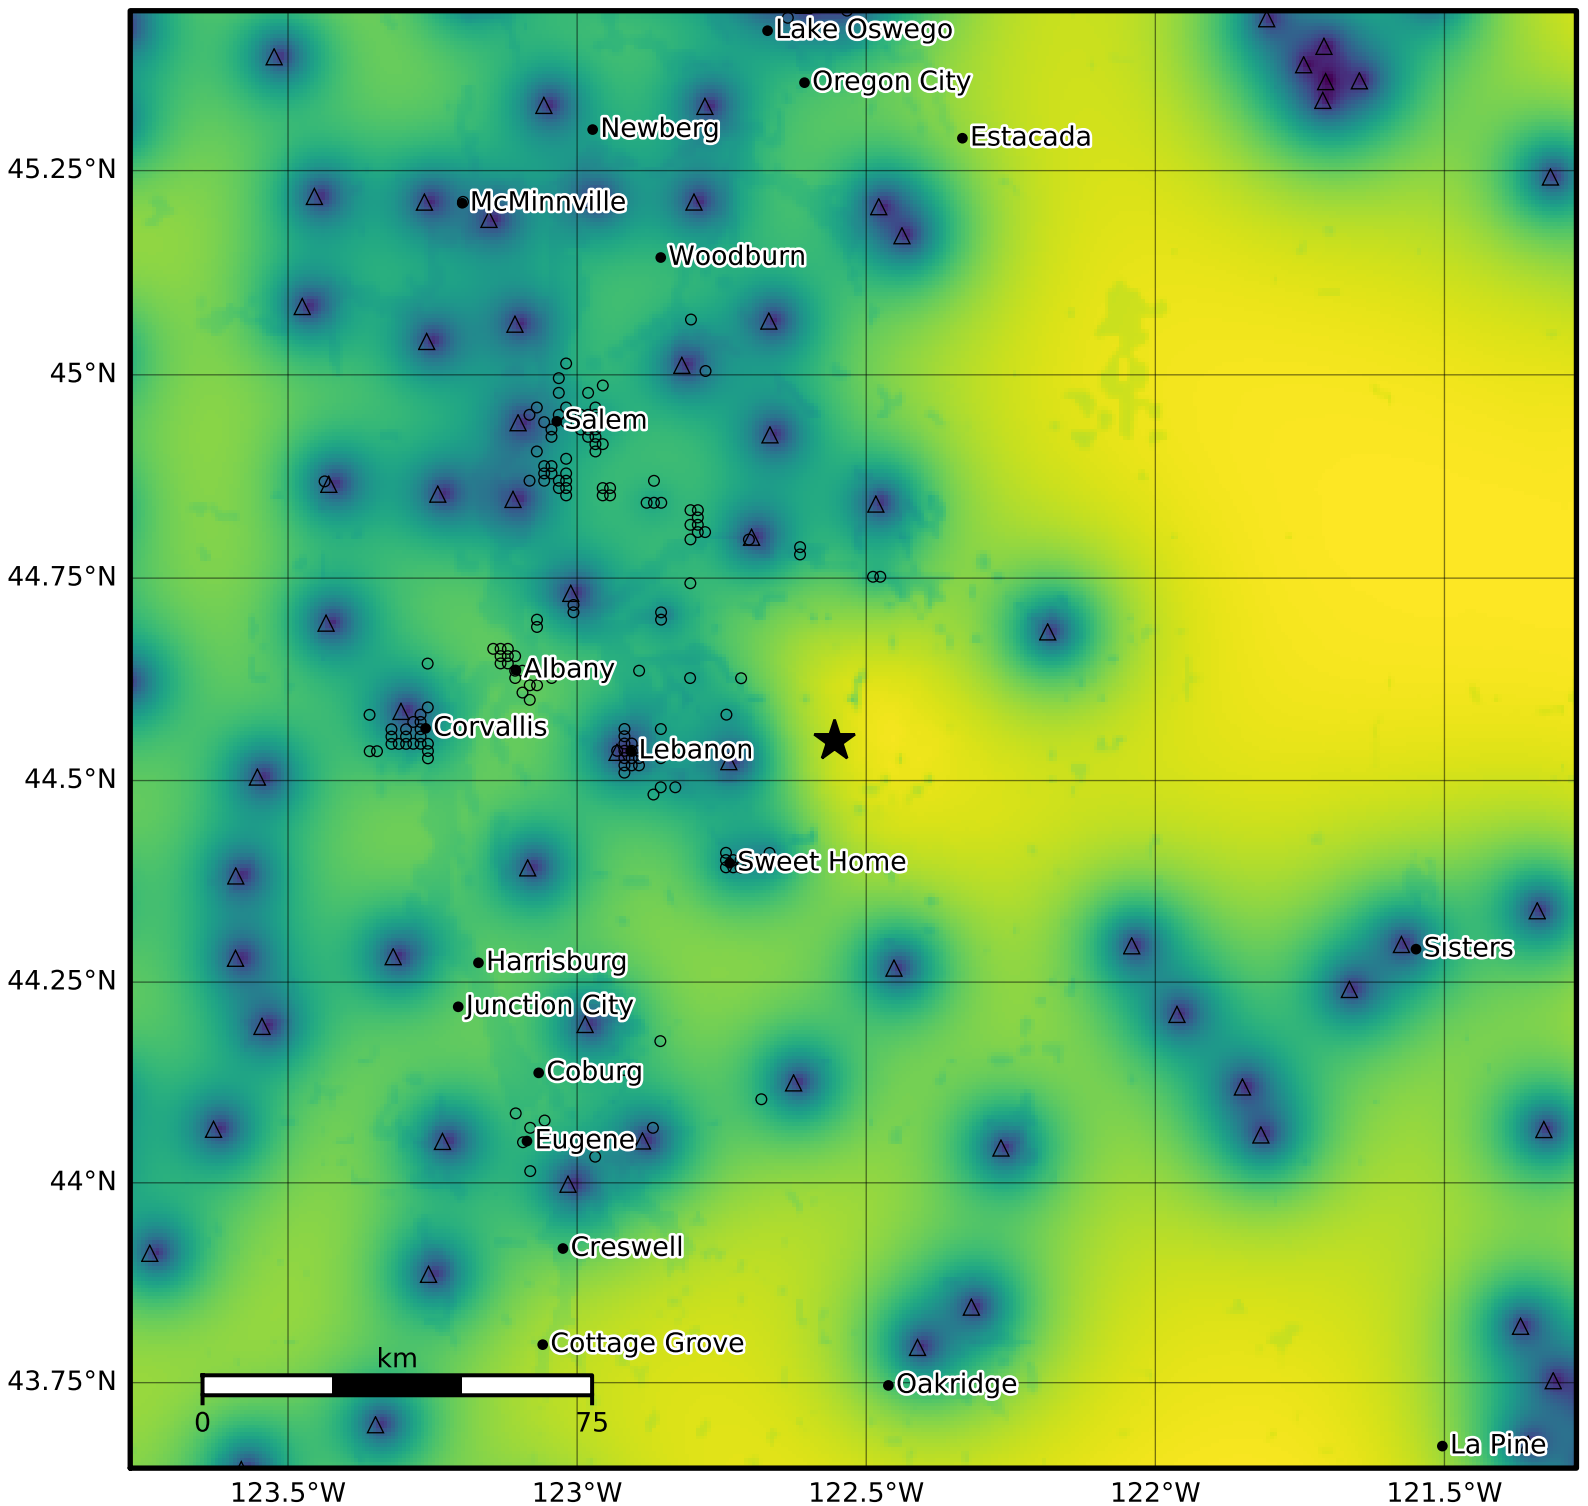

0.3 Second Peak Spectral Acceleration Map PNSN
Uncertainty ShakeMap: 70.2 km (43.6 mi) S from Woodburn, OR
Oct 07, 2022 12:52:35 UTC M4.4 N44.55 W122.55 Depth: 14.3km ID:uw61886506

Version 1: Processed 2022-10-07T14:00:32Z