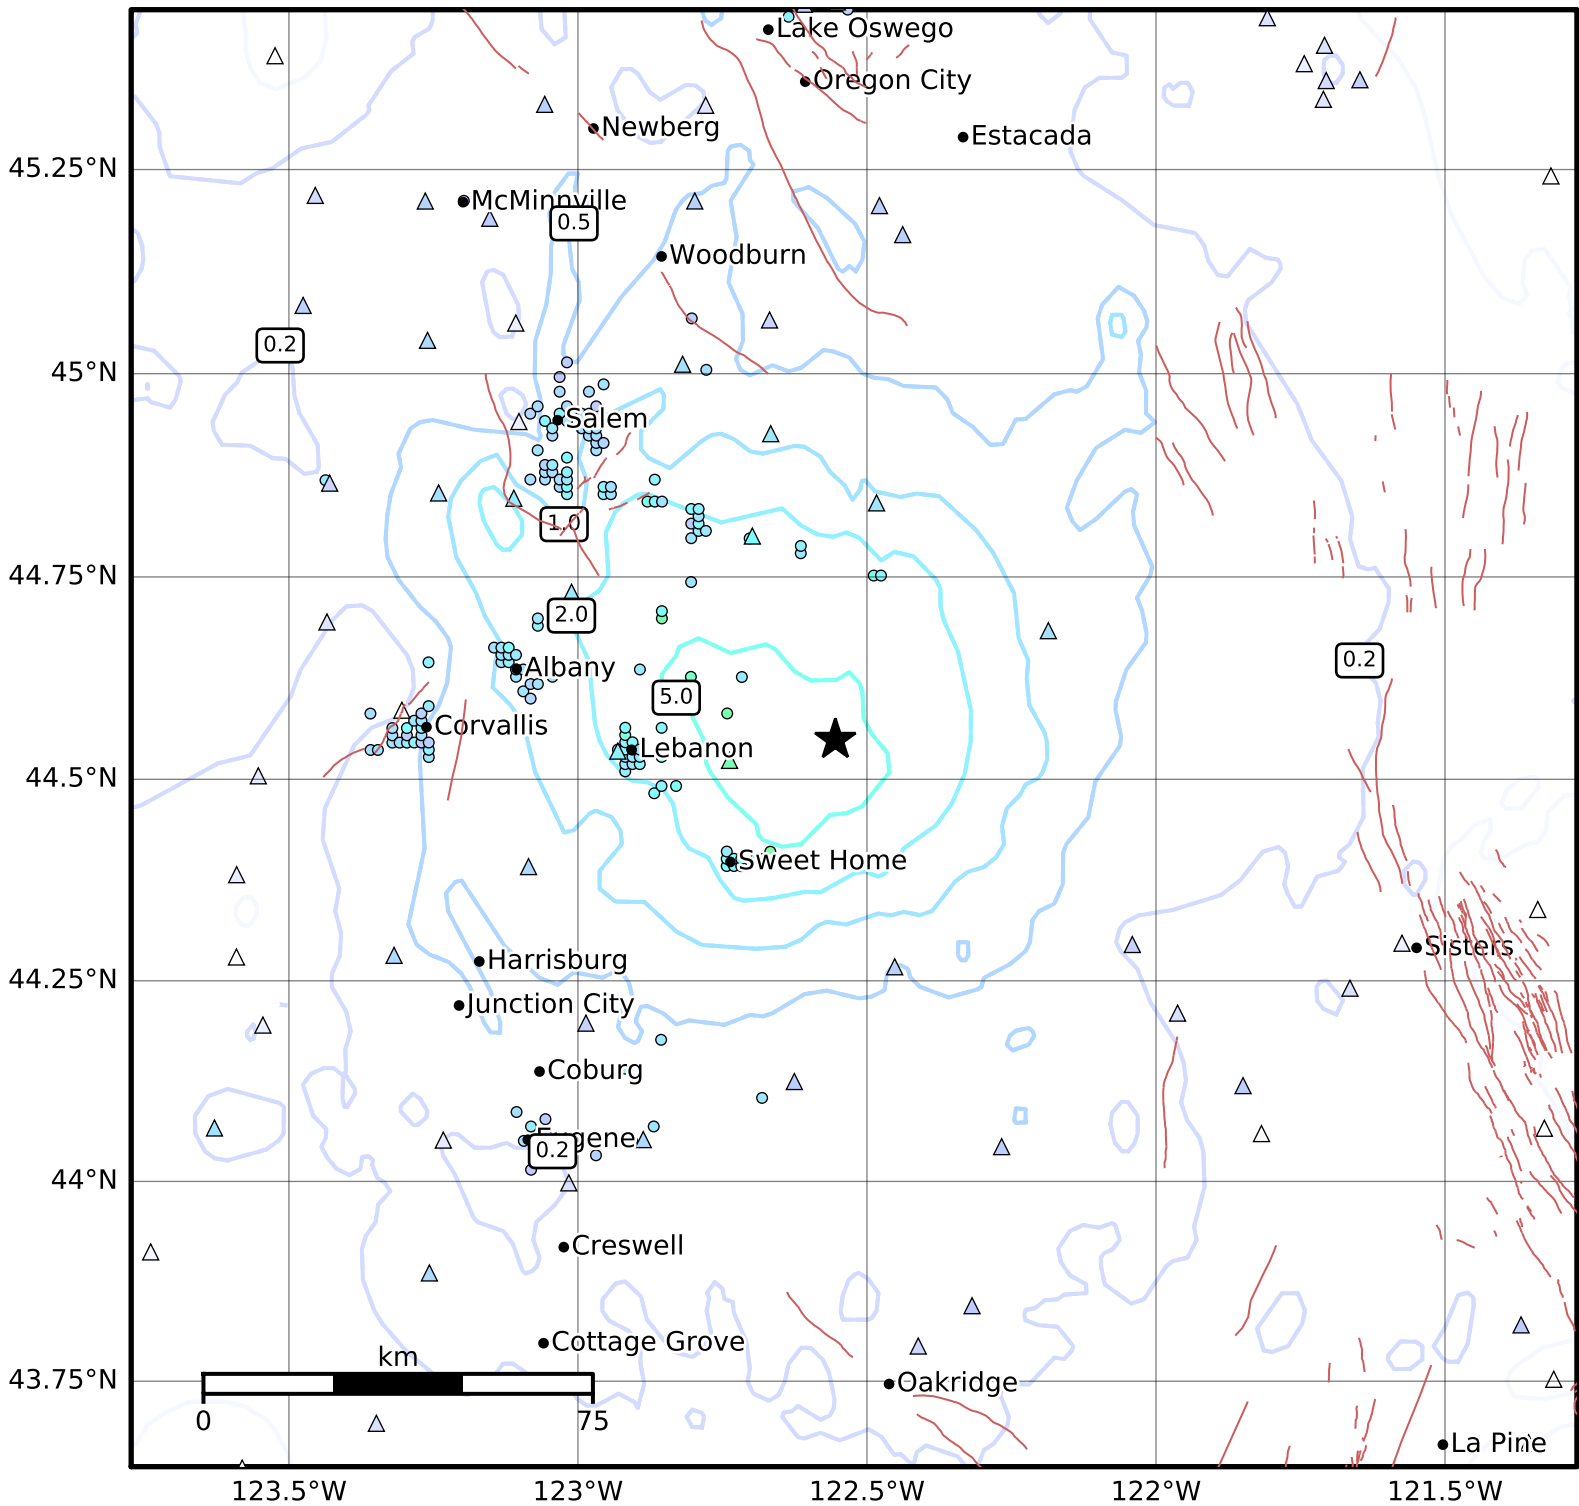

0.3 Second Peak Spectral Acceleration Map PNSN
 ShakeMap: 70.2 km (43.6 mi) S from Woodburn, OR
 Oct 07, 2022 12:52:35 UTC M4.4 N44.55 W122.55 Depth: 14.3km ID:uw61886506

SA(0.3) (%g)	0.1	0.2	0.5	1	2	5	10	20	50	100	200
--------------	-----	-----	-----	---	---	---	----	----	----	-----	-----

Scale based on Worden et al. (2012)

Version 1: Processed 2022-10-07T14:00:32Z

△ Seismic Instrument ○ Reported Intensity

★ Epicenter