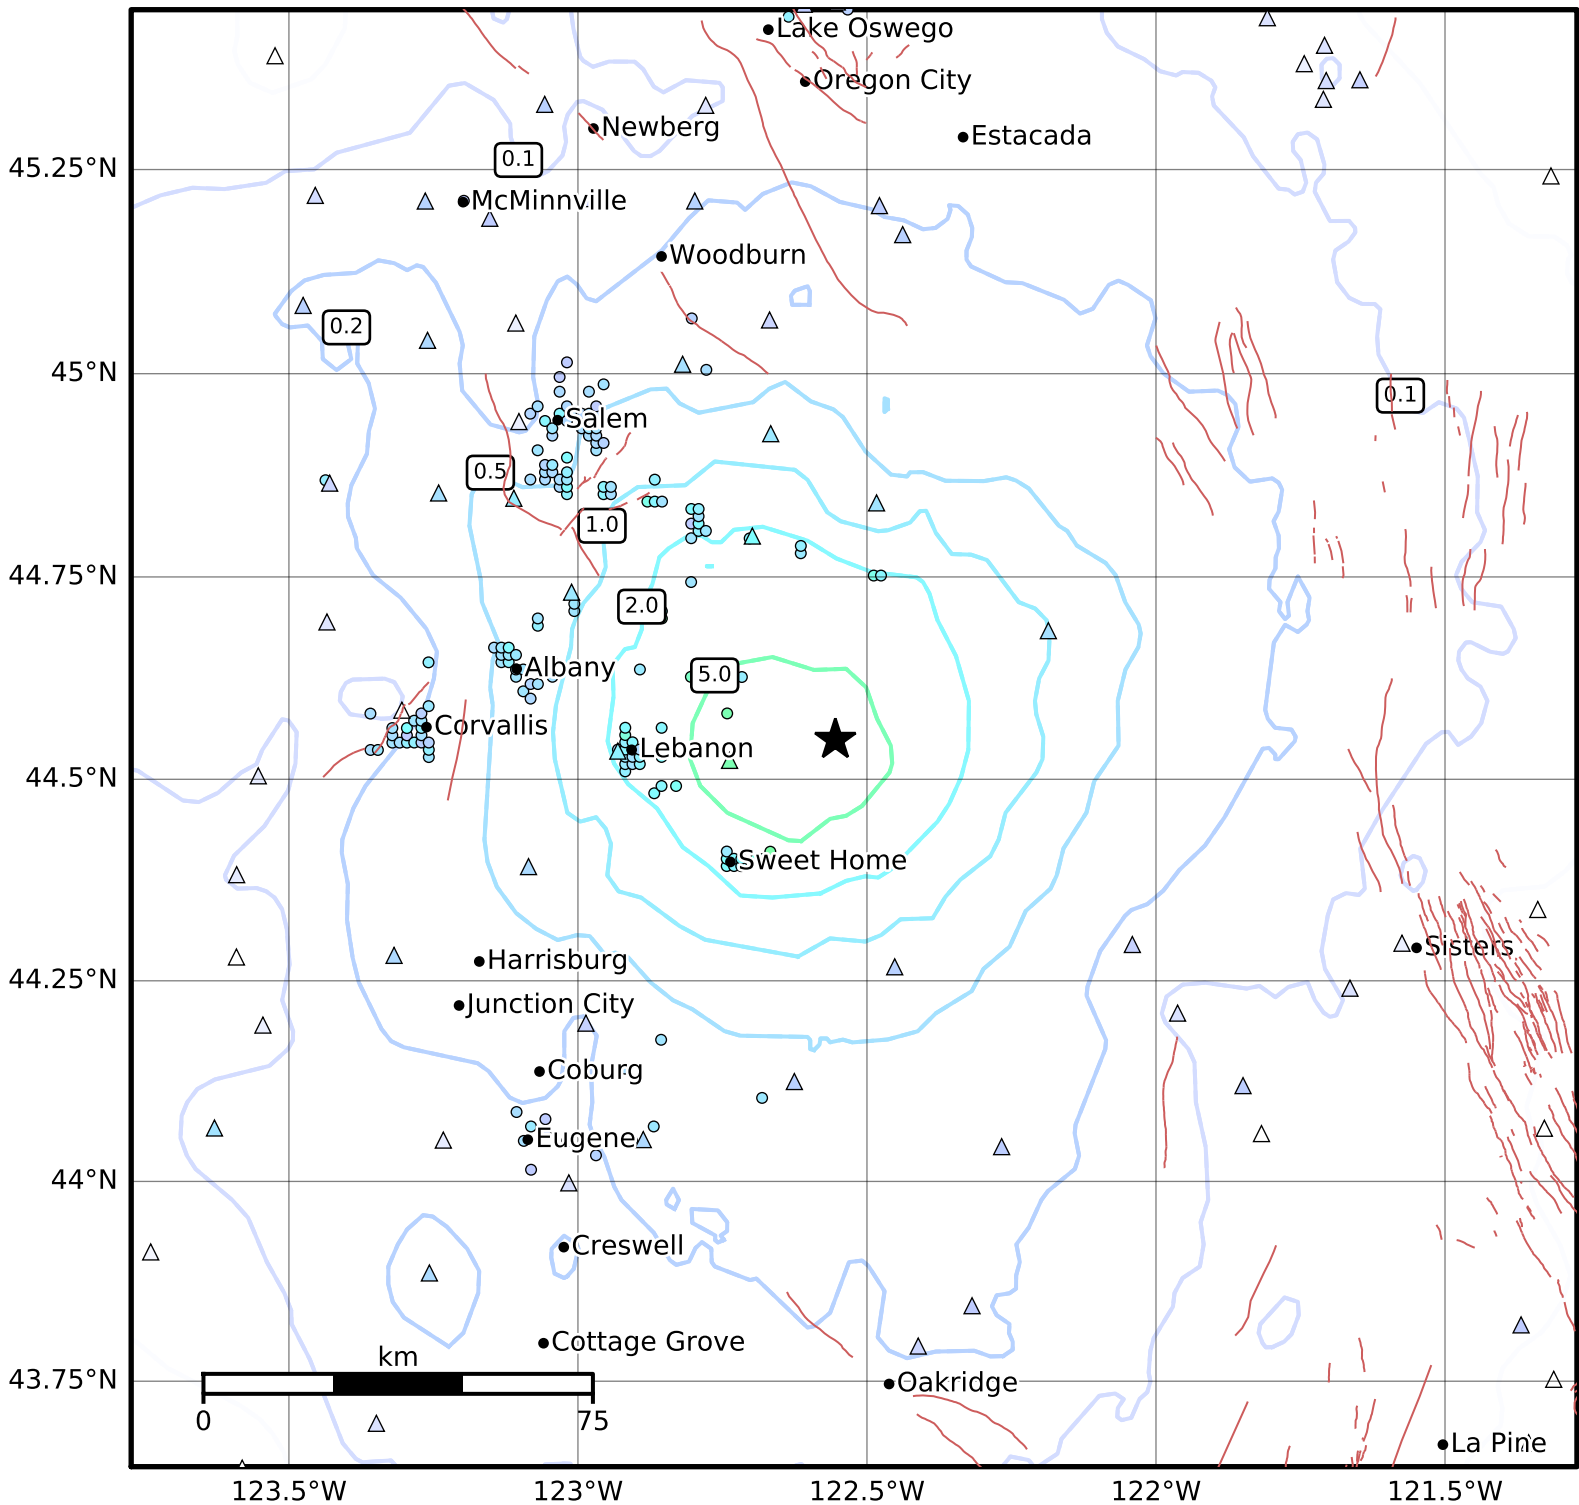

Peak Ground Acceleration Map PNSN  
 ShakeMap: 70.2 km ( 43.6 mi) S from Woodburn, OR  
 Oct 07, 2022 12:52:35 UTC M4.4 N44.55 W122.55 Depth: 14.3km ID:uw61886506

PGA (%g)	0.1	0.2	0.5	1	2	5	10	20	50	100	200
----------	-----	-----	-----	---	---	---	----	----	----	-----	-----

Scale based on Worden et al. (2012)

Version 1: Processed 2022-10-07T14:00:32Z

△ Seismic Instrument ○ Reported Intensity

★ Epicenter