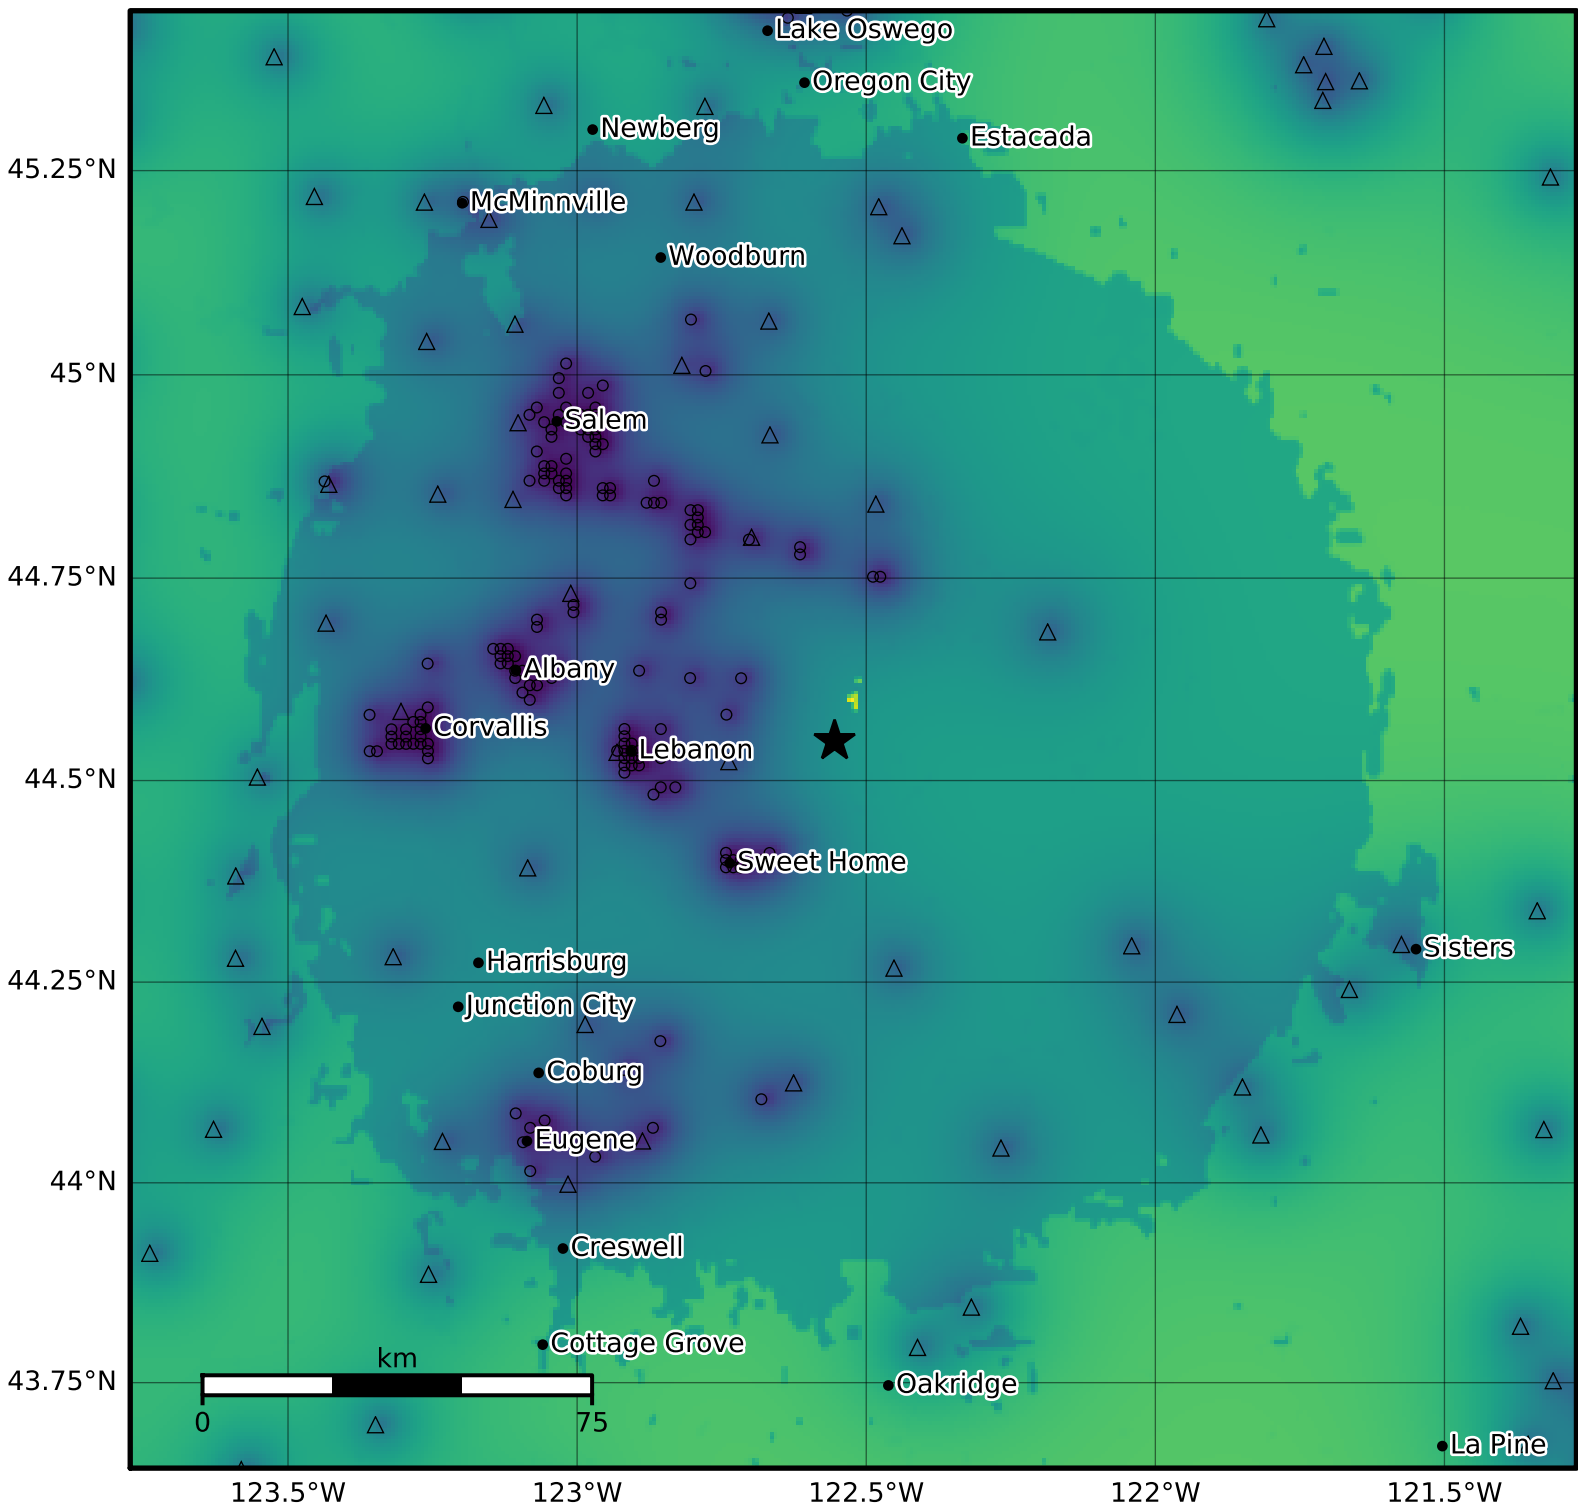

Macroseismic Intensity Map PNSN
Uncertainty ShakeMap: 70.2 km (43.6 mi) S from Woodburn, OR
Oct 07, 2022 12:52:35 UTC M4.4 N44.55 W122.55 Depth: 14.3km ID:uw61886506

Version 1: Processed 2022-10-07T14:00:32Z