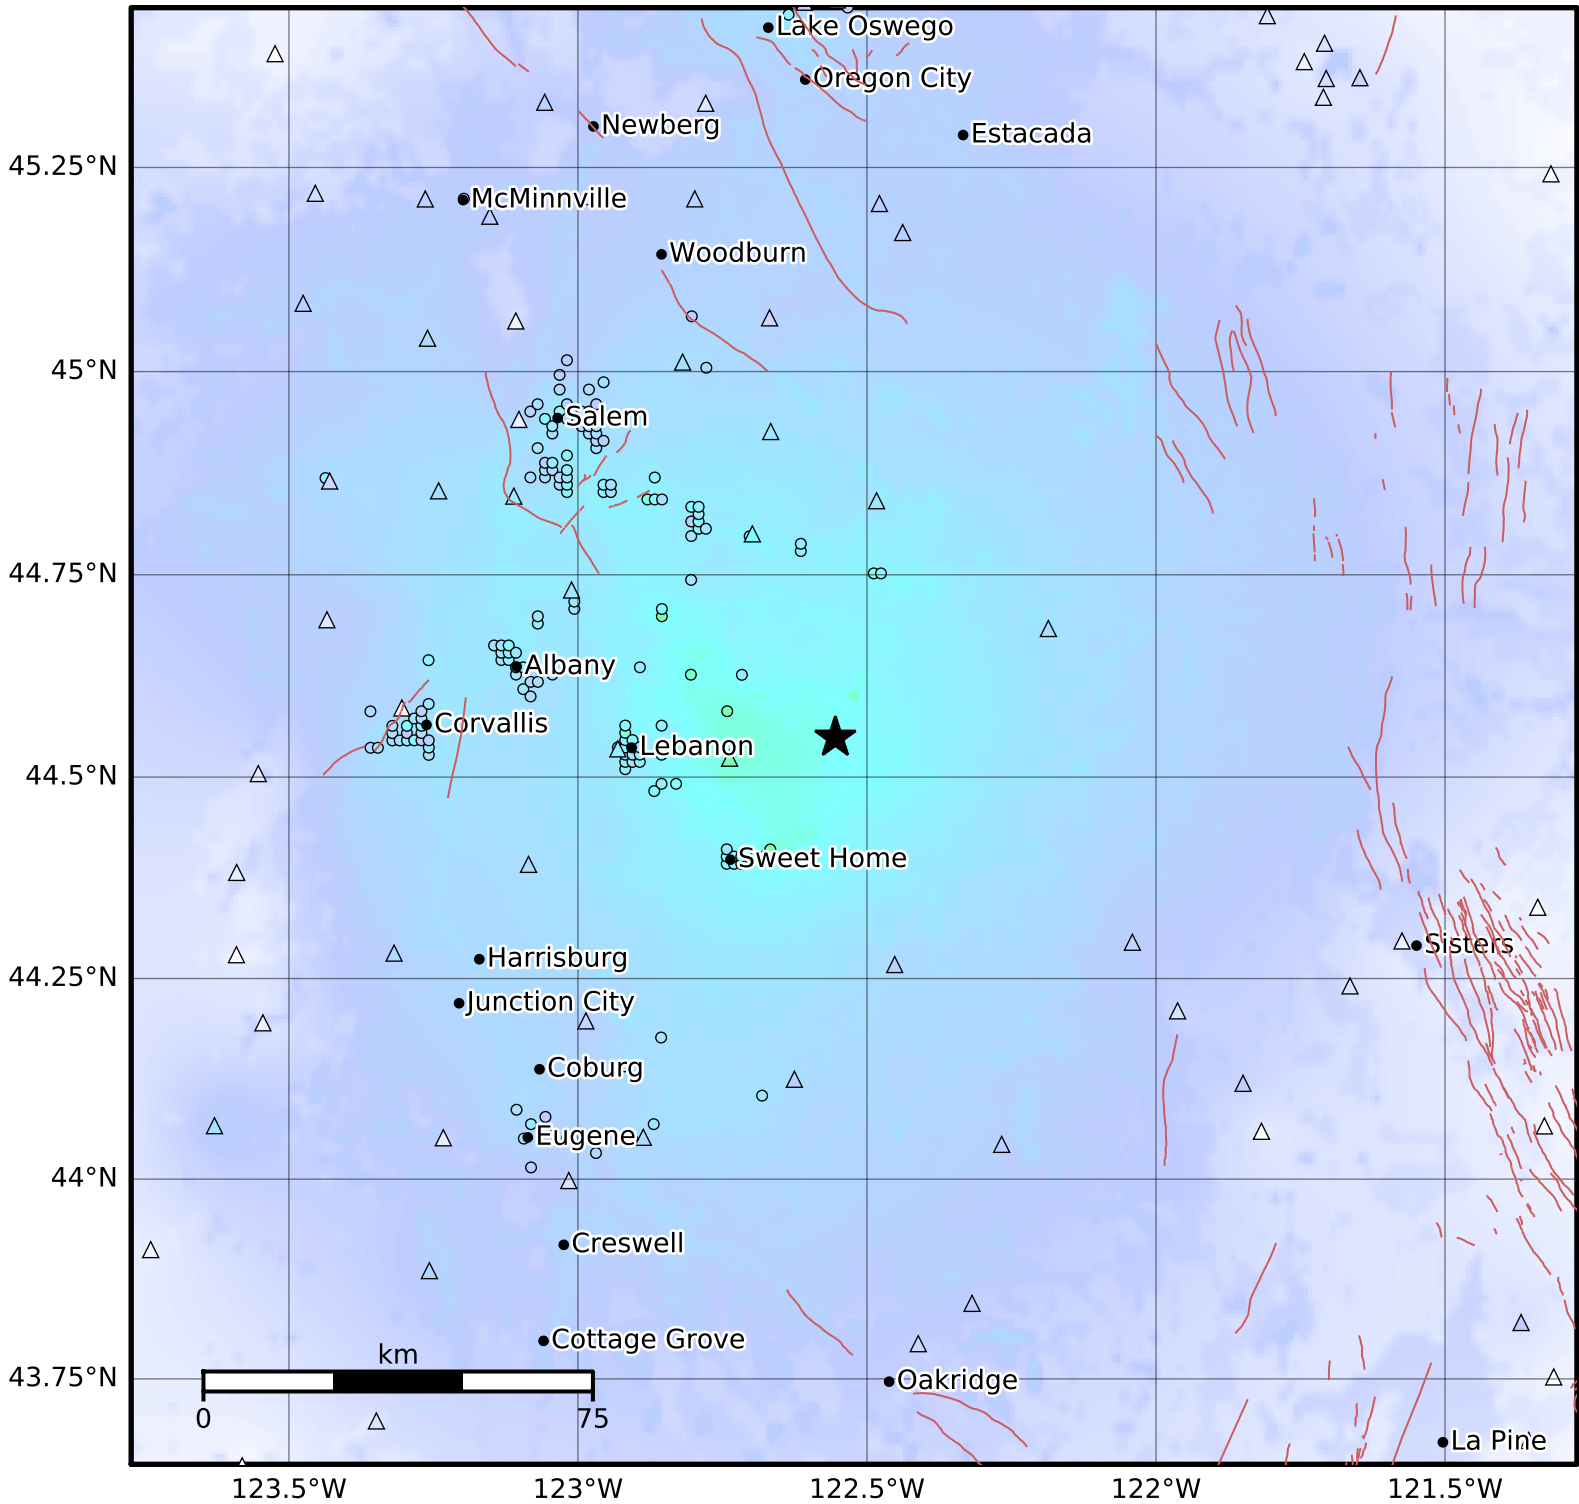

Macroseismic Intensity Map PNSN  
 ShakeMap: 70.2 km ( 43.6 mi) S from Woodburn, OR  
 Oct 07, 2022 12:52:35 UTC M4.4 N44.55 W122.55 Depth: 14.3km ID:uw61886506

SHAKING	Not felt	Weak	Light	Moderate	Strong	Very strong	Severe	Violent	Extreme
DAMAGE	None	None	None	Very light	Light	Moderate	Moderate/heavy	Heavy	Very heavy
PGA(%g)	<0.0464	0.297	2.76	6.2	11.5	21.5	40.1	74.7	>139
PGV(cm/s)	<0.0215	0.135	1.41	4.65	9.64	20	41.4	85.8	>178
INTENSITY	I	II-III	IV	V	VI	VII	VIII	IX	X+

Scale based on Worden et al. (2012)

Version 1: Processed 2022-10-07T14:00:32Z

△ Seismic Instrument ○ Reported Intensity

★ Epicenter