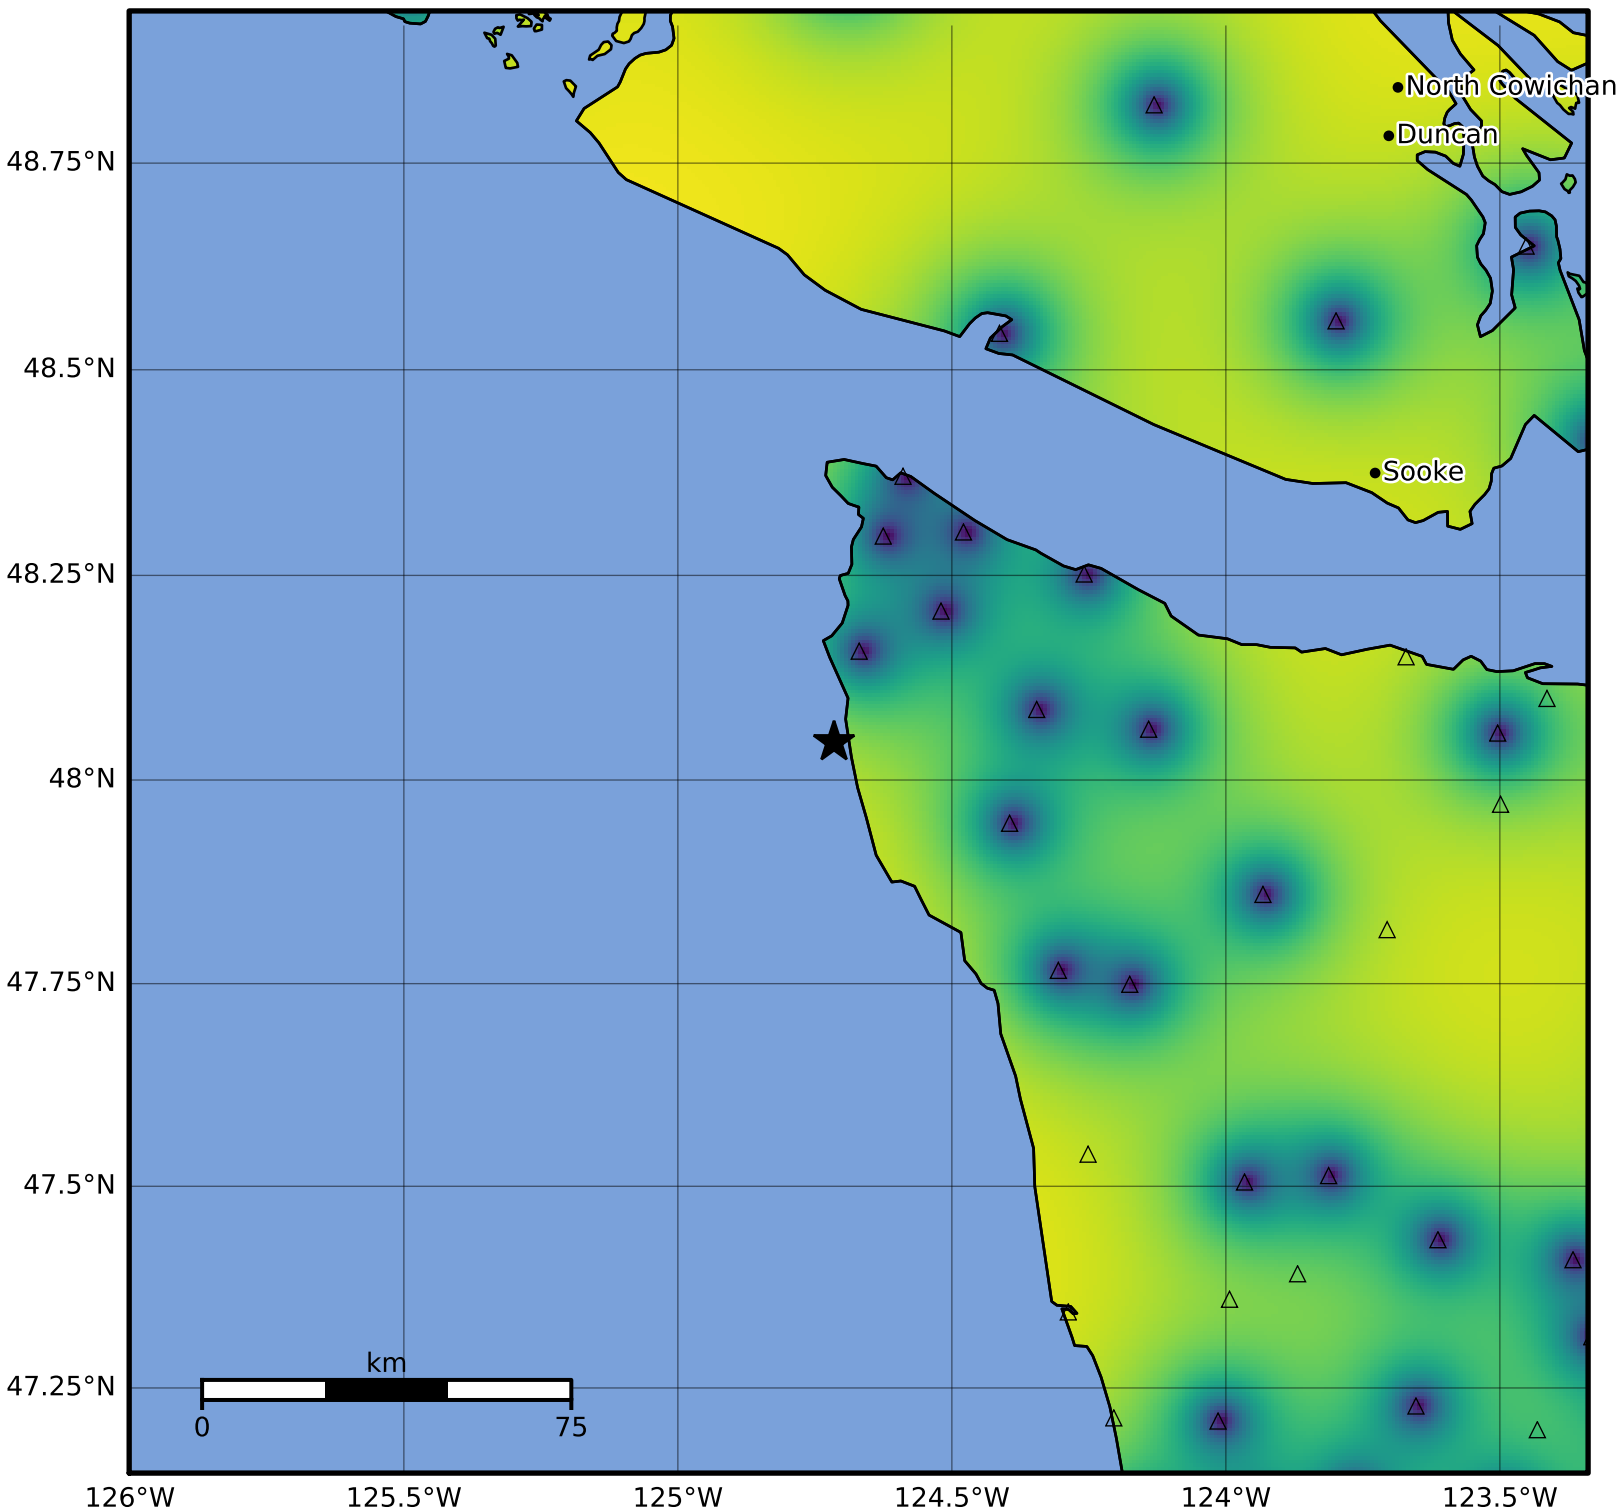

1.0 Second Peak Spectral Acceleration Map PNSN  
Uncertainty ShakeMap: 27.1 km ( 16.8 mi) NW from Forks, WA  
Sep 22, 2022 14:41:56 UTC M3.5 N48.05 W124.72 Depth: 37.0km ID:uw61882431

Version 1: Processed 2022-09-22T17:26:45Z