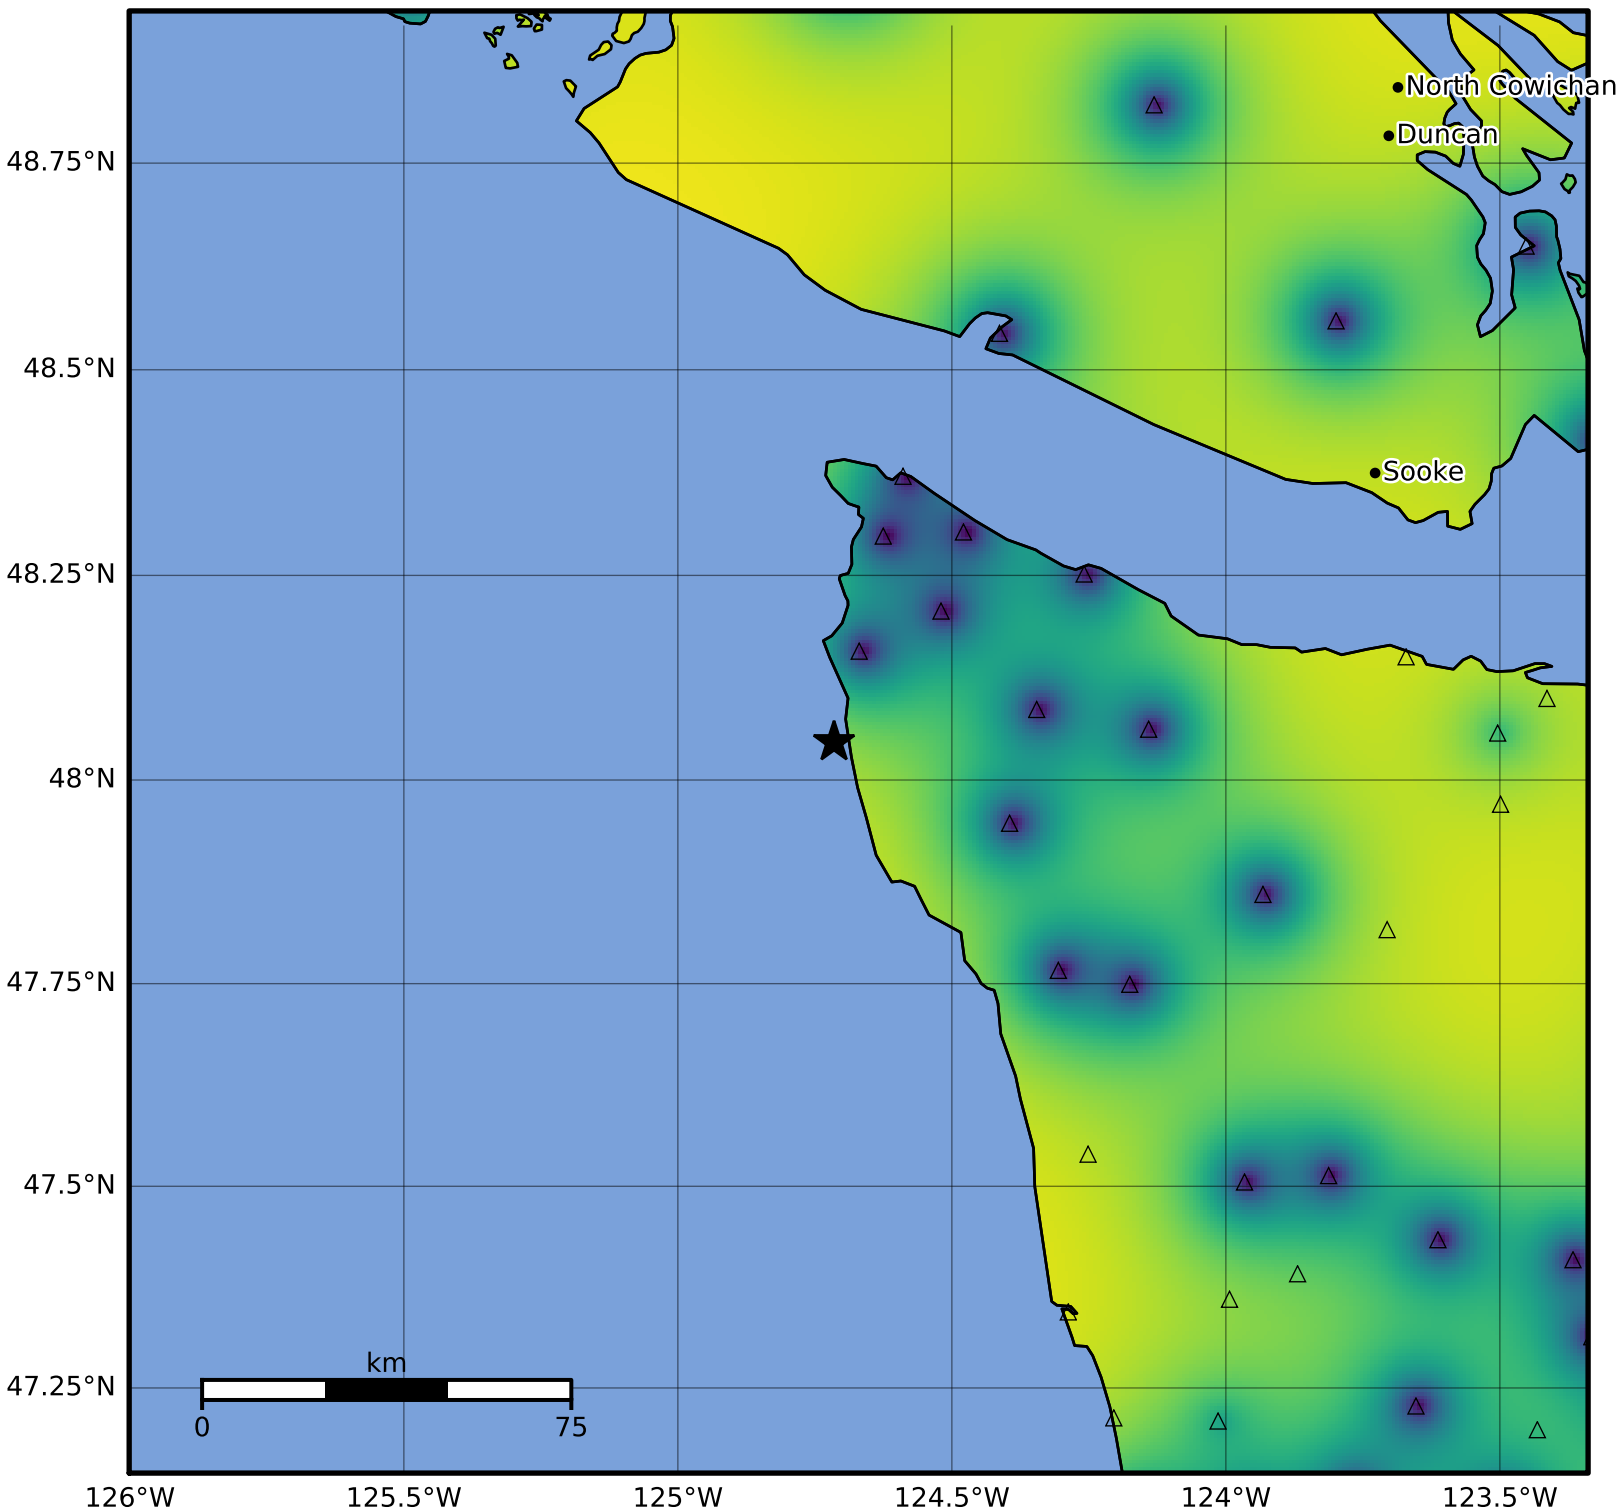

0.3 Second Peak Spectral Acceleration Map PNSN
Uncertainty ShakeMap: 27.1 km (16.8 mi) NW from Forks, WA
Sep 22, 2022 14:41:56 UTC M3.5 N48.05 W124.72 Depth: 37.0km ID:uw61882431

Version 1: Processed 2022-09-22T17:26:45Z