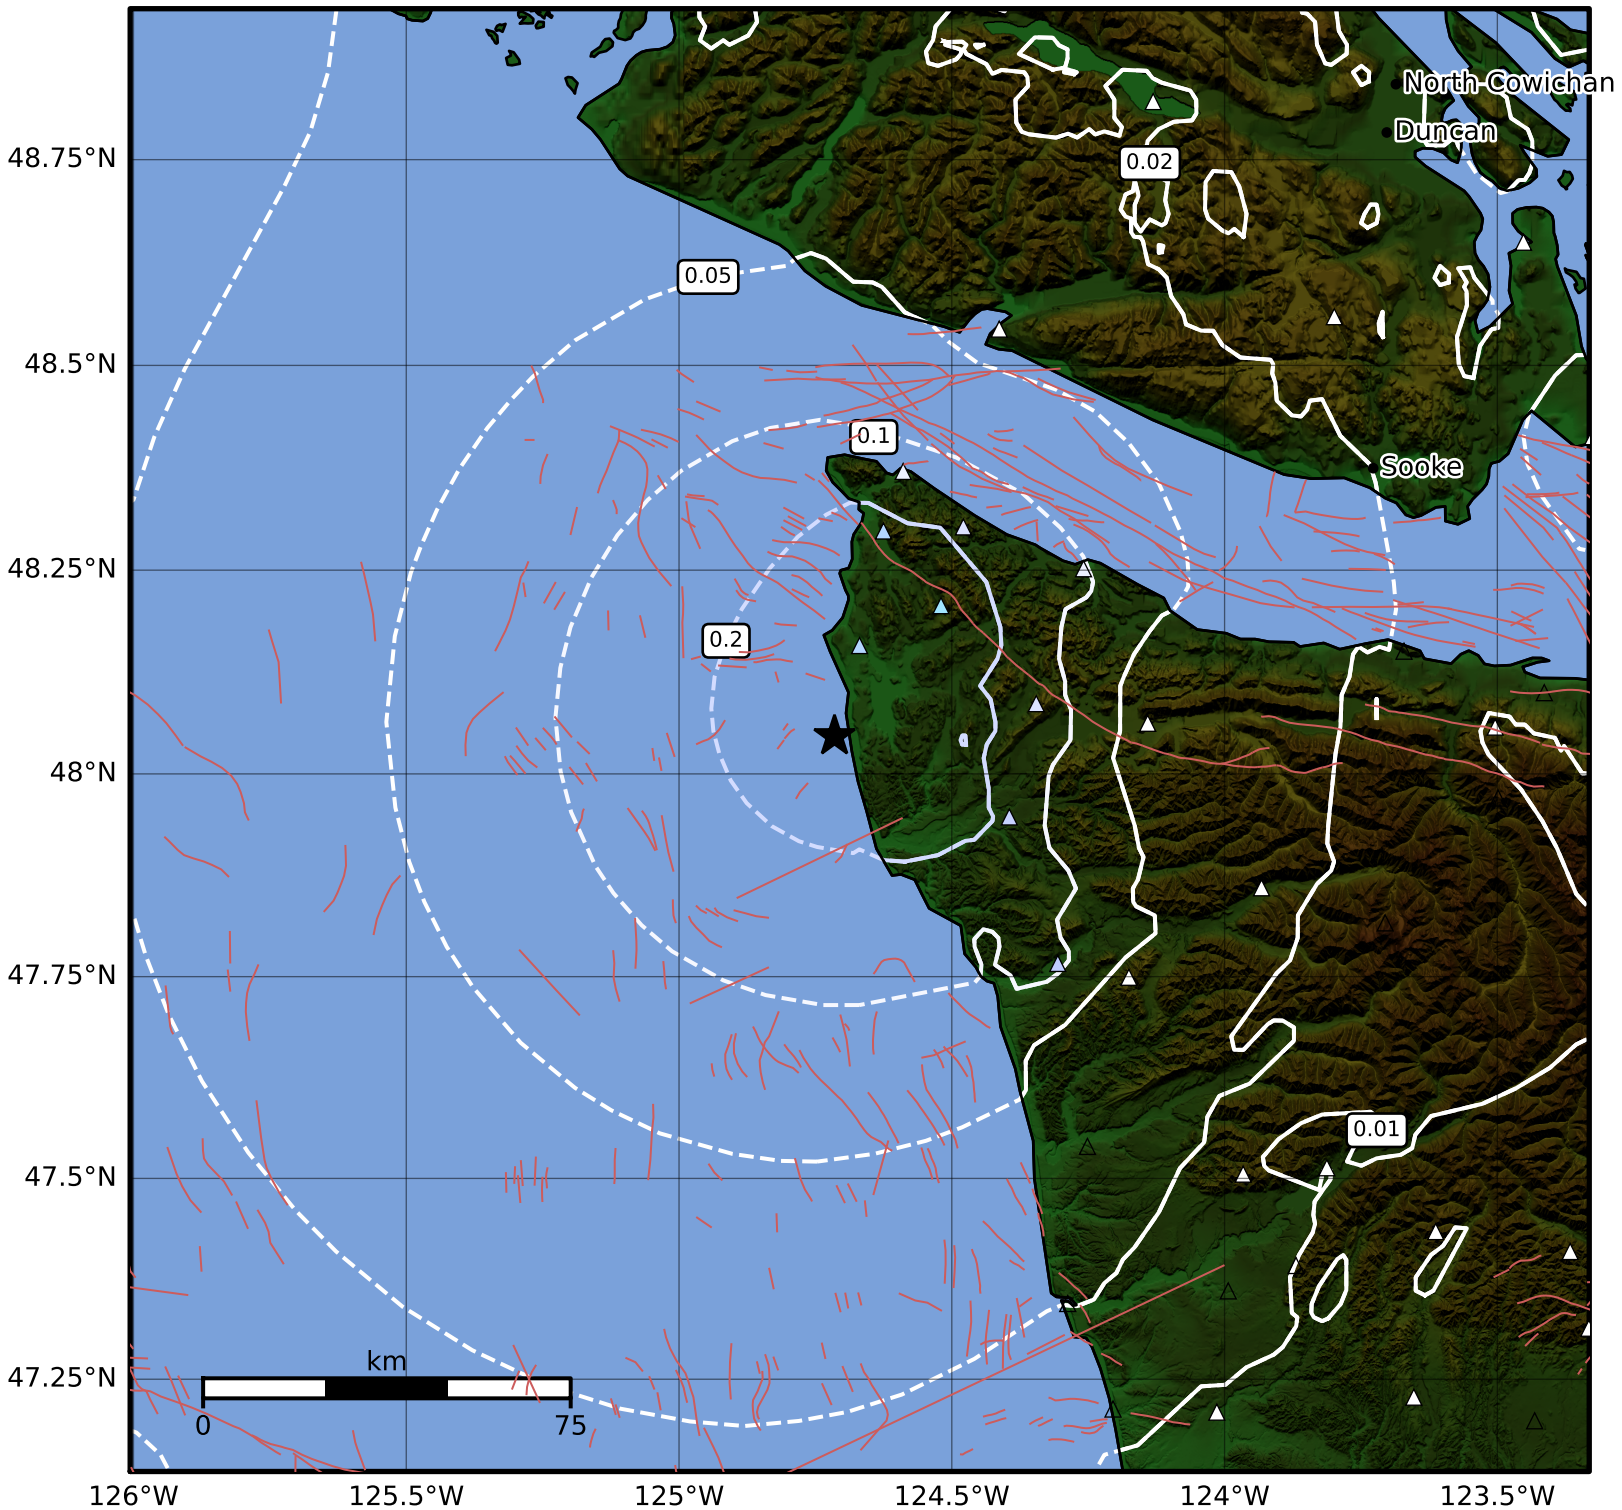

0.3 Second Peak Spectral Acceleration Map PNSN
 ShakeMap: 27.1 km (16.8 mi) NW from Forks, WA
 Sep 22, 2022 14:41:56 UTC M3.5 N48.05 W124.72 Depth: 37.0km ID:uw61882431

SA(0.3) (%g)	0.1	0.2	0.5	1	2	5	10	20	50	100	200
--------------	-----	-----	-----	---	---	---	----	----	----	-----	-----

Scale based on Worden et al. (2012)

Version 1: Processed 2022-09-22T17:26:45Z

△ Seismic Instrument ○ Reported Intensity

★ Epicenter