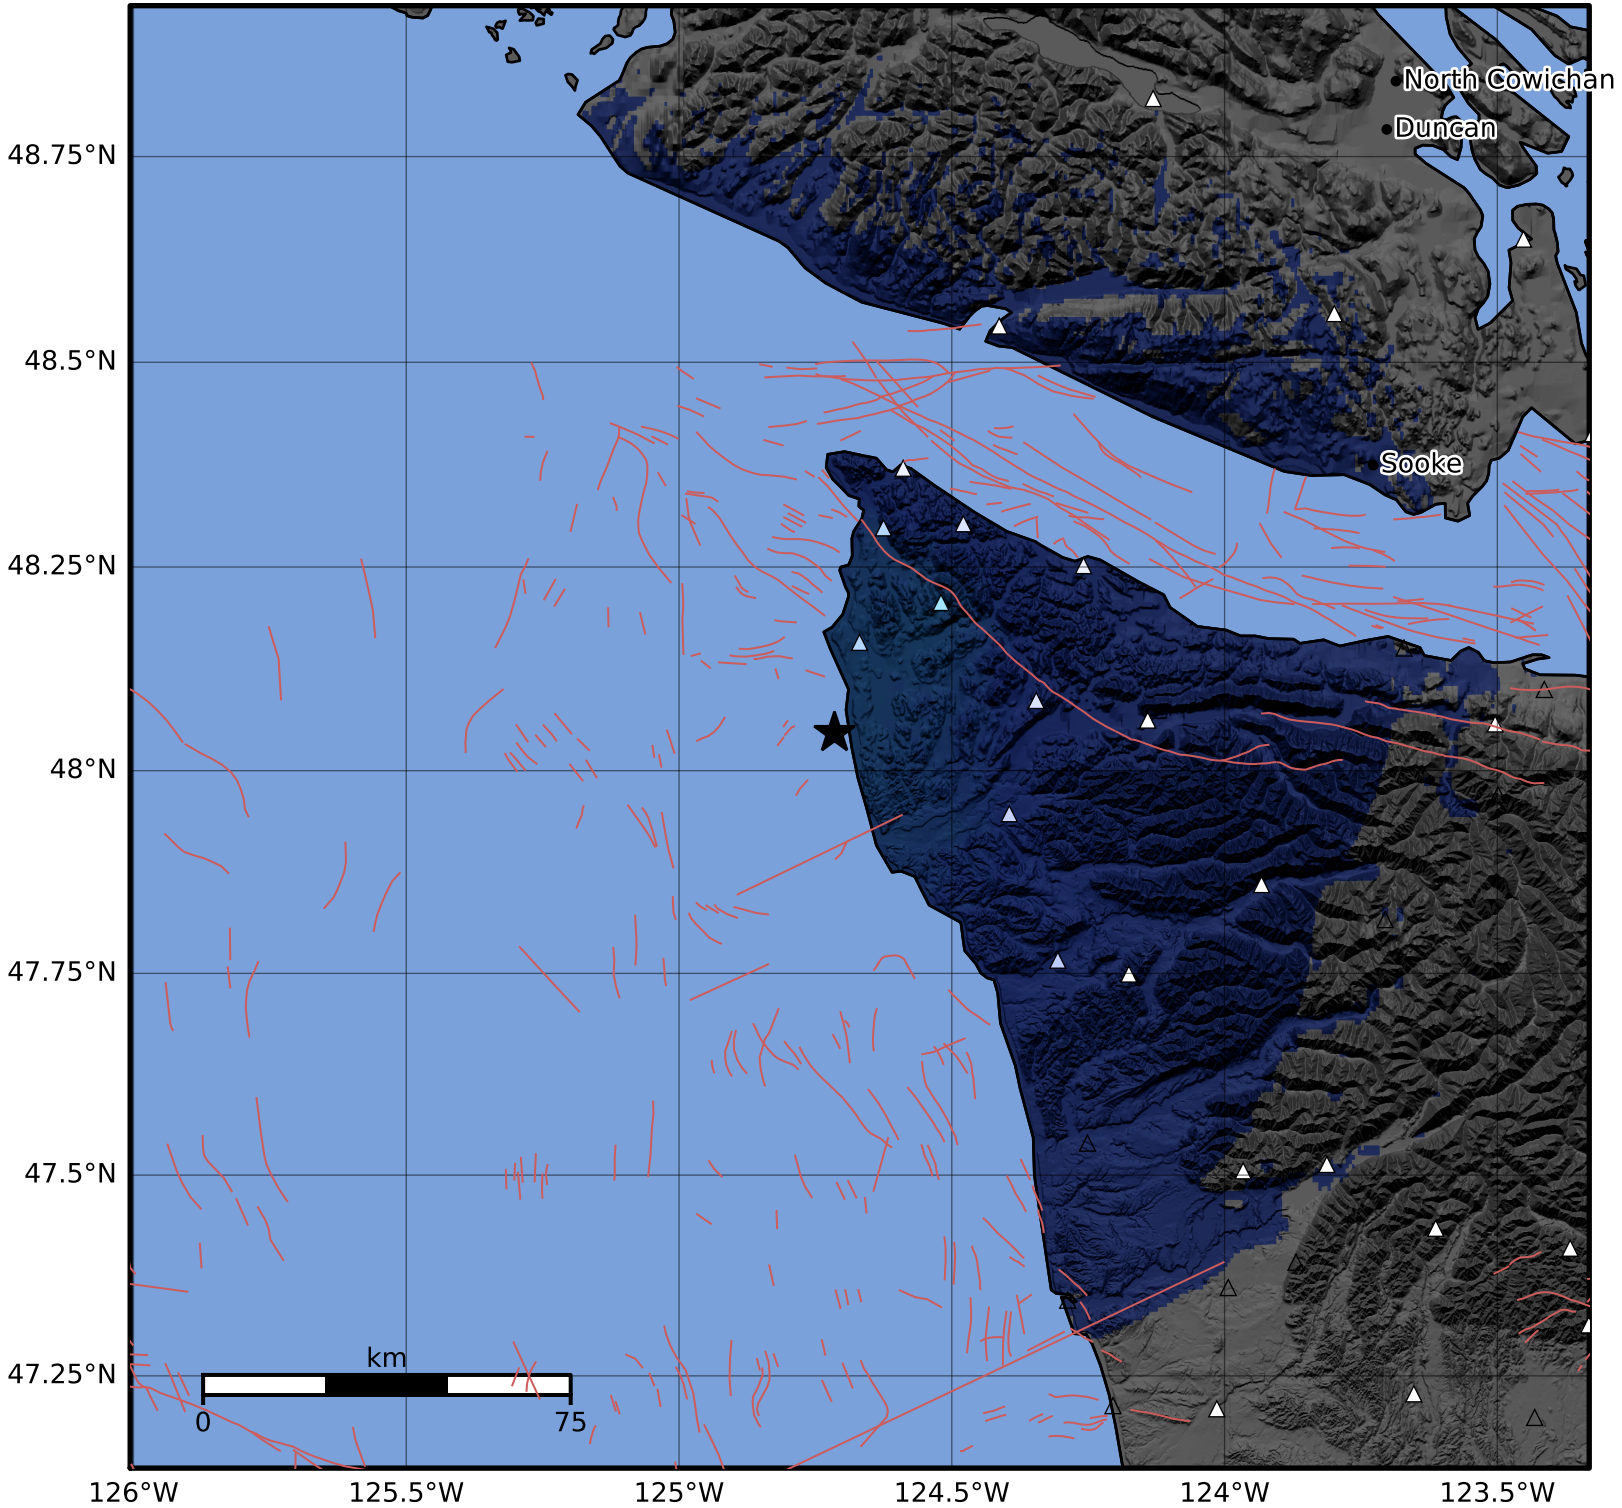

Macroseismic Intensity Map PNSN
 ShakeMap: 27.1 km (16.8 mi) NW from Forks, WA
 Sep 22, 2022 14:41:56 UTC M3.5 N48.05 W124.72 Depth: 37.0km ID:uw61882431

SHAKING	Not felt	Weak	Light	Moderate	Strong	Very strong	Severe	Violent	Extreme
DAMAGE	None	None	None	Very light	Light	Moderate	Moderate/heavy	Heavy	Very heavy
PGA(%g)	<0.0464	0.297	2.76	6.2	11.5	21.5	40.1	74.7	>139
PGV(cm/s)	<0.0215	0.135	1.41	4.65	9.64	20	41.4	85.8	>178
INTENSITY	I	II-III	IV	V	VI	VII	VIII	IX	X+

Scale based on Worden et al. (2012)

Version 1: Processed 2022-09-22T17:26:45Z

△ Seismic Instrument ○ Reported Intensity

★ Epicenter