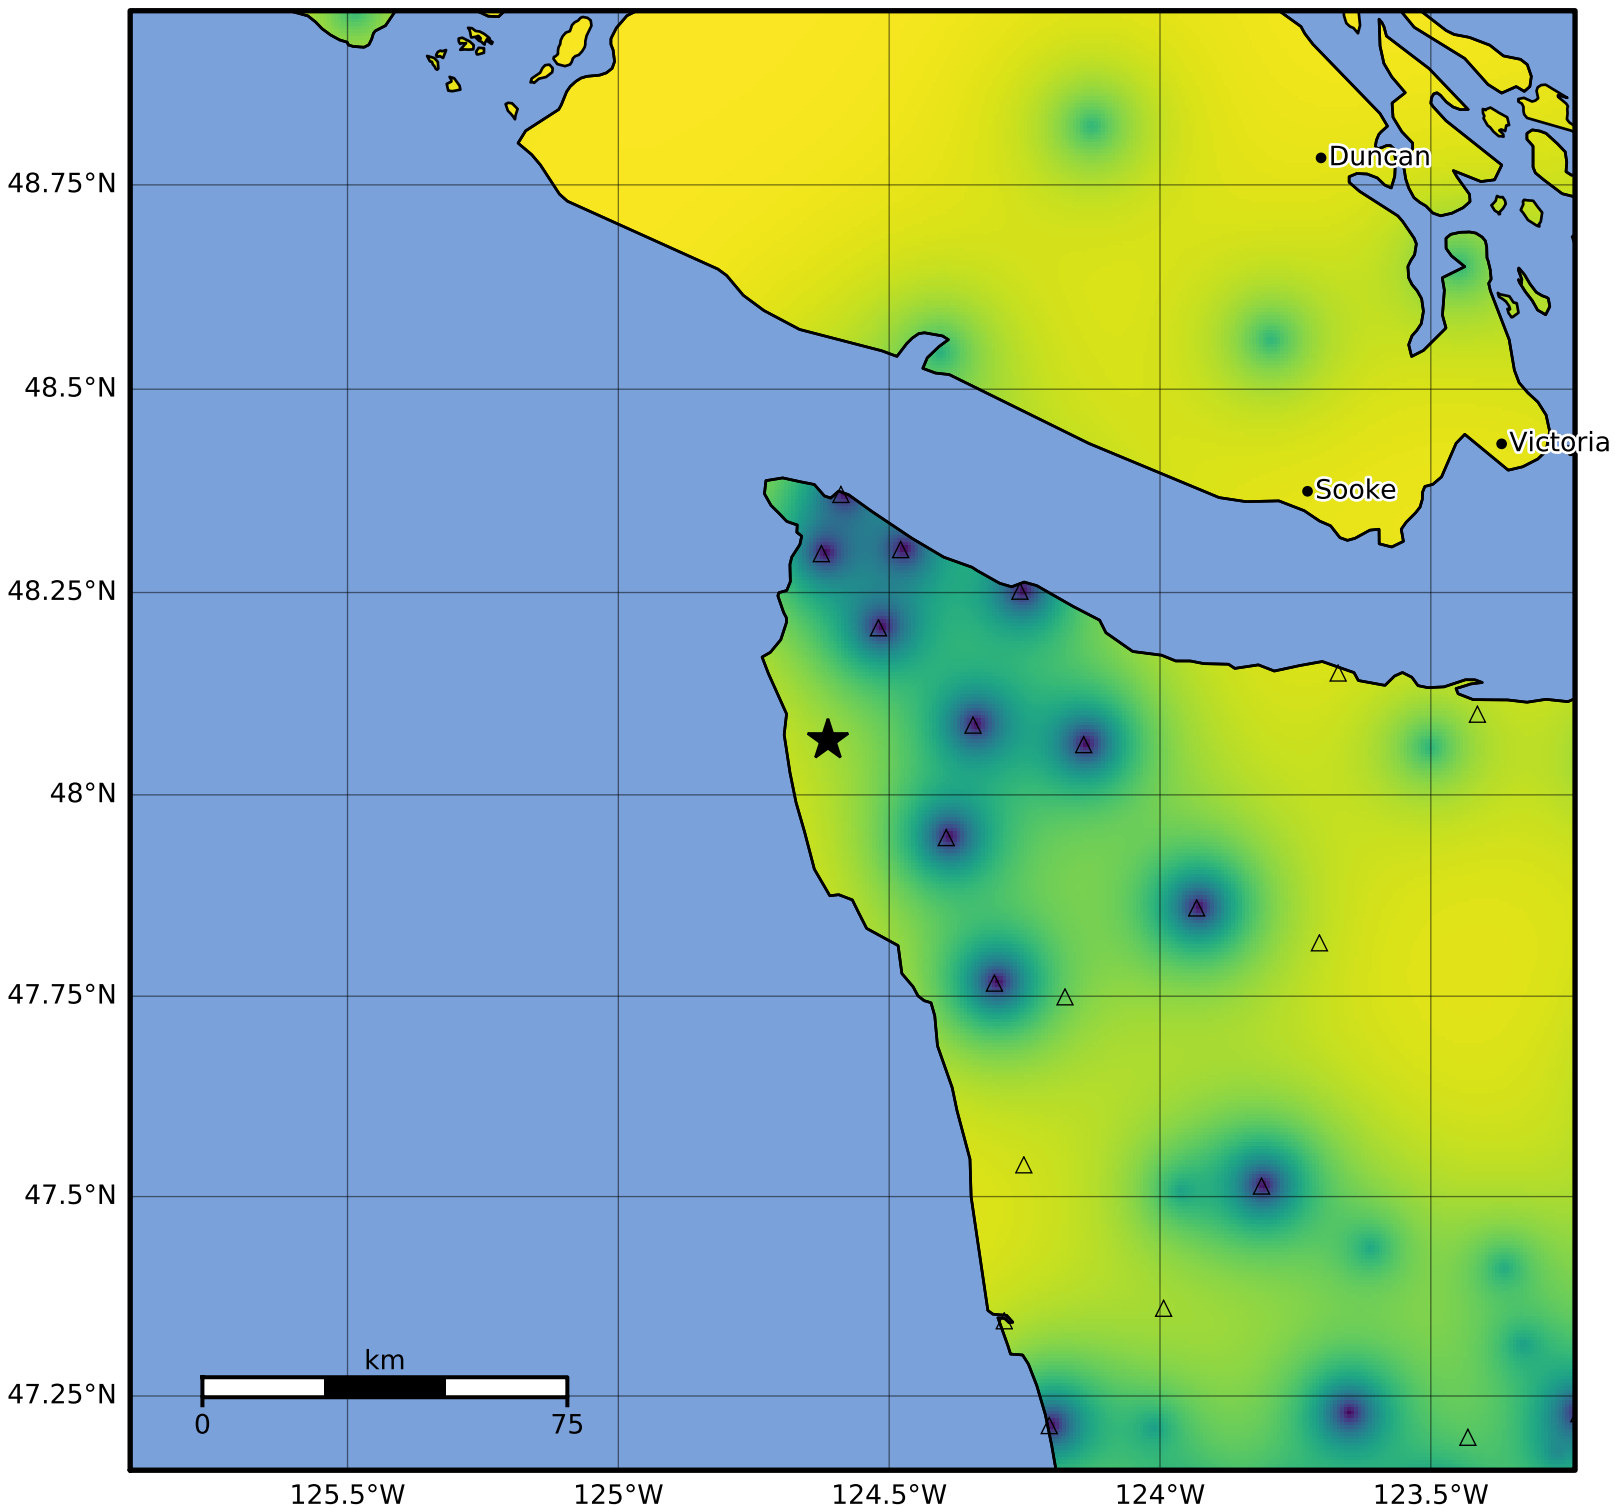

3.0 Second Peak Spectral Acceleration Map PNSN
Uncertainty ShakeMap: 21.7 km (13.5 mi) NW from Forks, WA
Oct 01, 2022 02:02:33 UTC M3.0 N48.07 W124.61 Depth: 40.7km ID:uw61876107

Version 1: Processed 2022-10-01T03:35:34Z