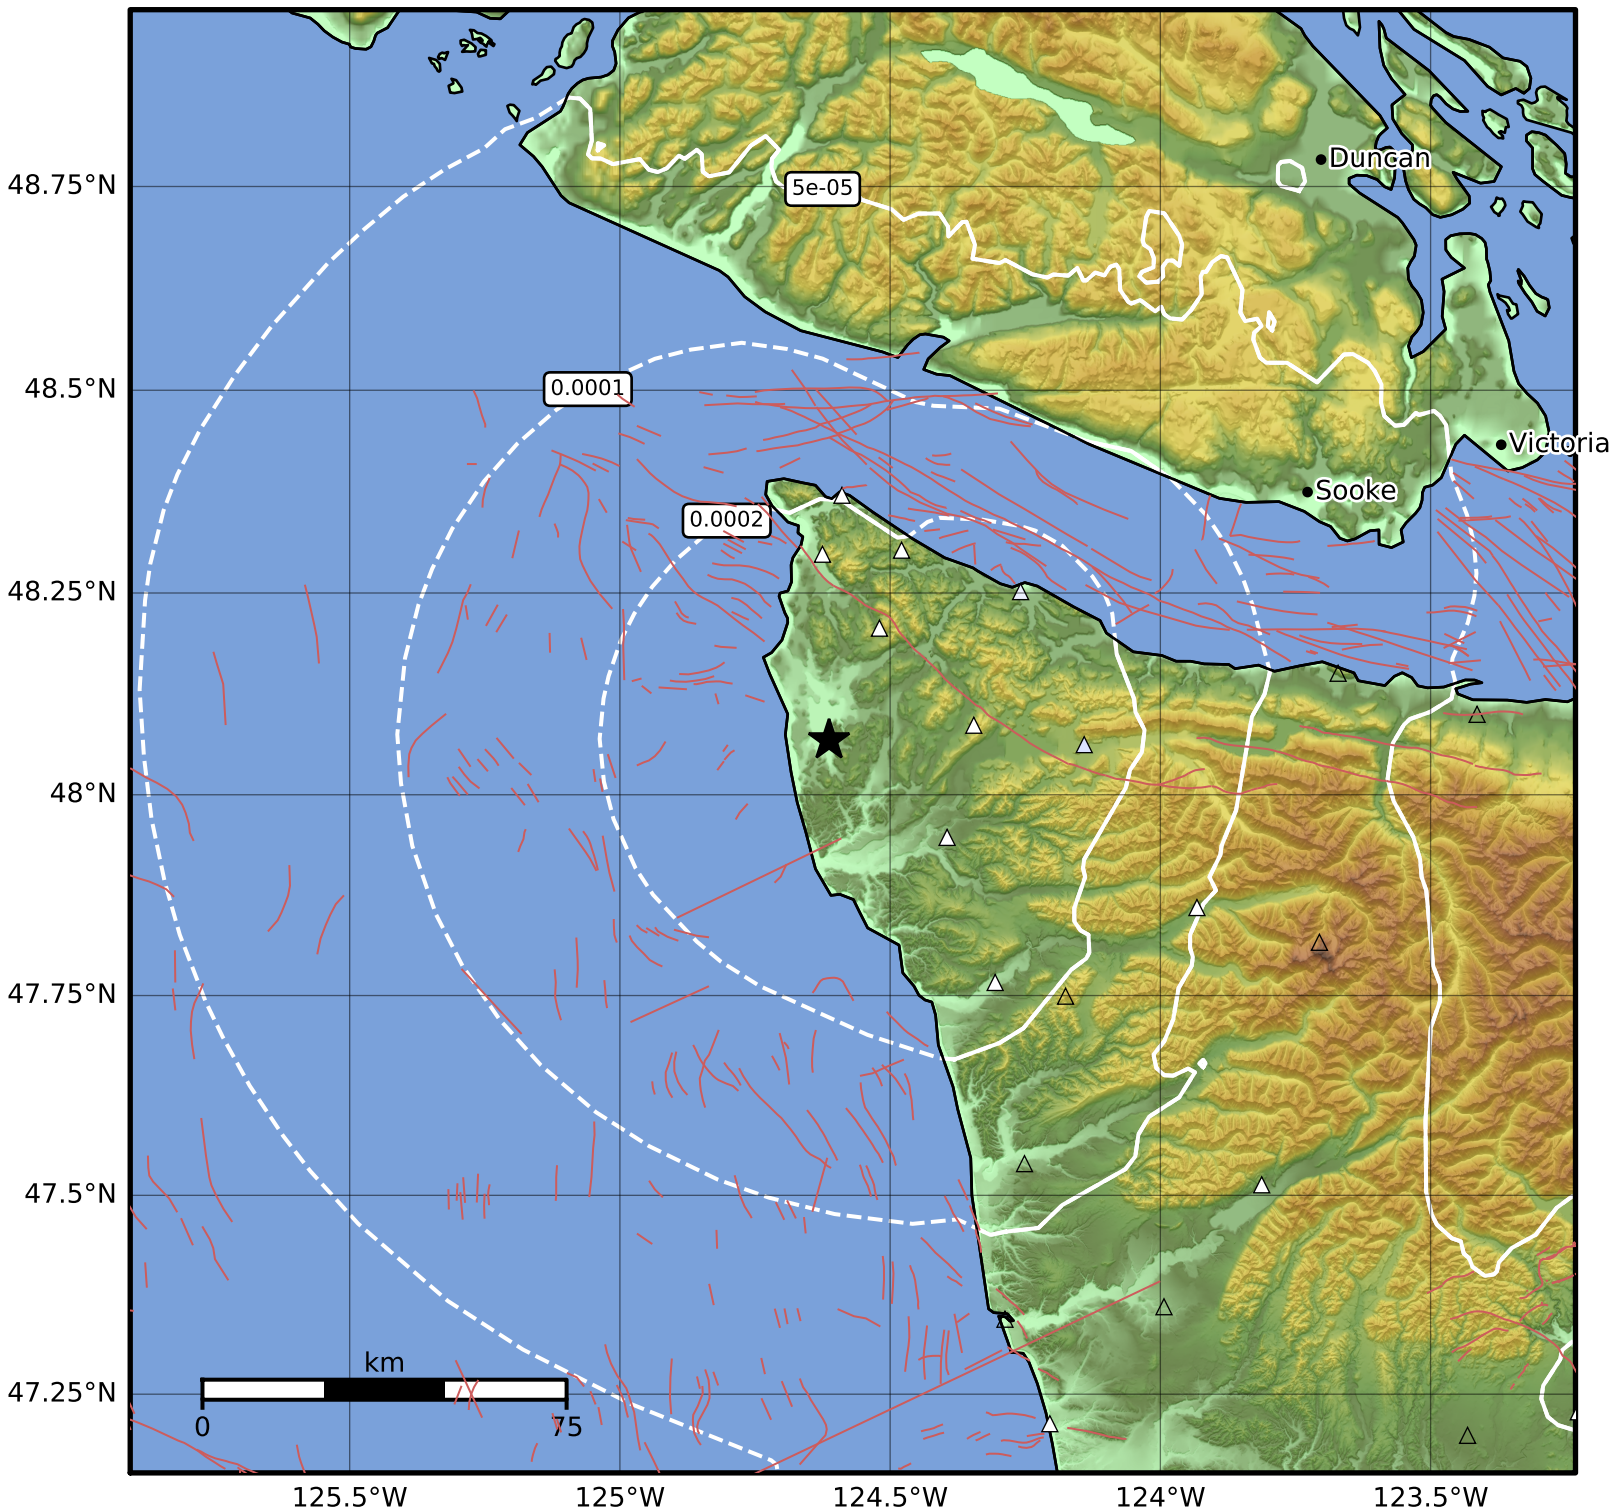

3.0 Second Peak Spectral Acceleration Map PNSN
 ShakeMap: 21.7 km (13.5 mi) NW from Forks, WA
 Oct 01, 2022 02:02:33 UTC M3.0 N48.07 W124.61 Depth: 40.7km ID:uw61876107

Scale based on Worden et al. (2012)

△ Seismic Instrument ○ Reported Intensity

★ Epicenter

Version 1: Processed 2022-10-01T03:35:34Z