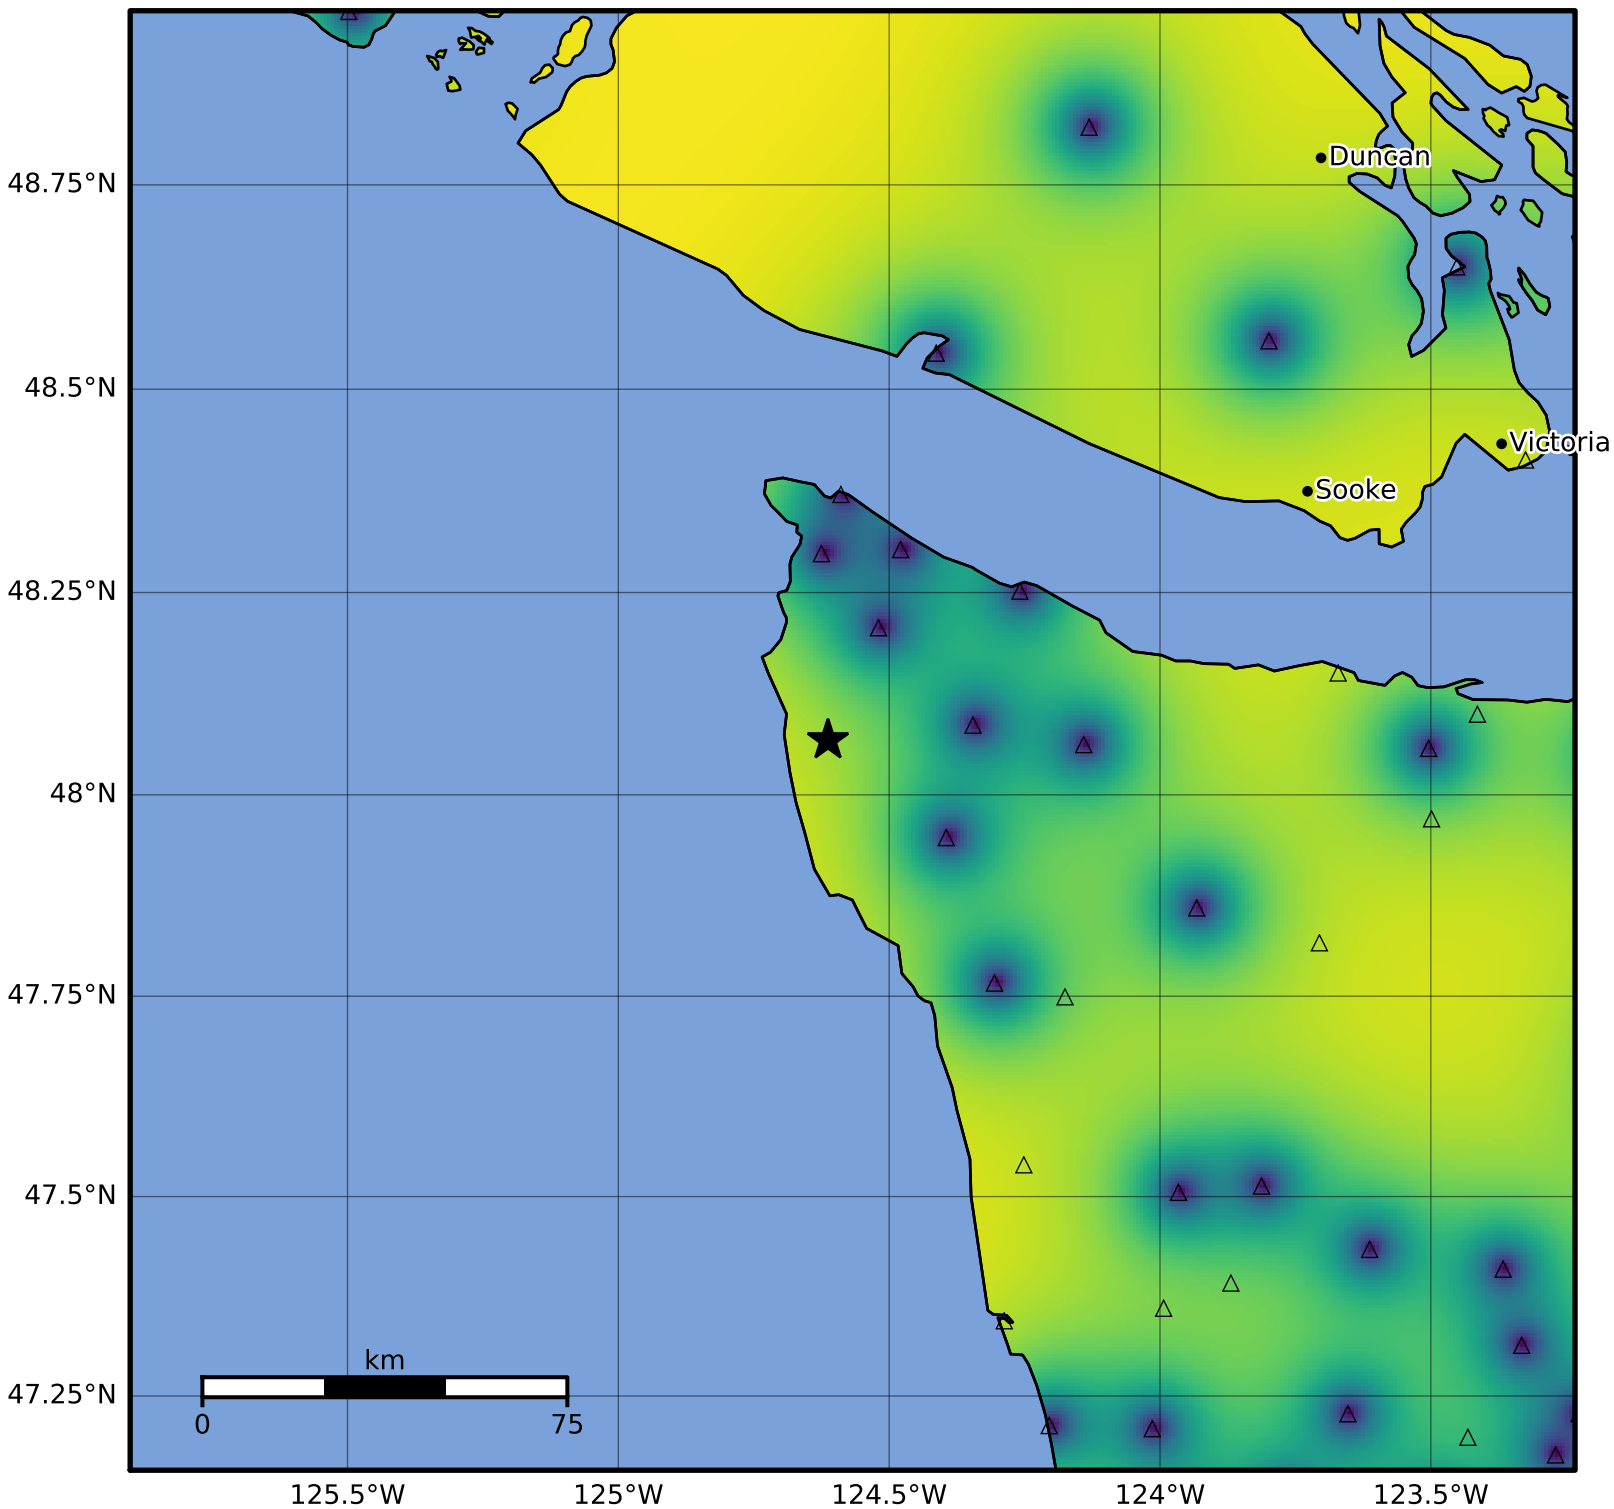

1.0 Second Peak Spectral Acceleration Map PNSN
Uncertainty ShakeMap: 21.7 km (13.5 mi) NW from Forks, WA
Oct 01, 2022 02:02:33 UTC M3.0 N48.07 W124.61 Depth: 40.7km ID:uw61876107

Version 1: Processed 2022-10-01T03:35:34Z