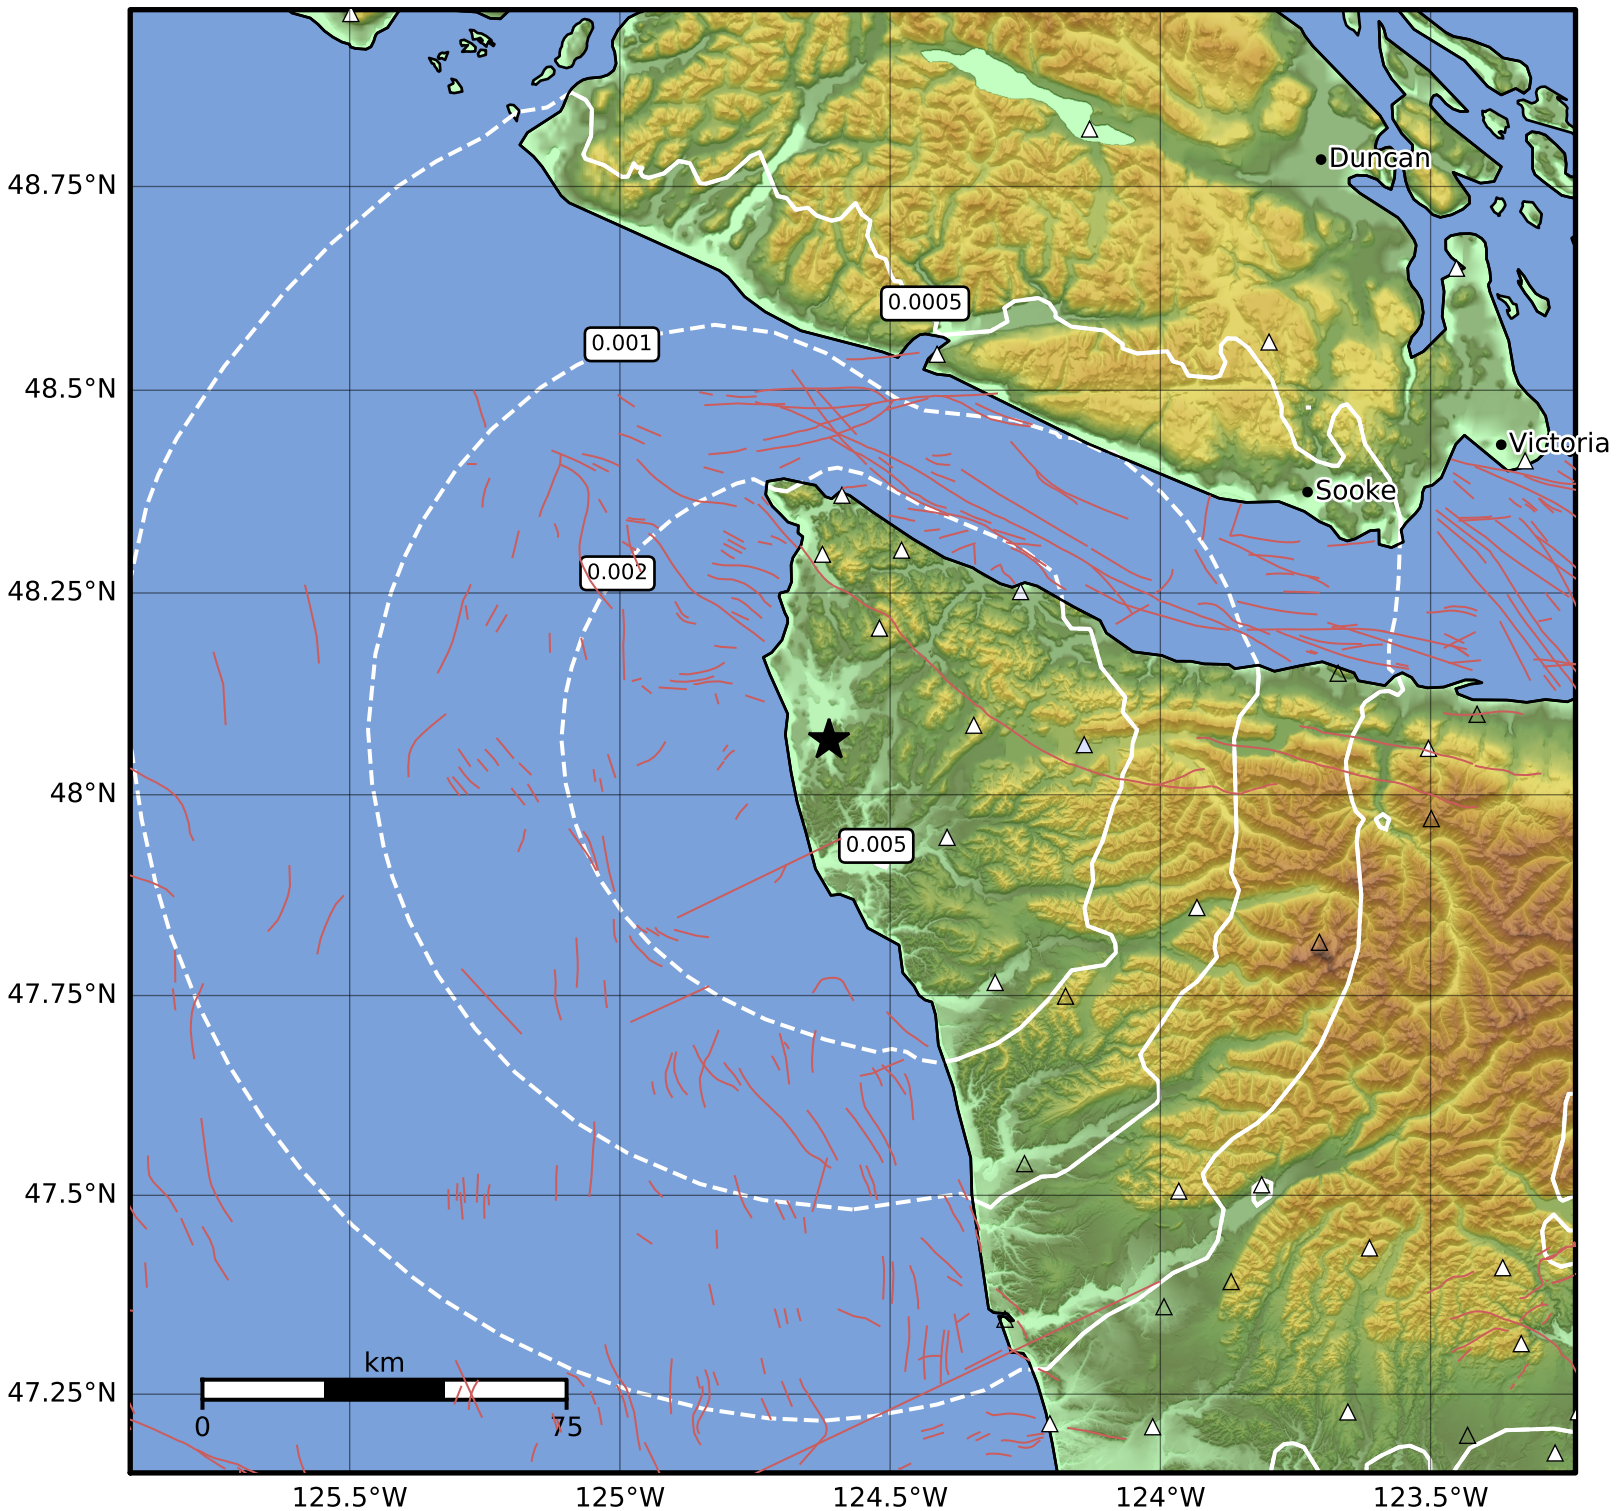

1.0 Second Peak Spectral Acceleration Map PNSN
 ShakeMap: 21.7 km (13.5 mi) NW from Forks, WA
 Oct 01, 2022 02:02:33 UTC M3.0 N48.07 W124.61 Depth: 40.7km ID:uw61876107

SA(1.0) (%g)	0.1	0.2	0.5	1	2	5	10	20	50	100	200
--------------	-----	-----	-----	---	---	---	----	----	----	-----	-----

Scale based on Worden et al. (2012)

△ Seismic Instrument ○ Reported Intensity

★ Epicenter

Version 1: Processed 2022-10-01T03:35:34Z