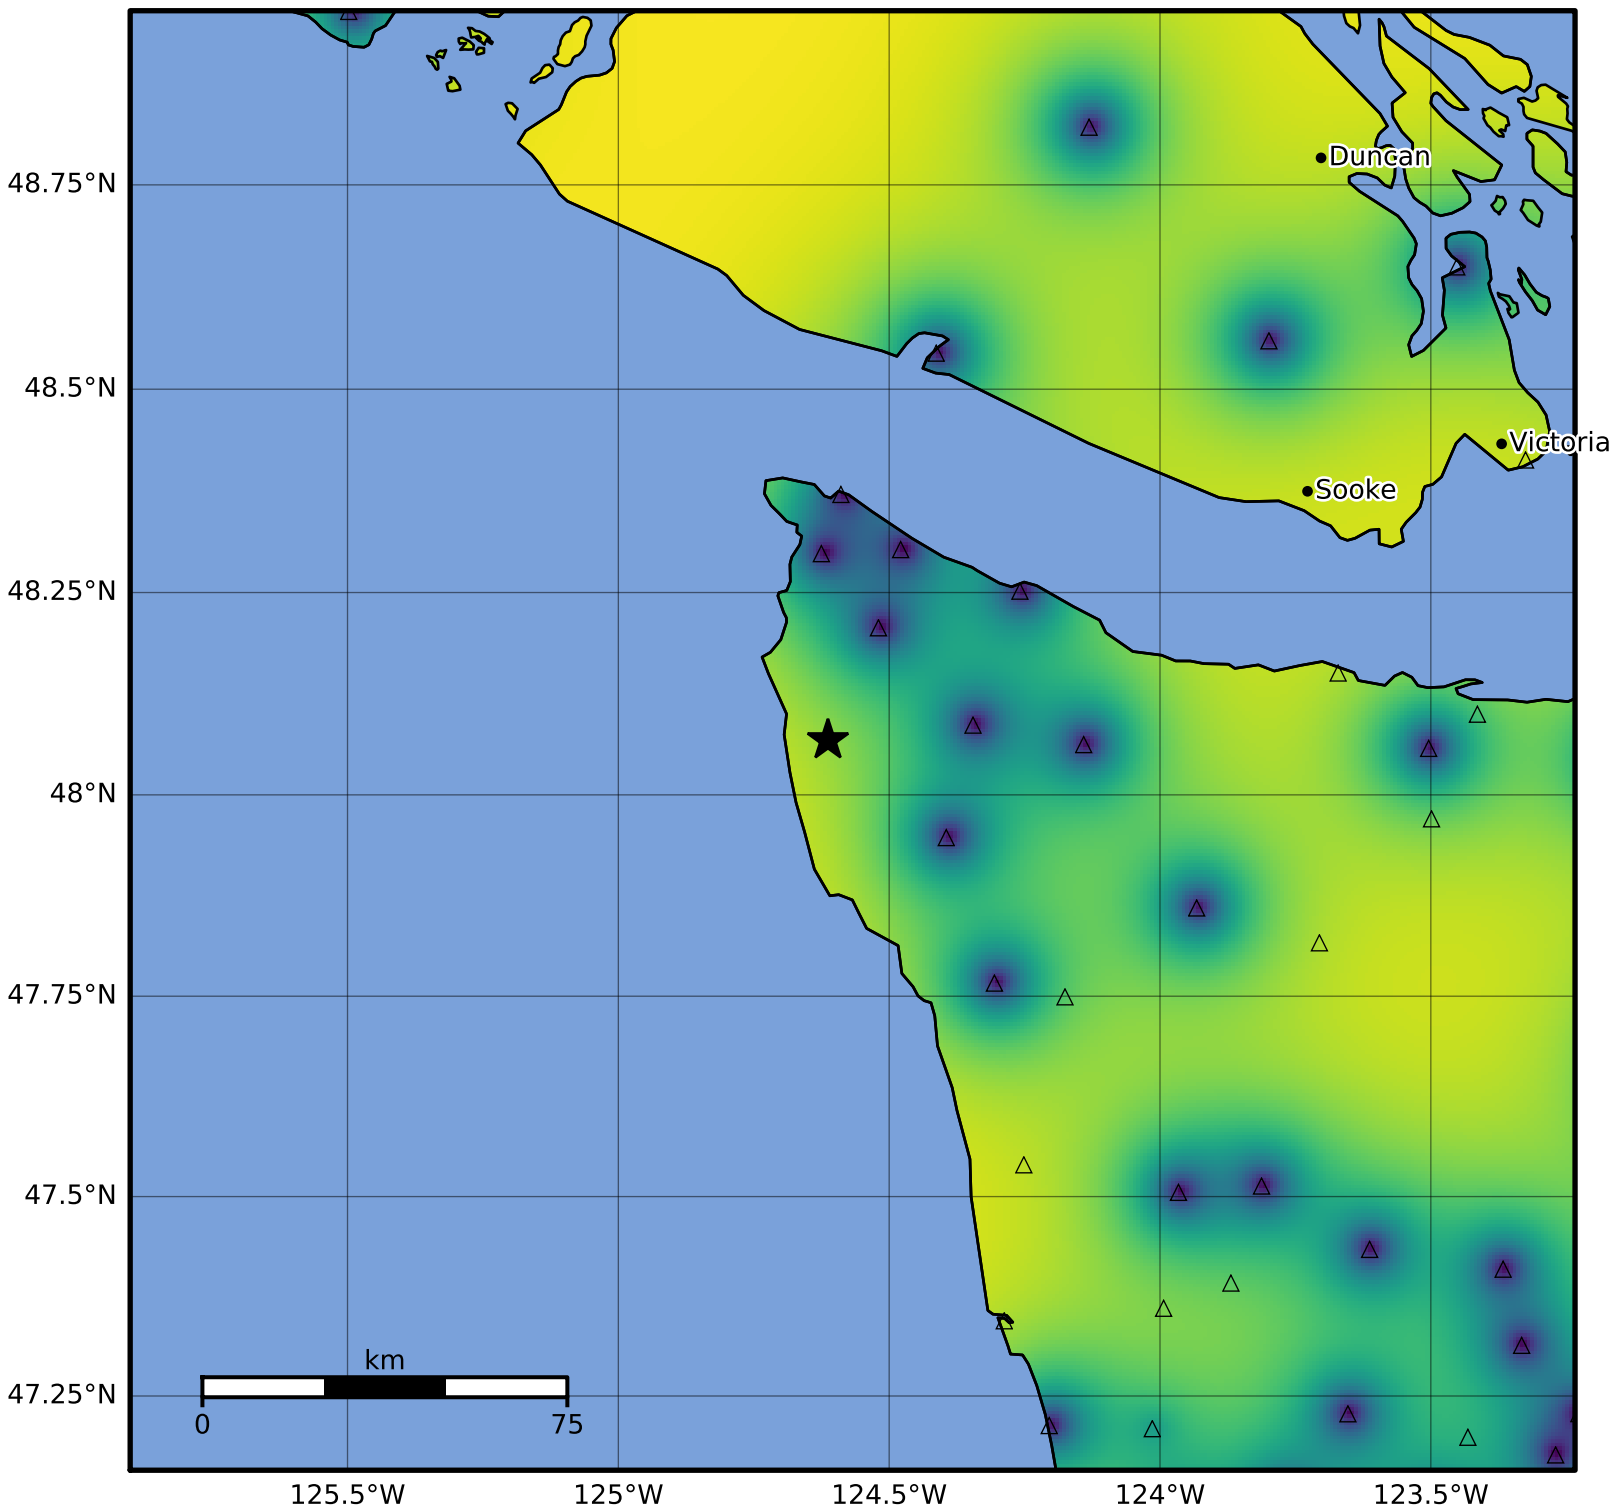

0.3 Second Peak Spectral Acceleration Map PNSN
Uncertainty ShakeMap: 21.7 km (13.5 mi) NW from Forks, WA
Oct 01, 2022 02:02:33 UTC M3.0 N48.07 W124.61 Depth: 40.7km ID:uw61876107

Version 1: Processed 2022-10-01T03:35:34Z