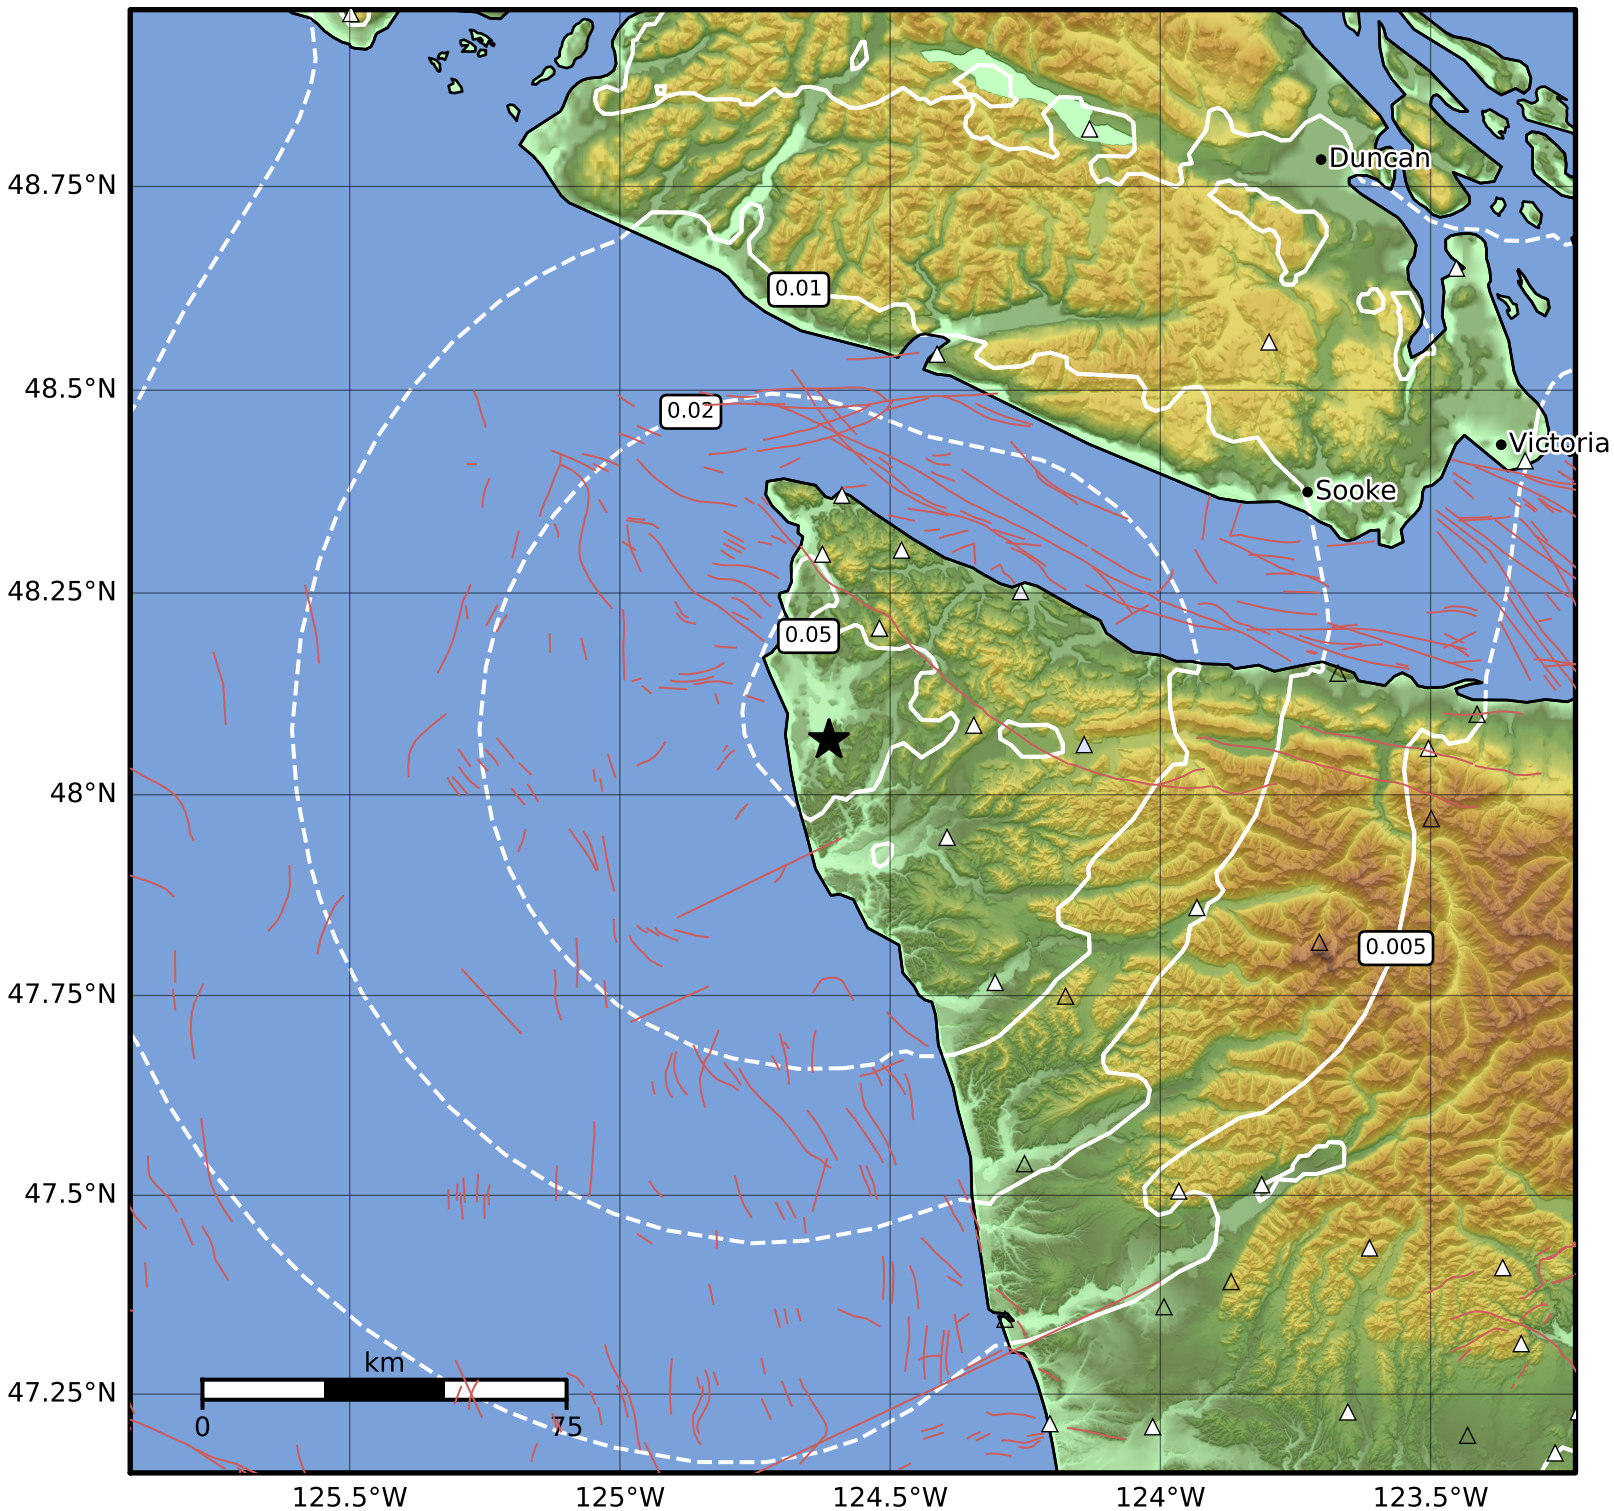

0.3 Second Peak Spectral Acceleration Map PNSN  
 ShakeMap: 21.7 km ( 13.5 mi) NW from Forks, WA  
 Oct 01, 2022 02:02:33 UTC M3.0 N48.07 W124.61 Depth: 40.7km ID:uw61876107

<b>SA(0.3) (%g)</b>	<b>0.1</b>	<b>0.2</b>	<b>0.5</b>	<b>1</b>	<b>2</b>	<b>5</b>	<b>10</b>	<b>20</b>	<b>50</b>	<b>100</b>	<b>200</b>
---------------------	------------	------------	------------	----------	----------	----------	-----------	-----------	-----------	------------	------------

Scale based on Worden et al. (2012)

Version 1: Processed 2022-10-01T03:35:34Z

△ Seismic Instrument ○ Reported Intensity

★ Epicenter