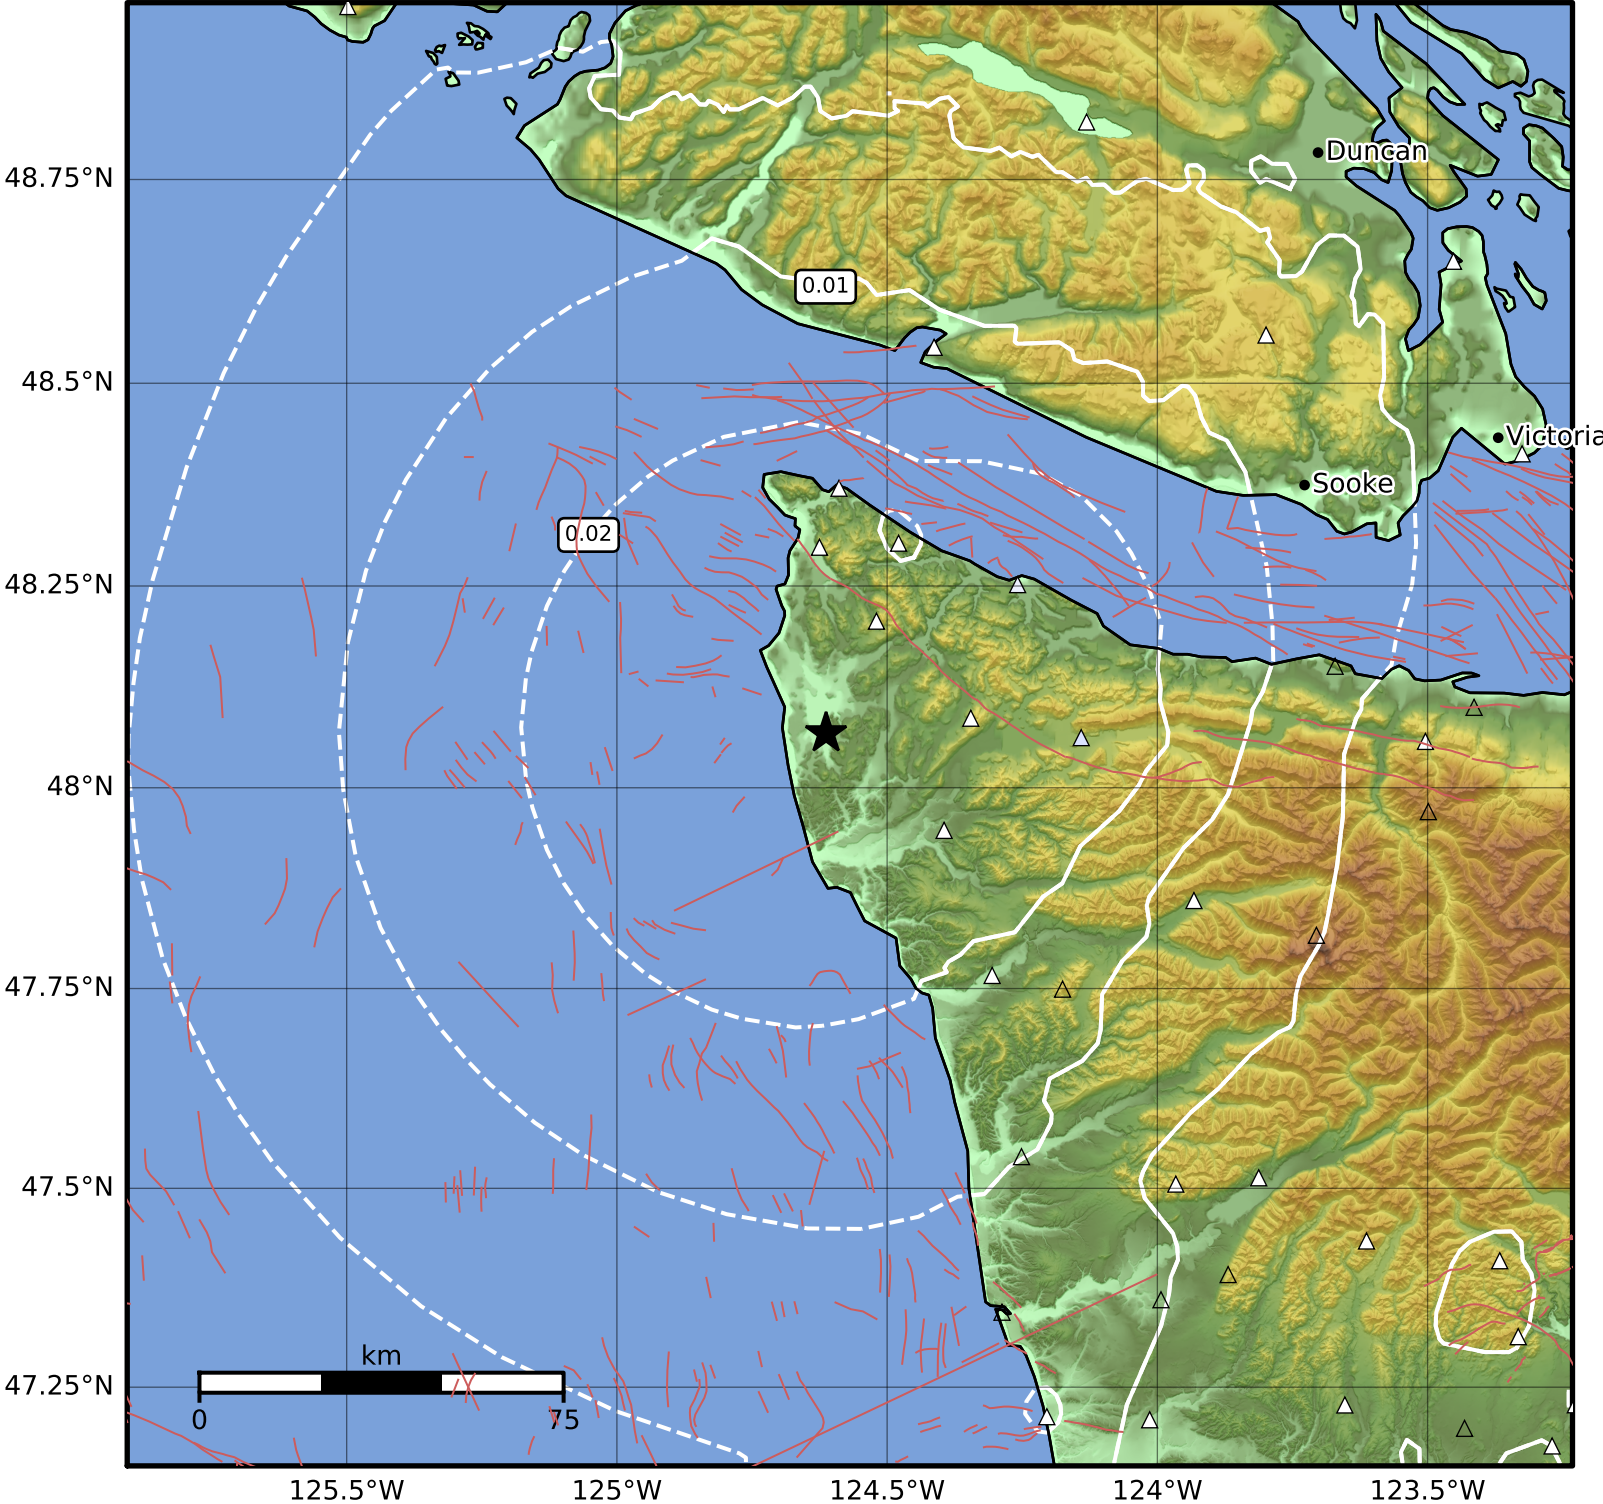

Peak Ground Acceleration Map PNSN
 ShakeMap: 21.7 km (13.5 mi) NW from Forks, WA
 Oct 01, 2022 02:02:33 UTC M3.0 N48.07 W124.61 Depth: 40.7km ID:uw61876107

PGA (%g)	0.1	0.2	0.5	1	2	5	10	20	50	100	200
-----------------	------------	------------	------------	----------	----------	----------	-----------	-----------	-----------	------------	------------

Scale based on Worden et al. (2012)

Version 1: Processed 2022-10-01T03:35:34Z

△ Seismic Instrument ○ Reported Intensity ★ Epicenter