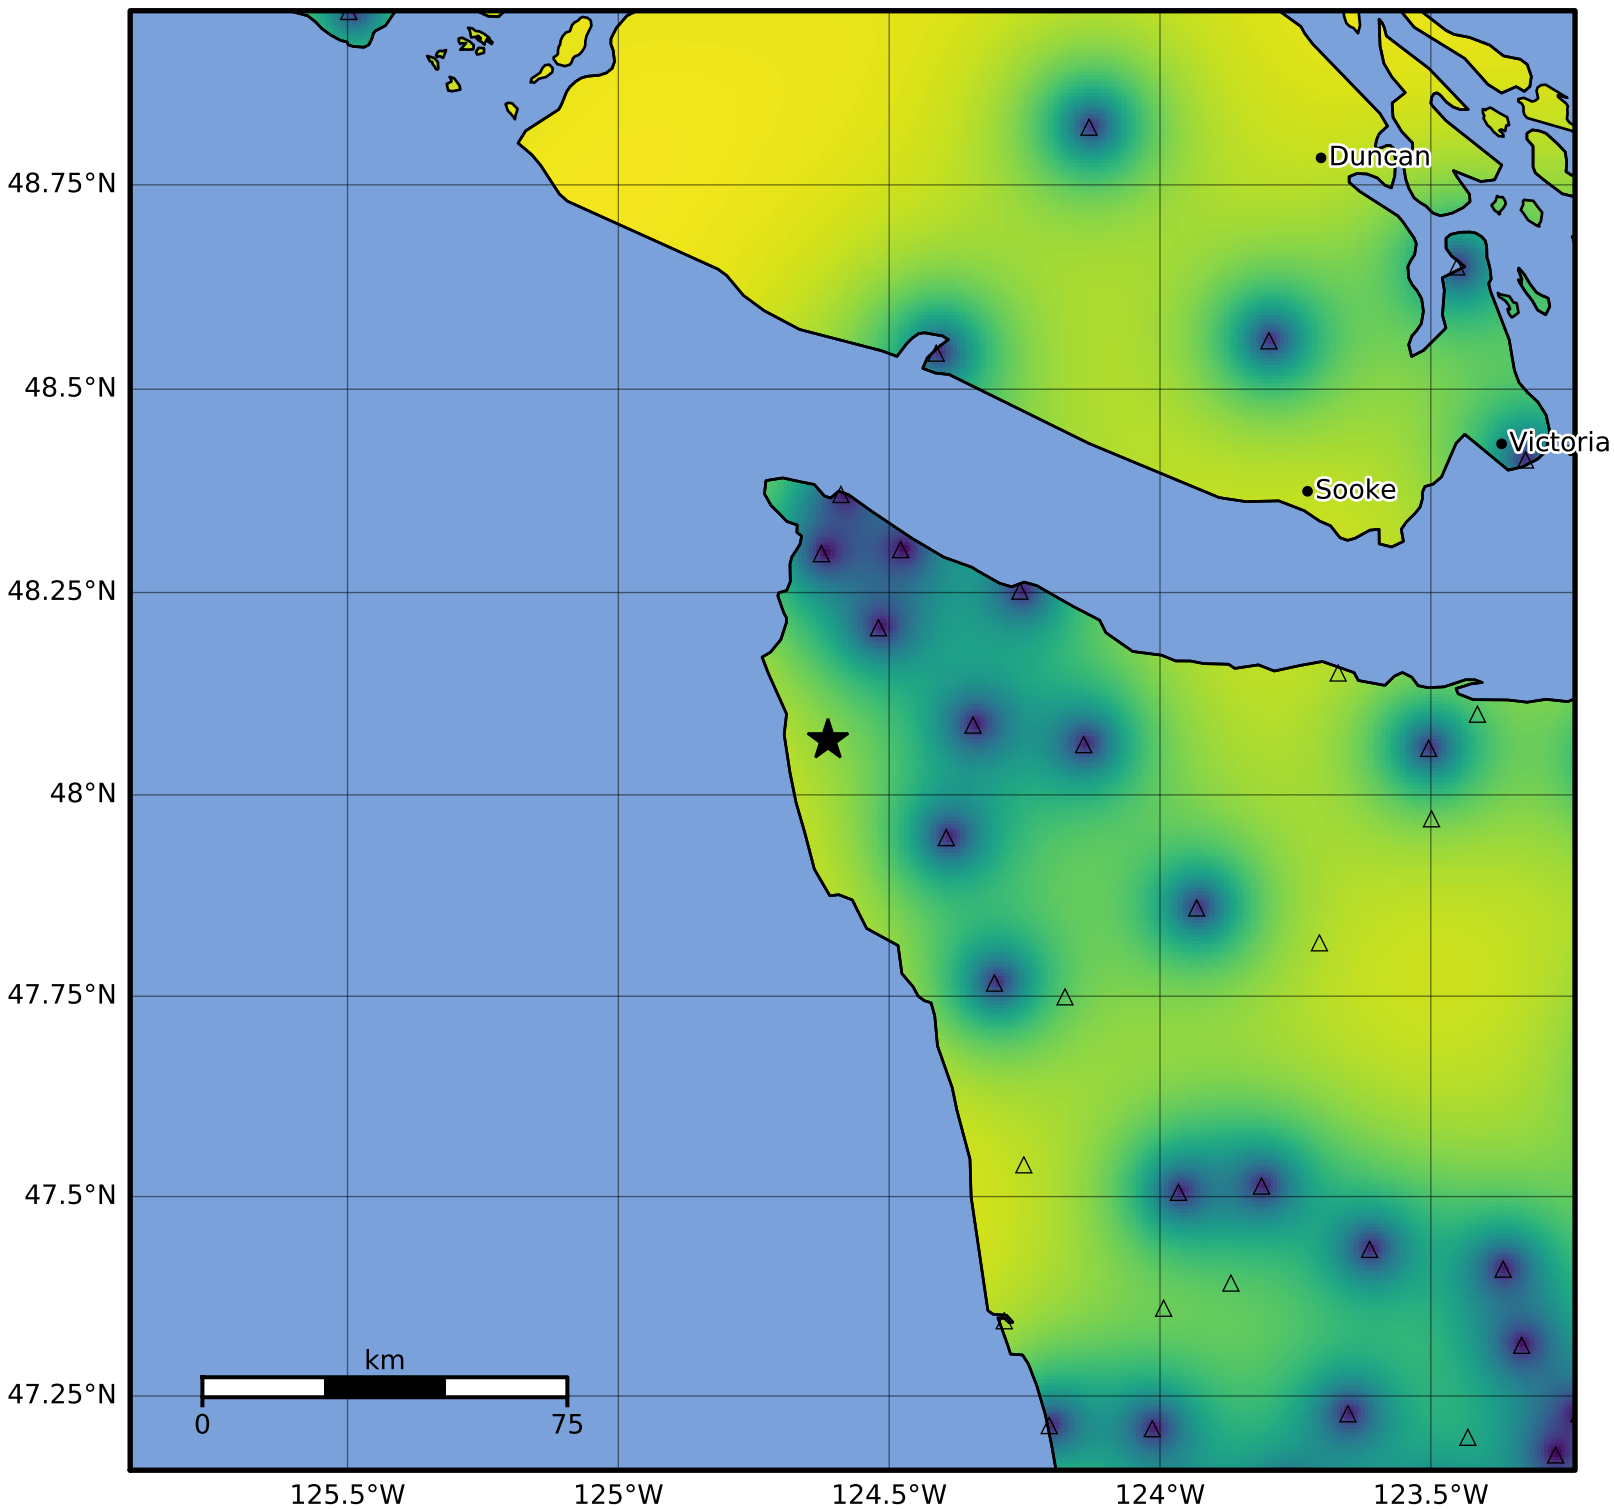

Macroseismic Intensity Map PNSN
Uncertainty ShakeMap: 21.7 km (13.5 mi) NW from Forks, WA
Oct 01, 2022 02:02:33 UTC M3.0 N48.07 W124.61 Depth: 40.7km ID:uw61876107

Version 1: Processed 2022-10-01T03:35:34Z

0.65

0.70

0.75

0.80

0.85