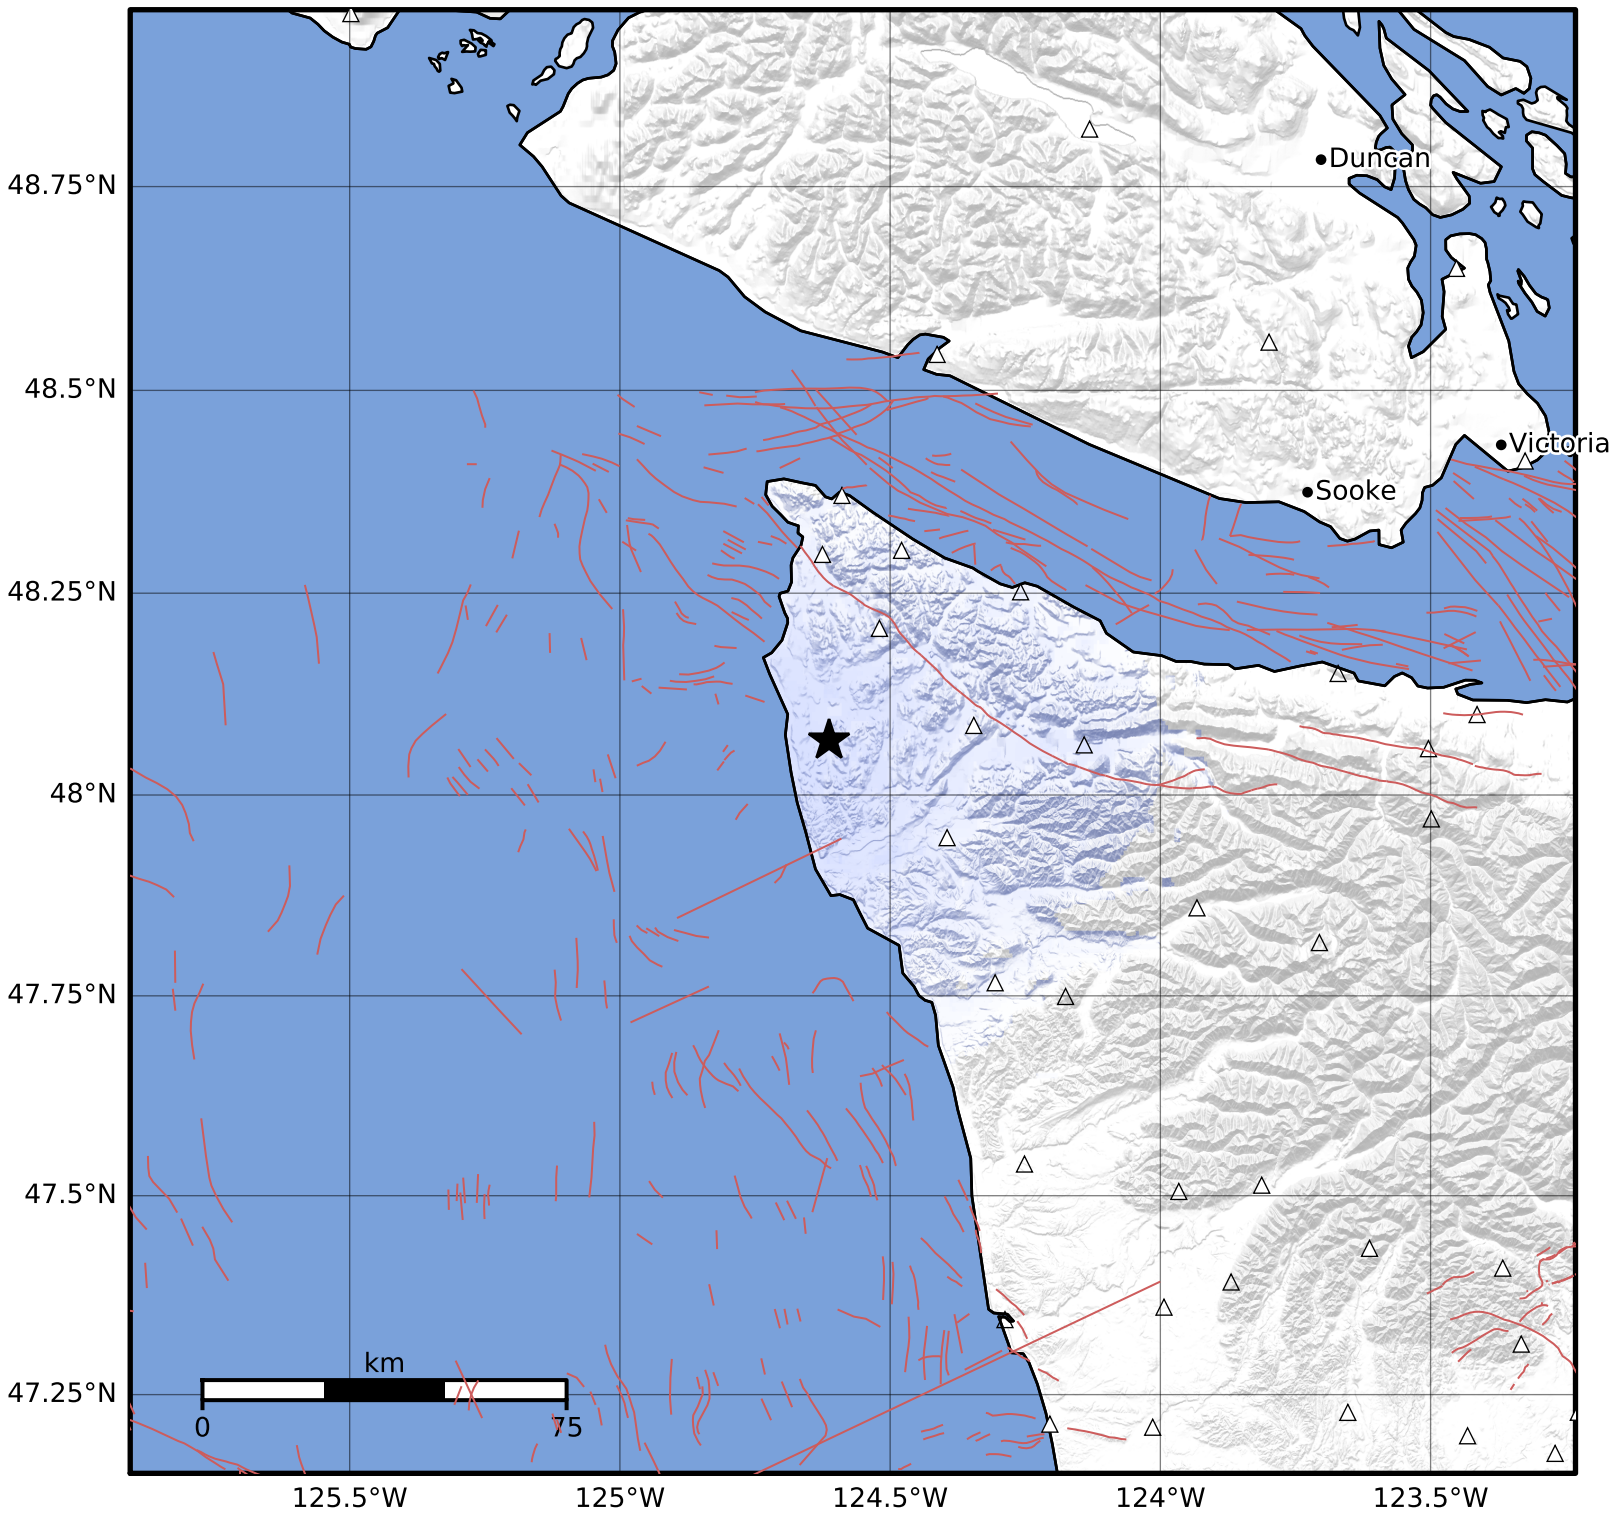

Macroseismic Intensity Map PNSN
 ShakeMap: 21.7 km (13.5 mi) NW from Forks, WA
 Oct 01, 2022 02:02:33 UTC M3.0 N48.07 W124.61 Depth: 40.7km ID:uw61876107

SHAKING	Not felt	Weak	Light	Moderate	Strong	Very strong	Severe	Violent	Extreme
DAMAGE	None	None	None	Very light	Light	Moderate	Moderate/heavy	Heavy	Very heavy
PGA(%g)	<0.0464	0.297	2.76	6.2	11.5	21.5	40.1	74.7	>139
PGV(cm/s)	<0.0215	0.135	1.41	4.65	9.64	20	41.4	85.8	>178
INTENSITY	I	II-III	IV	V	VI	VII	VIII	IX	X+

Scale based on Worden et al. (2012)

Version 1: Processed 2022-10-01T03:35:34Z

△ Seismic Instrument ○ Reported Intensity

★ Epicenter