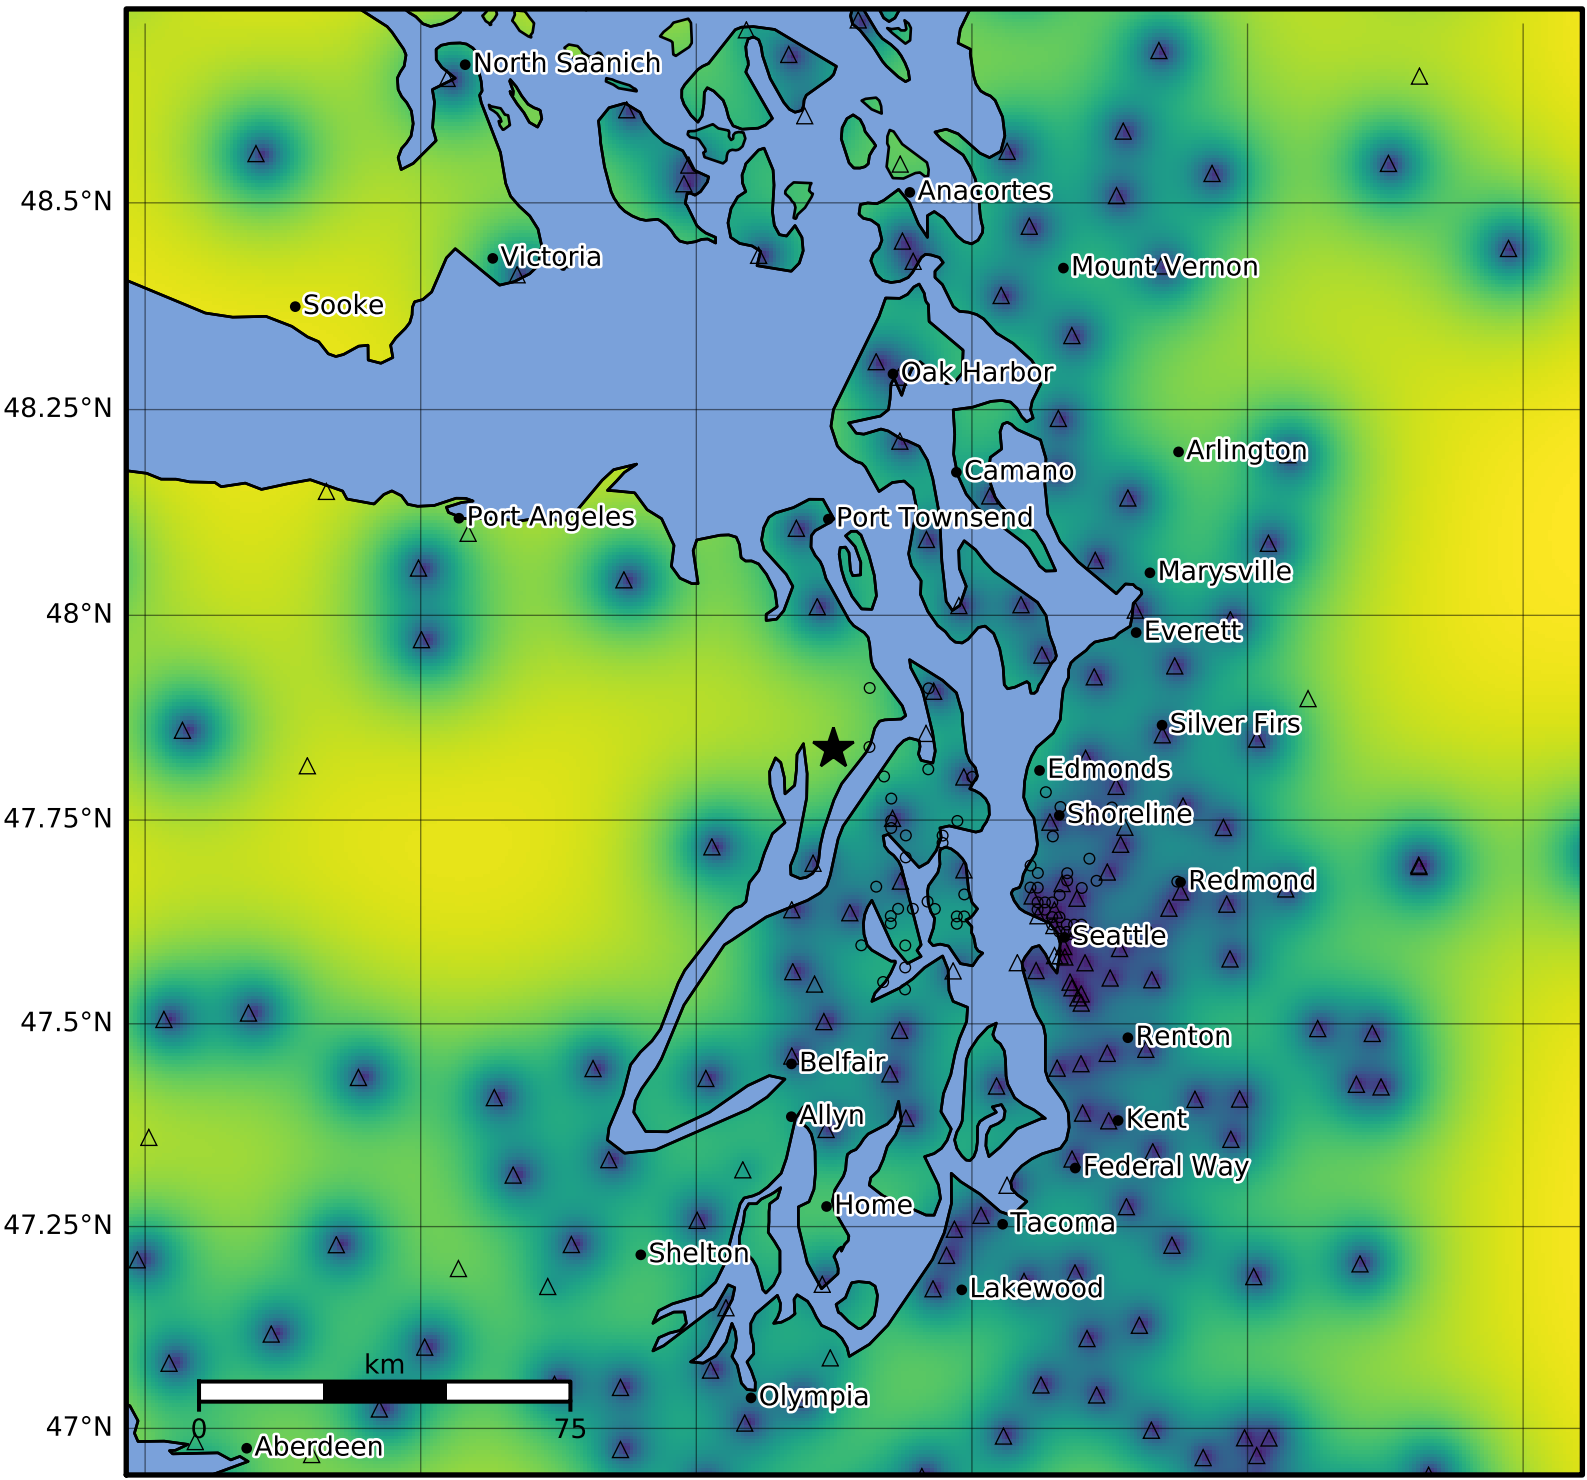

3.0 Second Peak Spectral Acceleration Map PNSN  
Uncertainty ShakeMap: 13.9 km ( 8.6 mi) NNW from Poulsbo, WA  
Sep 08, 2022 08:08:25 UTC M3.7 N47.84 W122.75 Depth: 23.4km ID:uw61869652

Version 5: Processed 2022-09-08T09:15:20Z