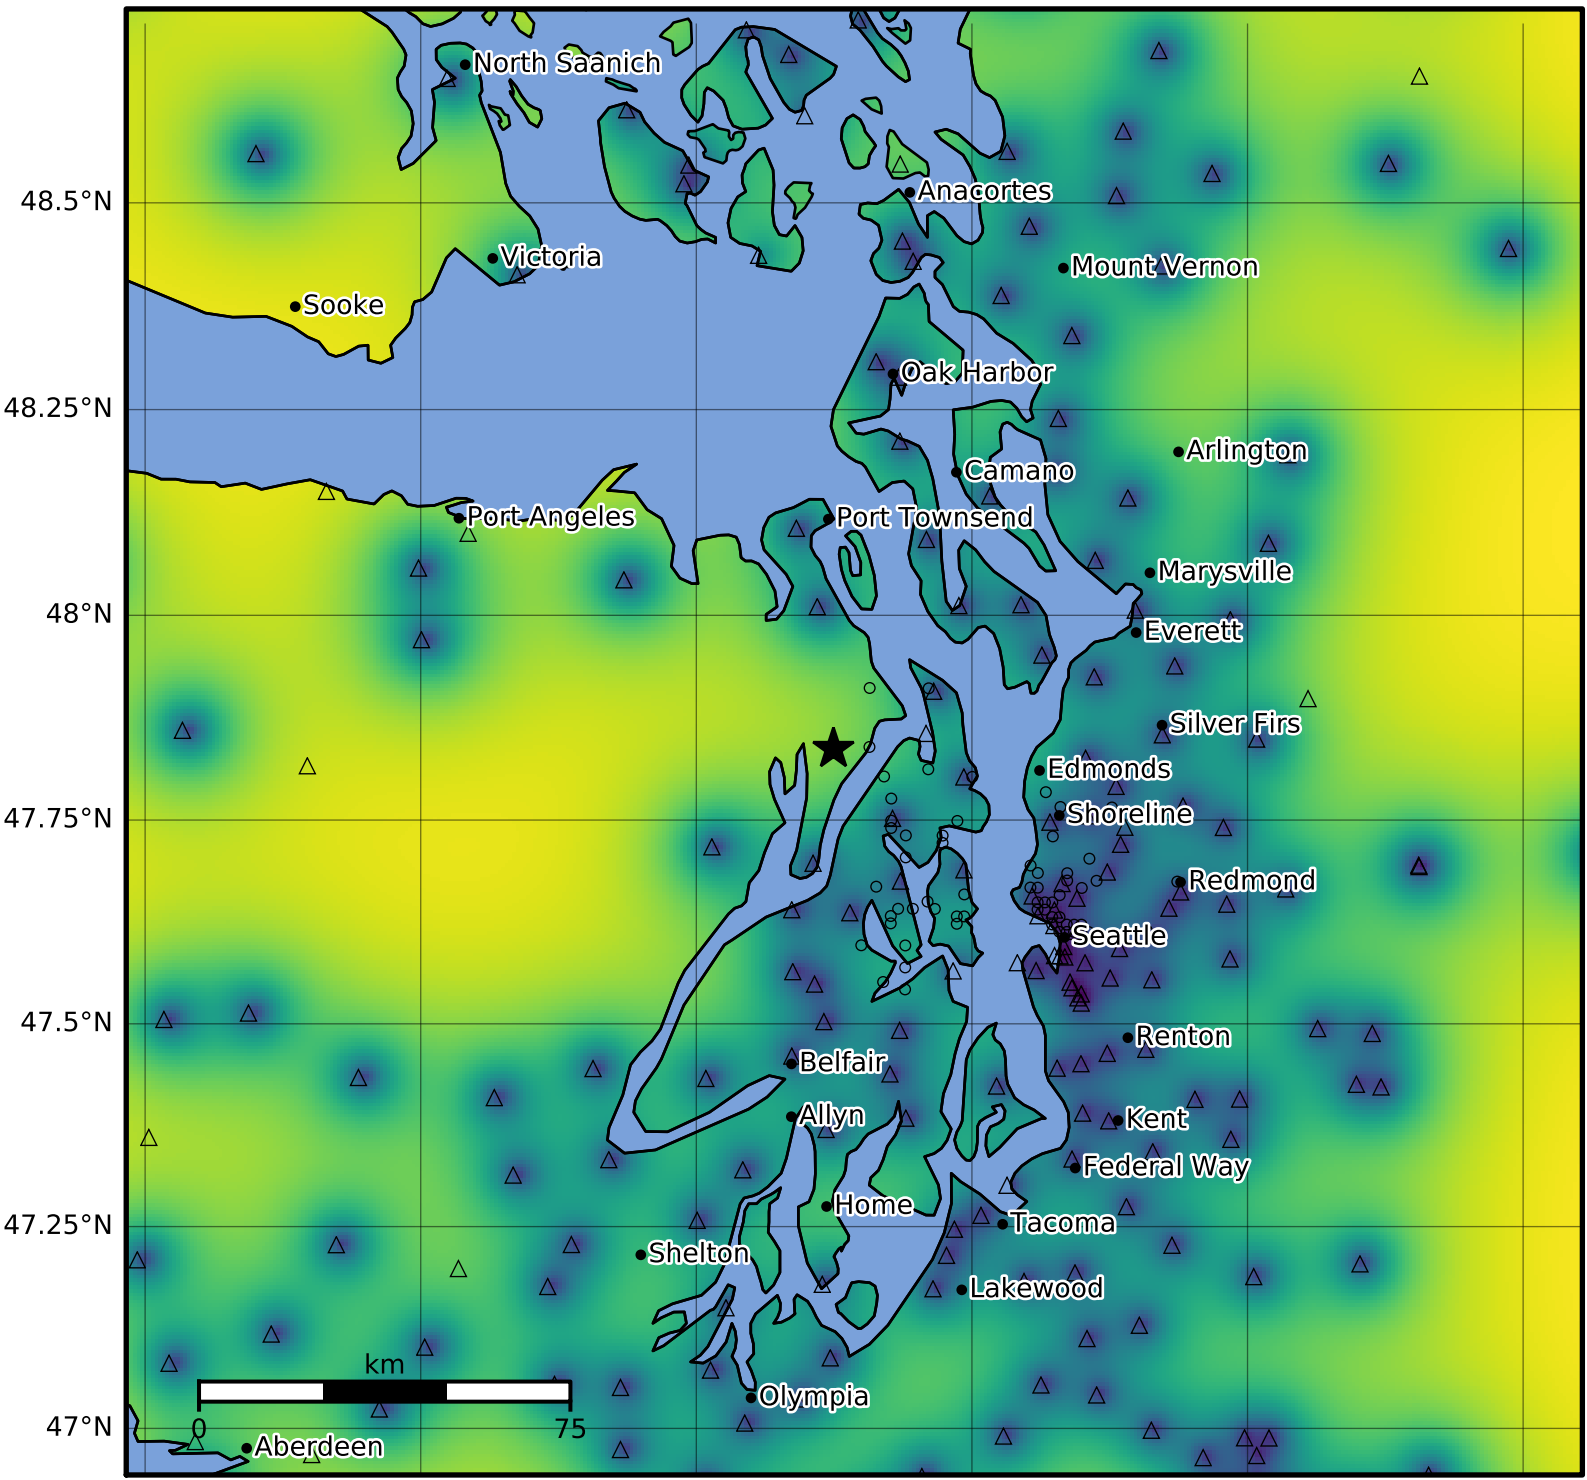

1.0 Second Peak Spectral Acceleration Map PNSN
Uncertainty ShakeMap: 13.9 km (8.6 mi) NNW from Poulsbo, WA
Sep 08, 2022 08:08:25 UTC M3.7 N47.84 W122.75 Depth: 23.4km ID:uw61869652

Version 5: Processed 2022-09-08T09:15:20Z