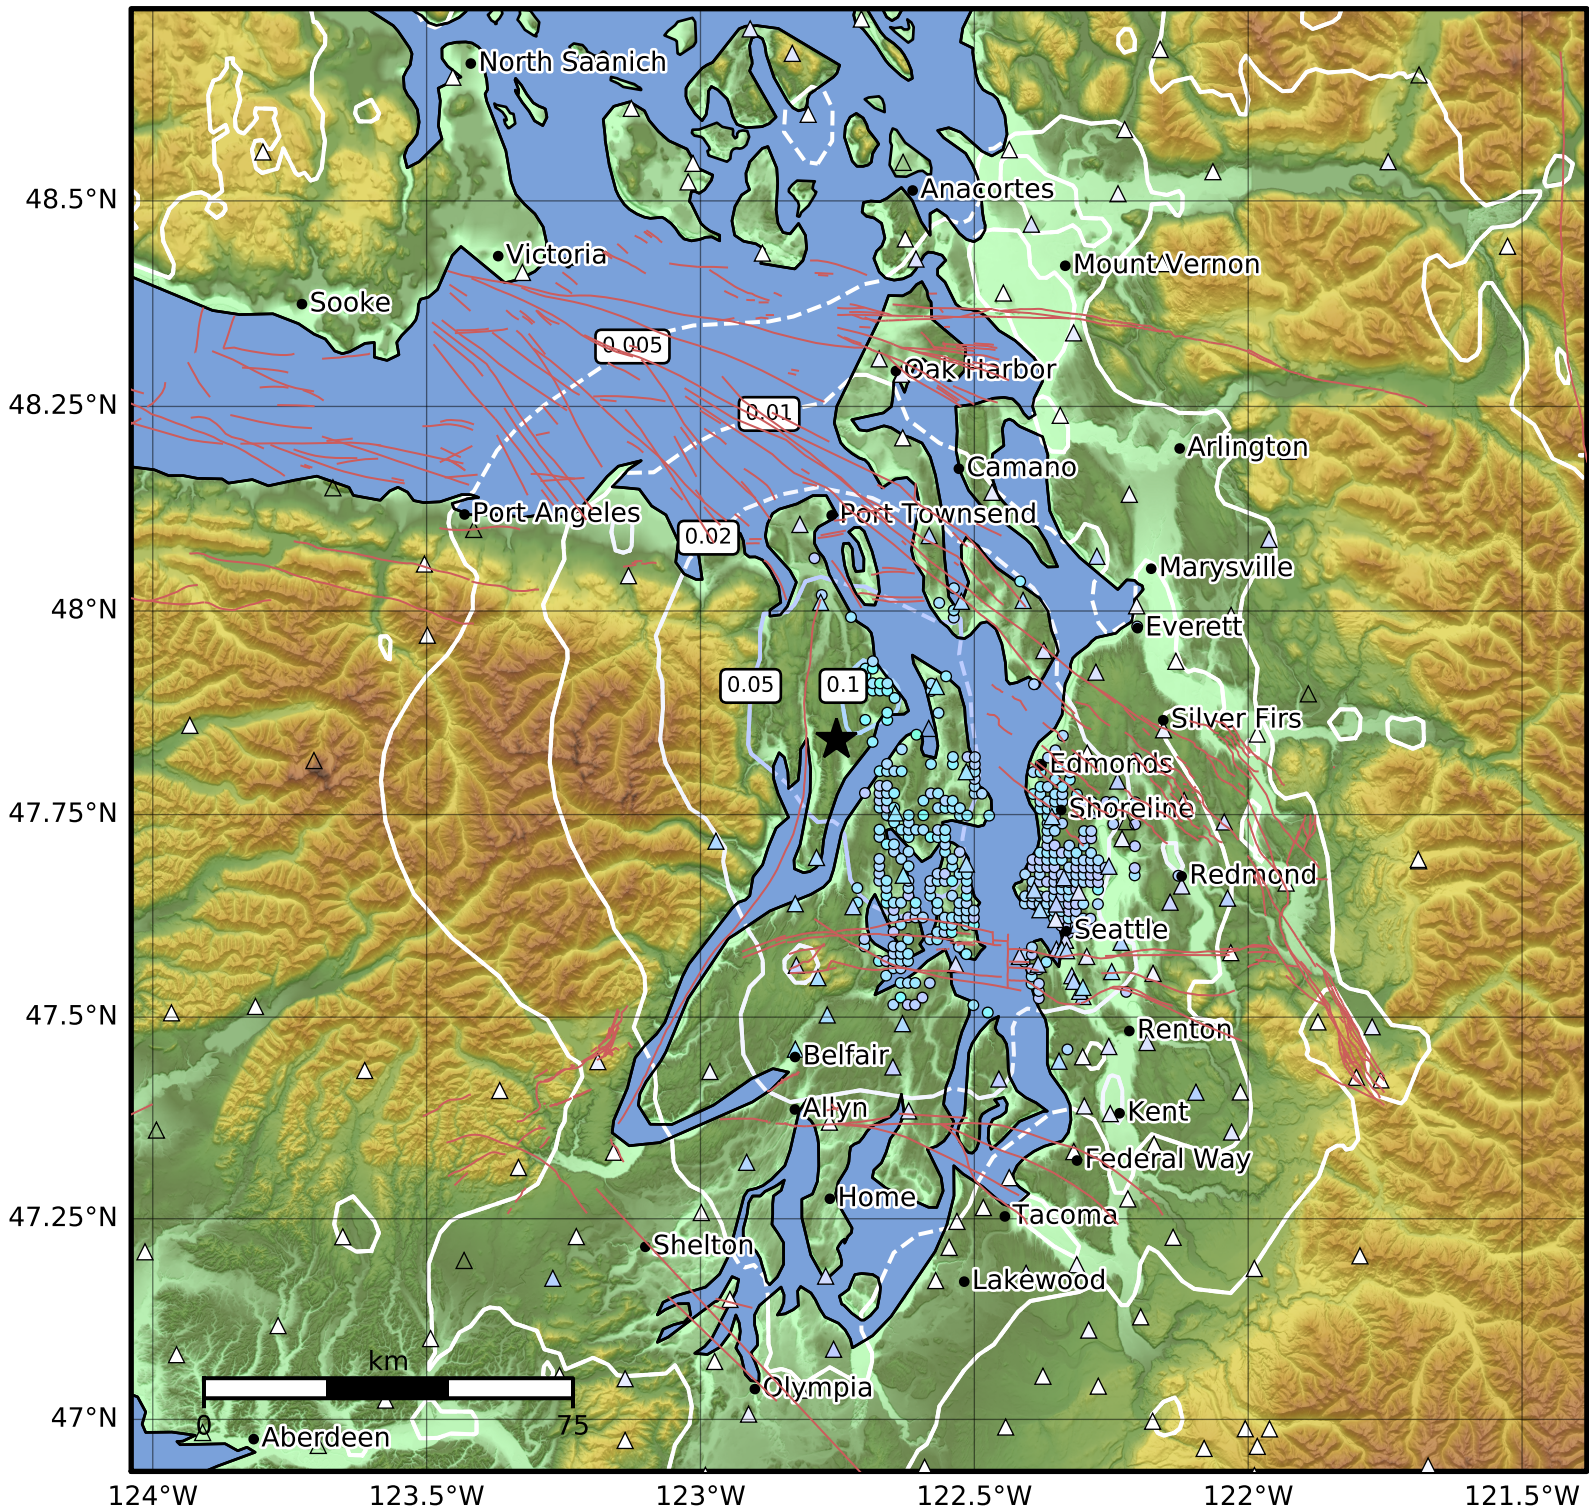

1.0 Second Peak Spectral Acceleration Map PNSN
 ShakeMap: 14.3 km (8.9 mi) NNW from Poulsbo, WA
 Sep 08, 2022 08:08:25 UTC M3.7 N47.84 W122.75 Depth: 23.3km ID:uw61869652

SA(1.0) (%g)	0.1	0.2	0.5	1	2	5	10	20	50	100	200
--------------	-----	-----	-----	---	---	---	----	----	----	-----	-----

Scale based on Worden et al. (2012)

Version 7: Processed 2022-09-12T21:09:05Z

△ Seismic Instrument ○ Reported Intensity

★ Epicenter