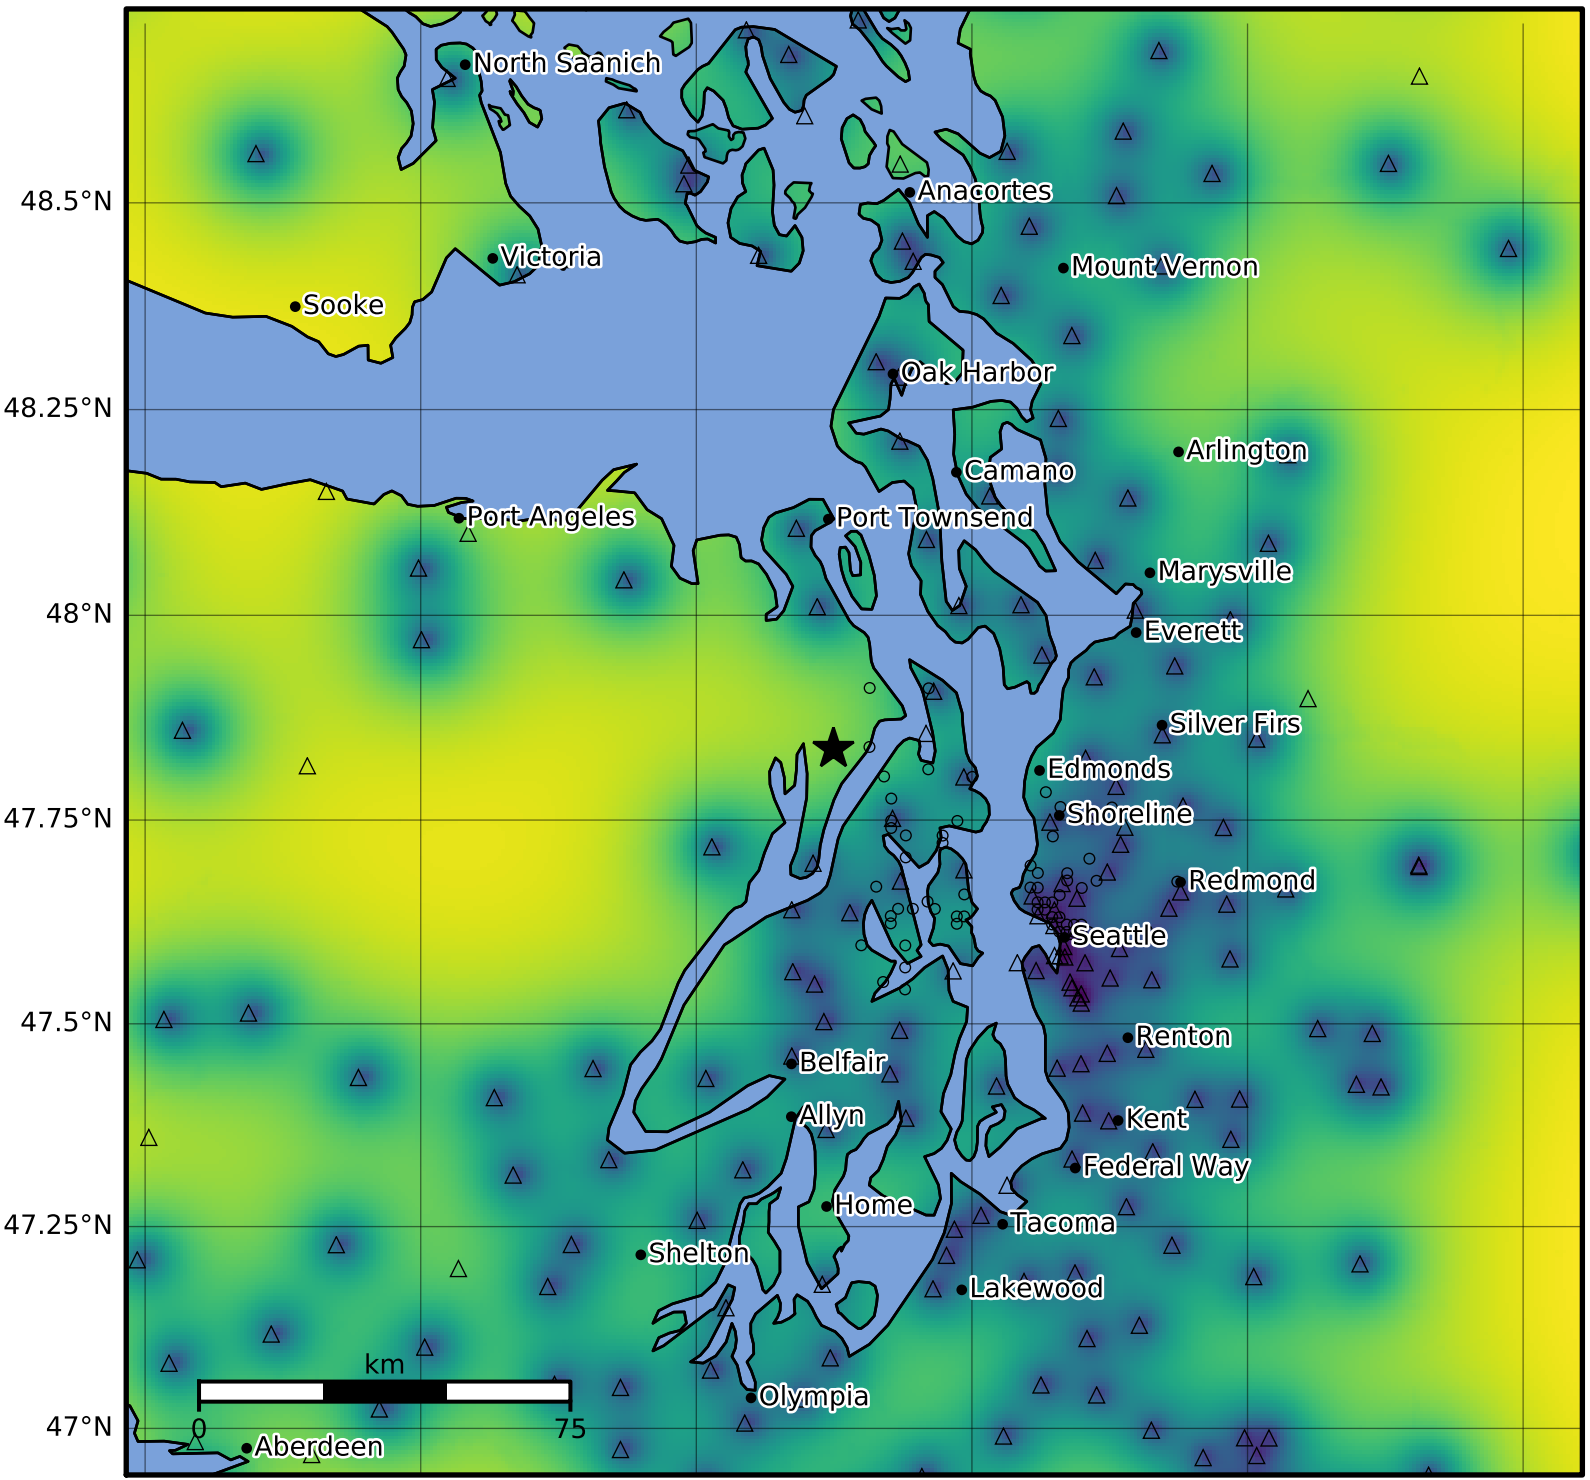

0.3 Second Peak Spectral Acceleration Map PNSN  
Uncertainty ShakeMap: 13.9 km ( 8.6 mi) NNW from Poulsbo, WA  
Sep 08, 2022 08:08:25 UTC M3.7 N47.84 W122.75 Depth: 23.4km ID:uw61869652

Version 5: Processed 2022-09-08T09:15:20Z