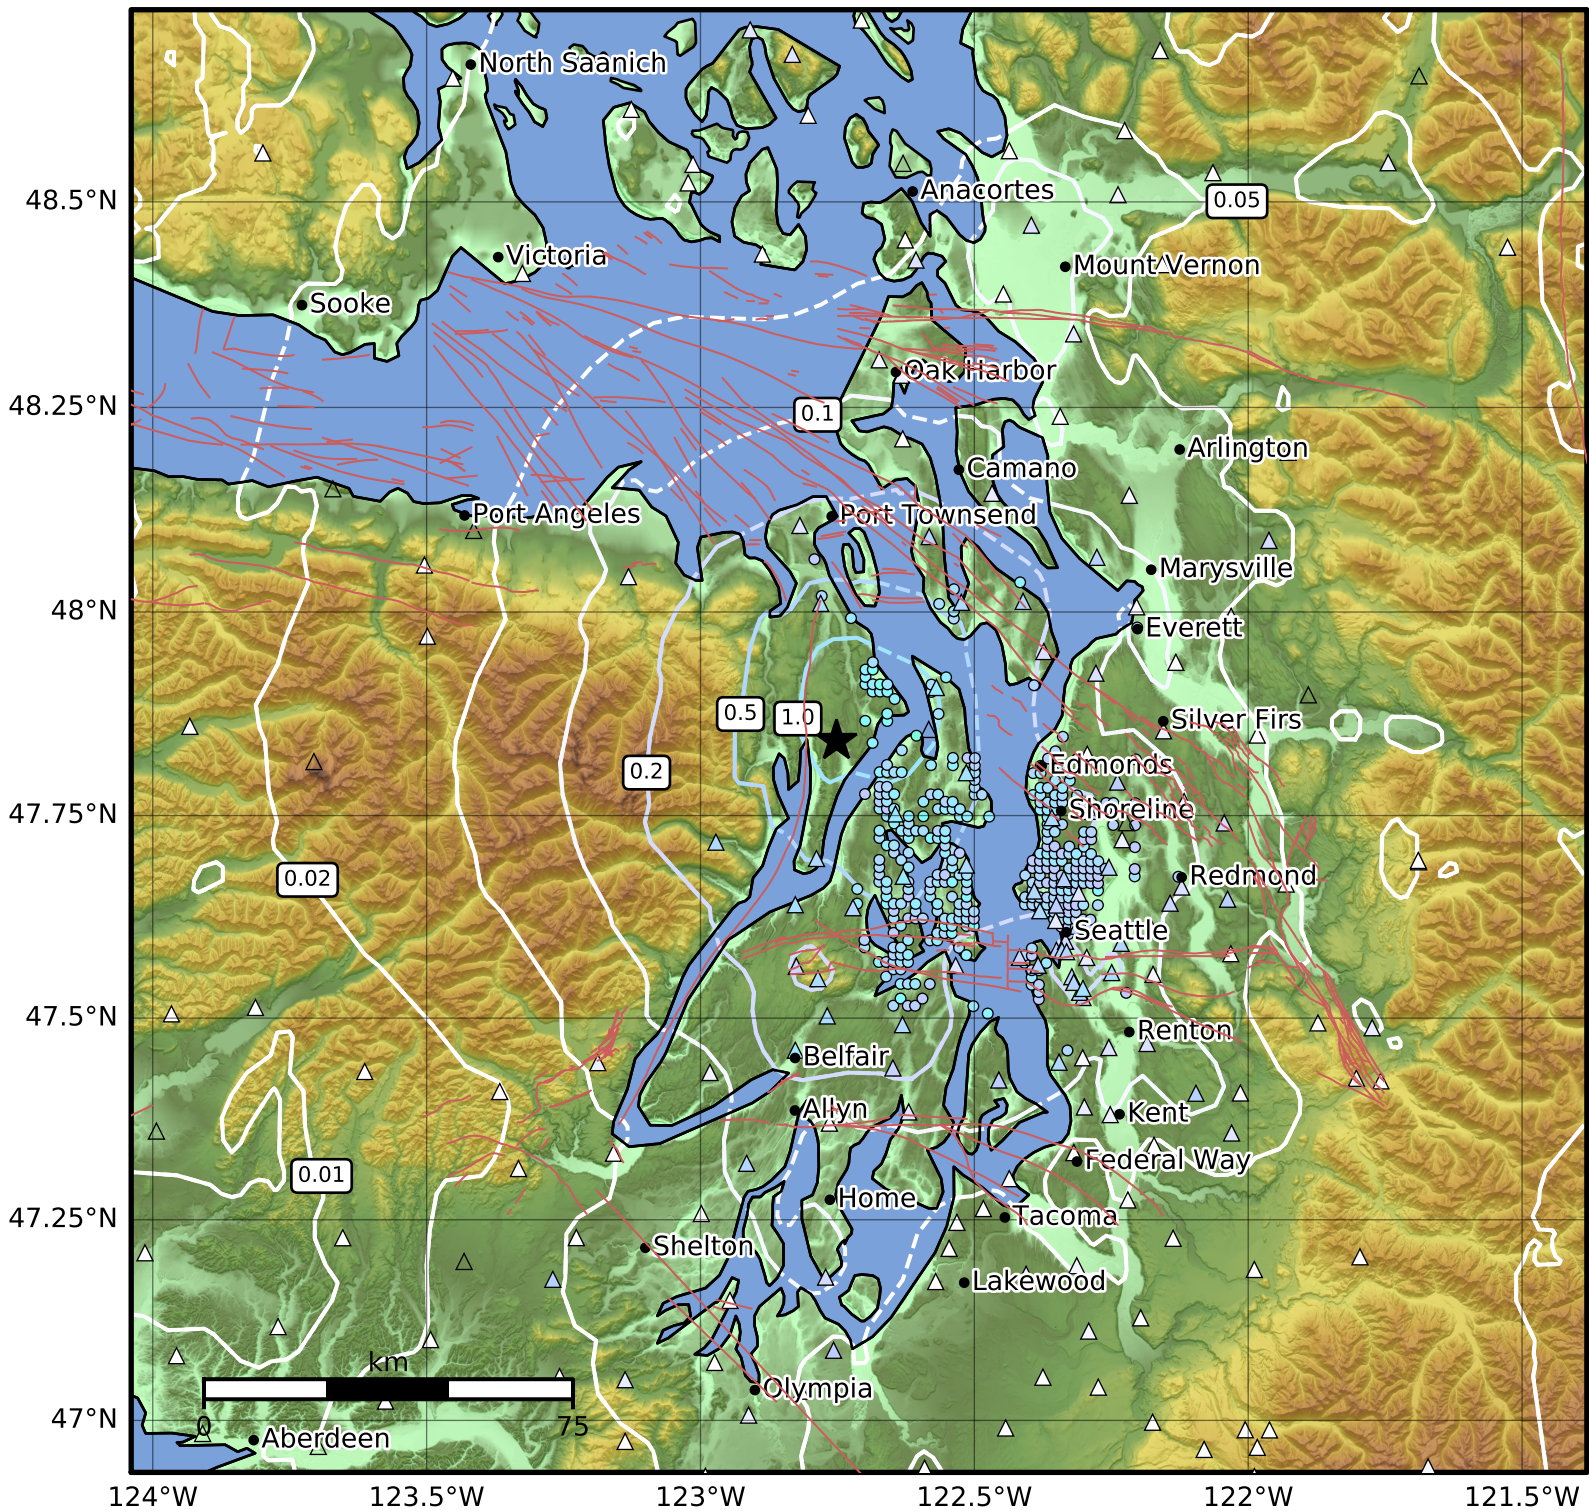

0.3 Second Peak Spectral Acceleration Map PNSN  
 ShakeMap: 14.3 km ( 8.9 mi) NNW from Poulsbo, WA  
 Sep 08, 2022 08:08:25 UTC M3.7 N47.84 W122.75 Depth: 23.3km ID:uw61869652

SA(0.3) (%g)	0.1	0.2	0.5	1	2	5	10	20	50	100	200
--------------	-----	-----	-----	---	---	---	----	----	----	-----	-----

Scale based on Worden et al. (2012)

Version 7: Processed 2022-09-12T21:09:05Z

△ Seismic Instrument ○ Reported Intensity

★ Epicenter