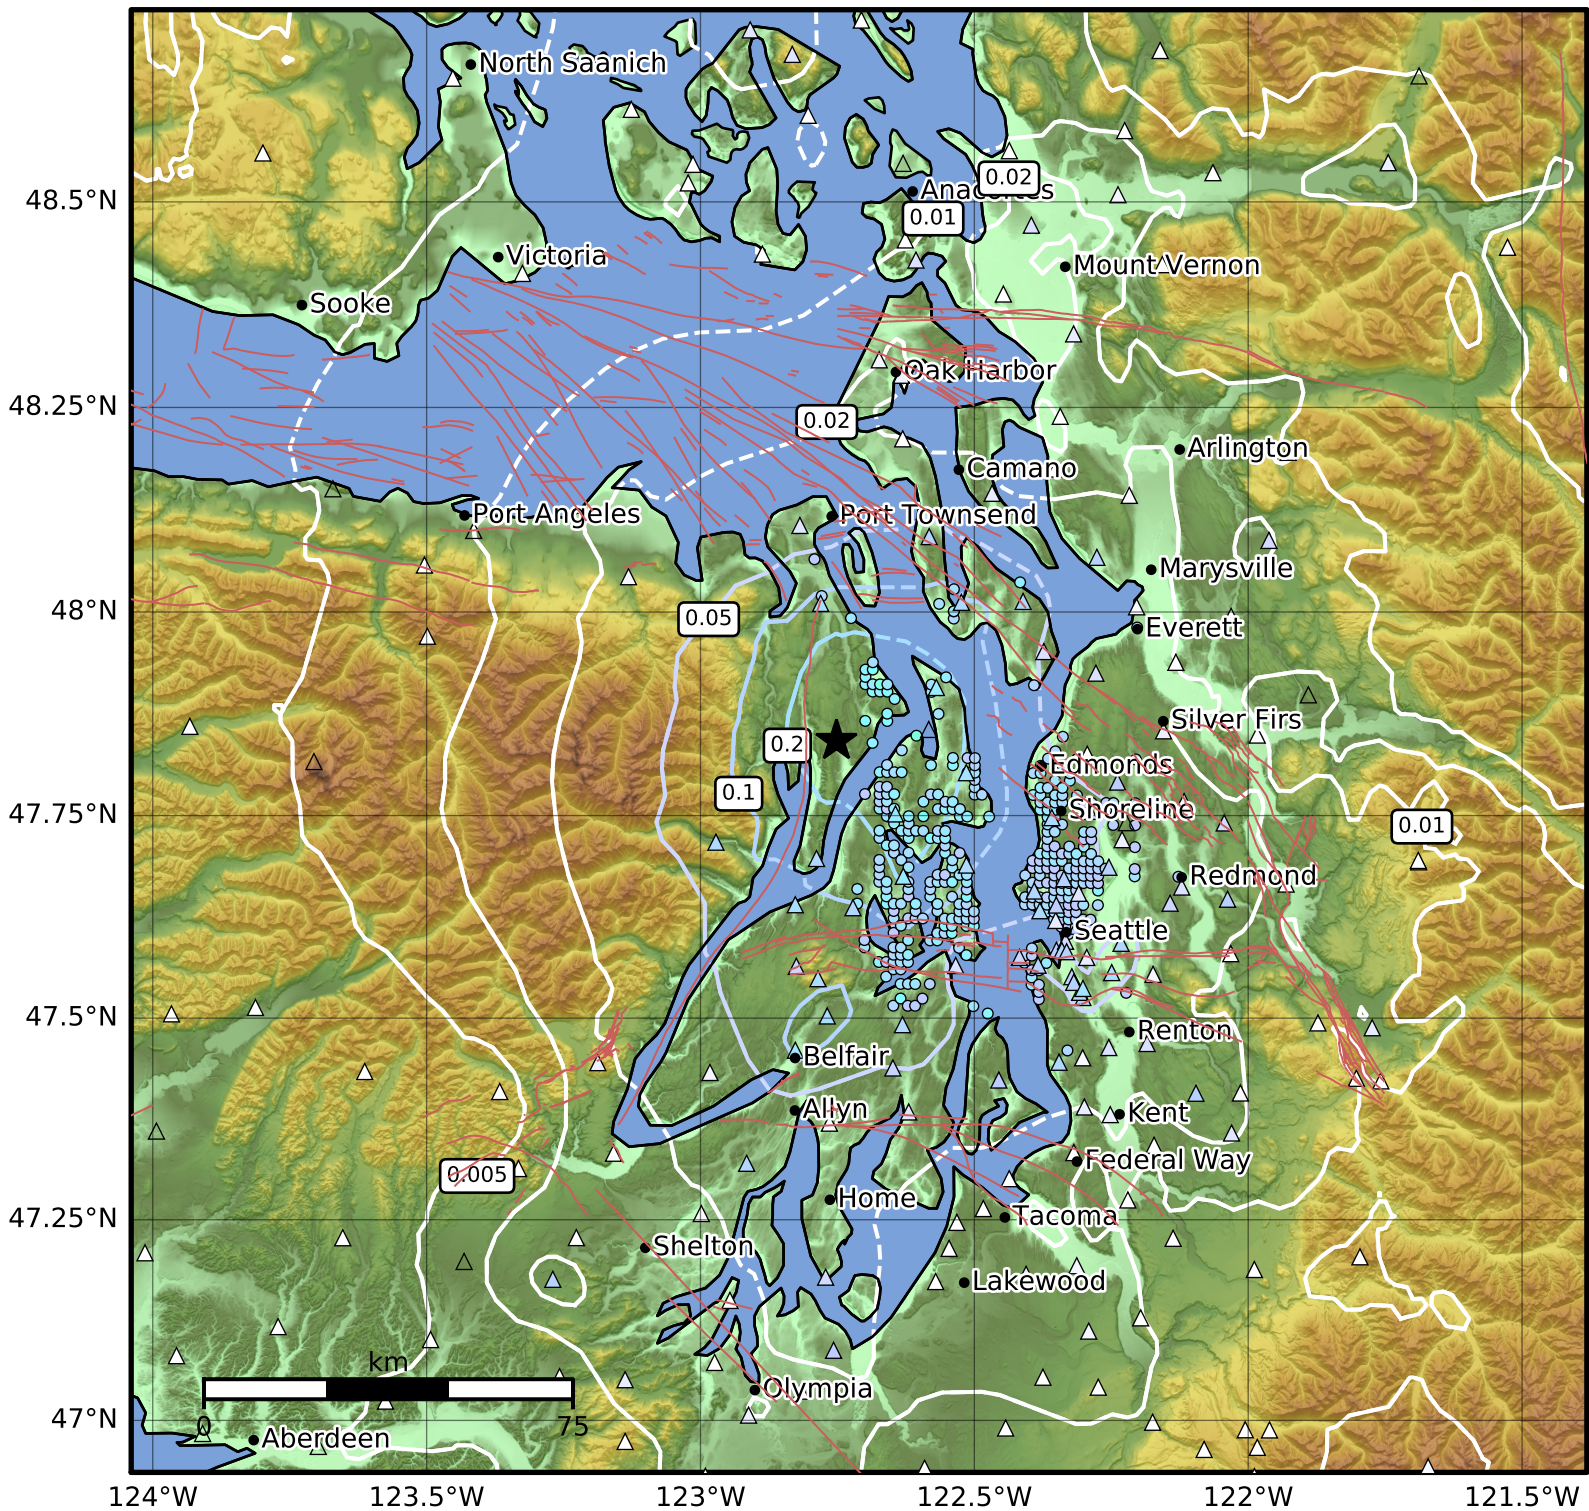

Peak Ground Velocity Map PNSN
 ShakeMap: 14.3 km (8.9 mi) NNW from Poulsbo, WA
 Sep 08, 2022 08:08:25 UTC M3.7 N47.84 W122.75 Depth: 23.3km ID:uw61869652

PGV (cm/s)	0.1	0.2	0.5	1	2	5	10	20	50	100	200
------------	-----	-----	-----	---	---	---	----	----	----	-----	-----

Scale based on Worden et al. (2012)

Version 7: Processed 2022-09-12T21:09:05Z

△ Seismic Instrument ○ Reported Intensity

★ Epicenter