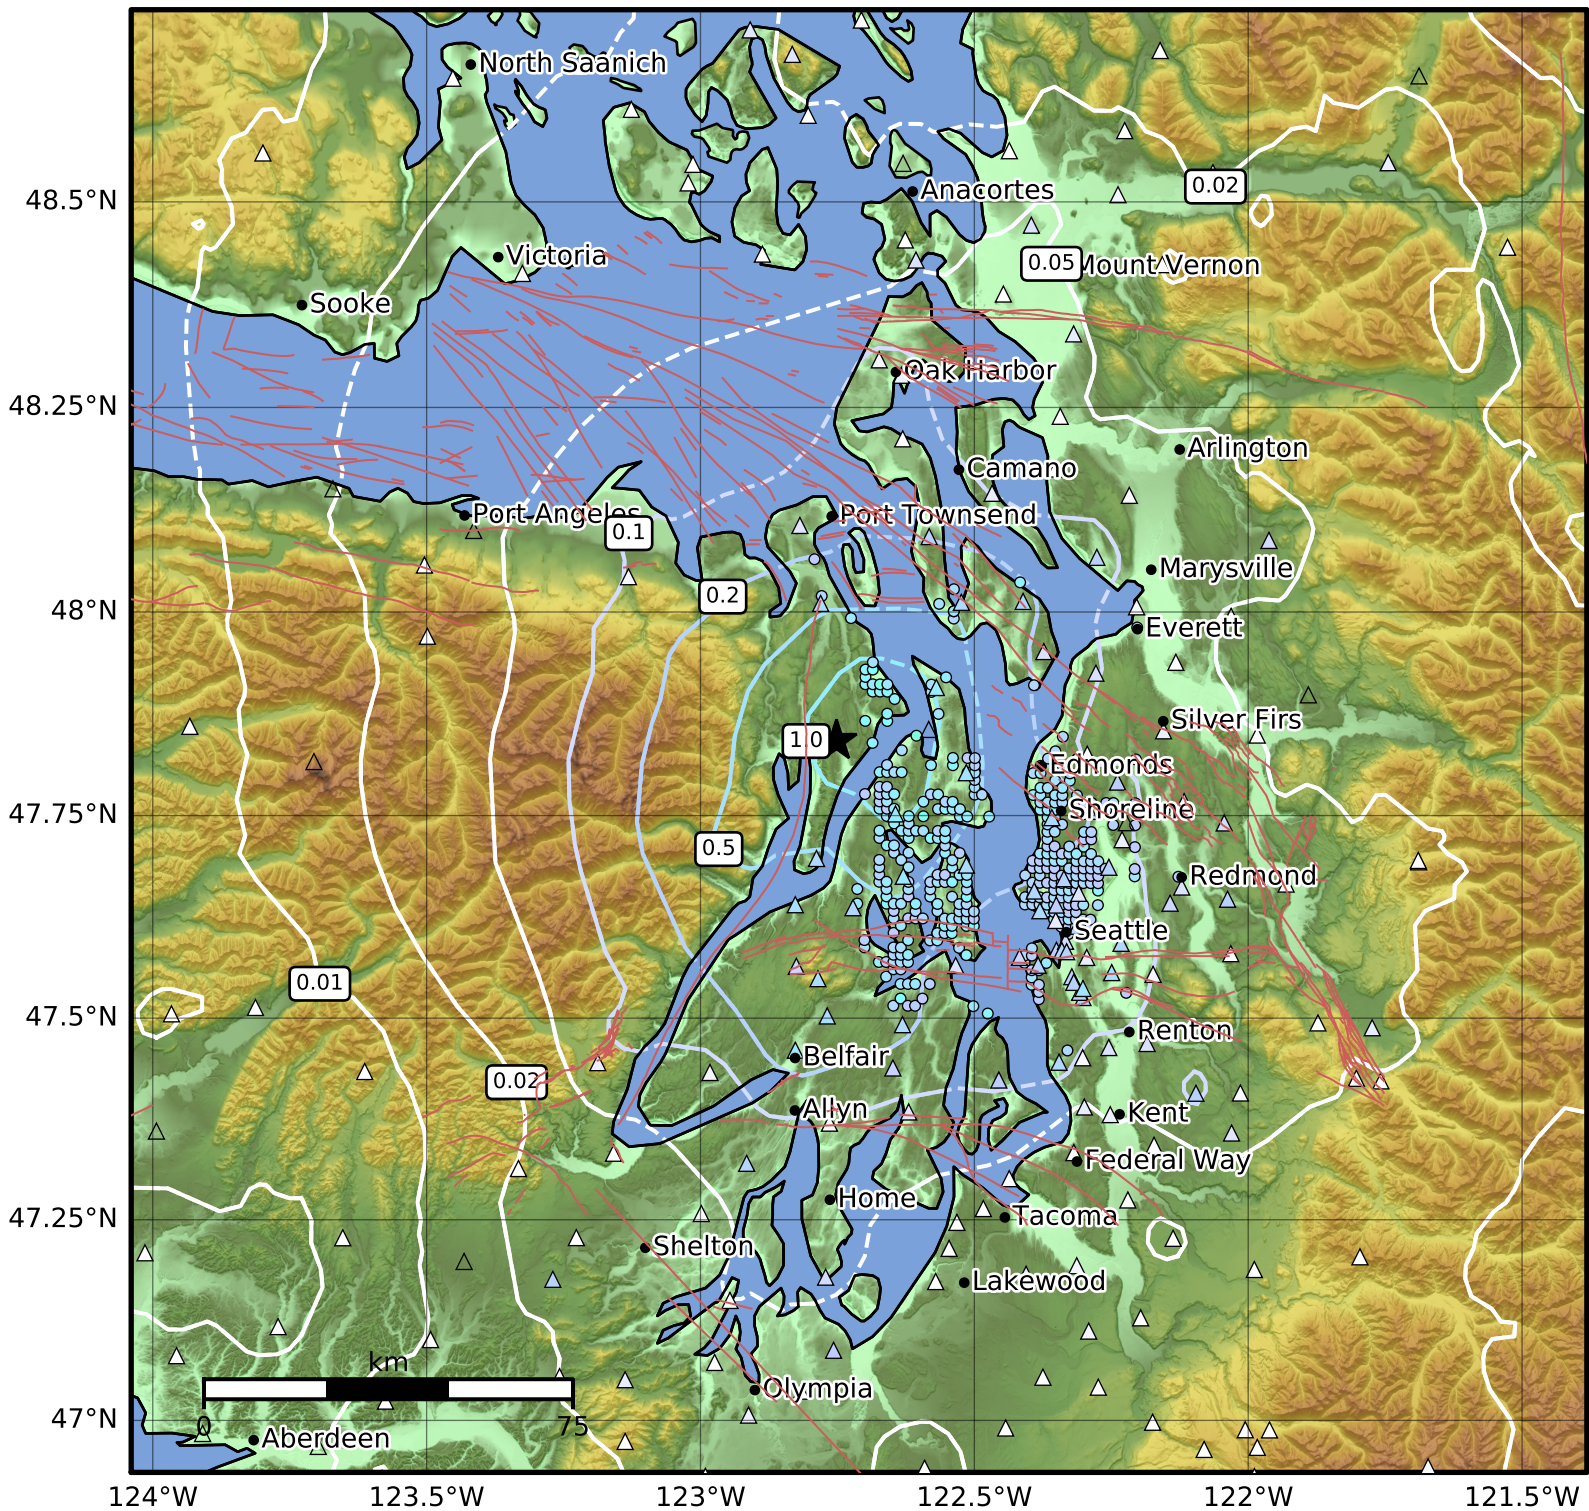

Peak Ground Acceleration Map PNSN
 ShakeMap: 14.3 km (8.9 mi) NNW from Poulsbo, WA
 Sep 08, 2022 08:08:25 UTC M3.7 N47.84 W122.75 Depth: 23.3km ID:uw61869652

PGA (%g)	0.1	0.2	0.5	1	2	5	10	20	50	100	200
----------	-----	-----	-----	---	---	---	----	----	----	-----	-----

Scale based on Worden et al. (2012)

Version 7: Processed 2022-09-12T21:09:05Z

△ Seismic Instrument ○ Reported Intensity

★ Epicenter