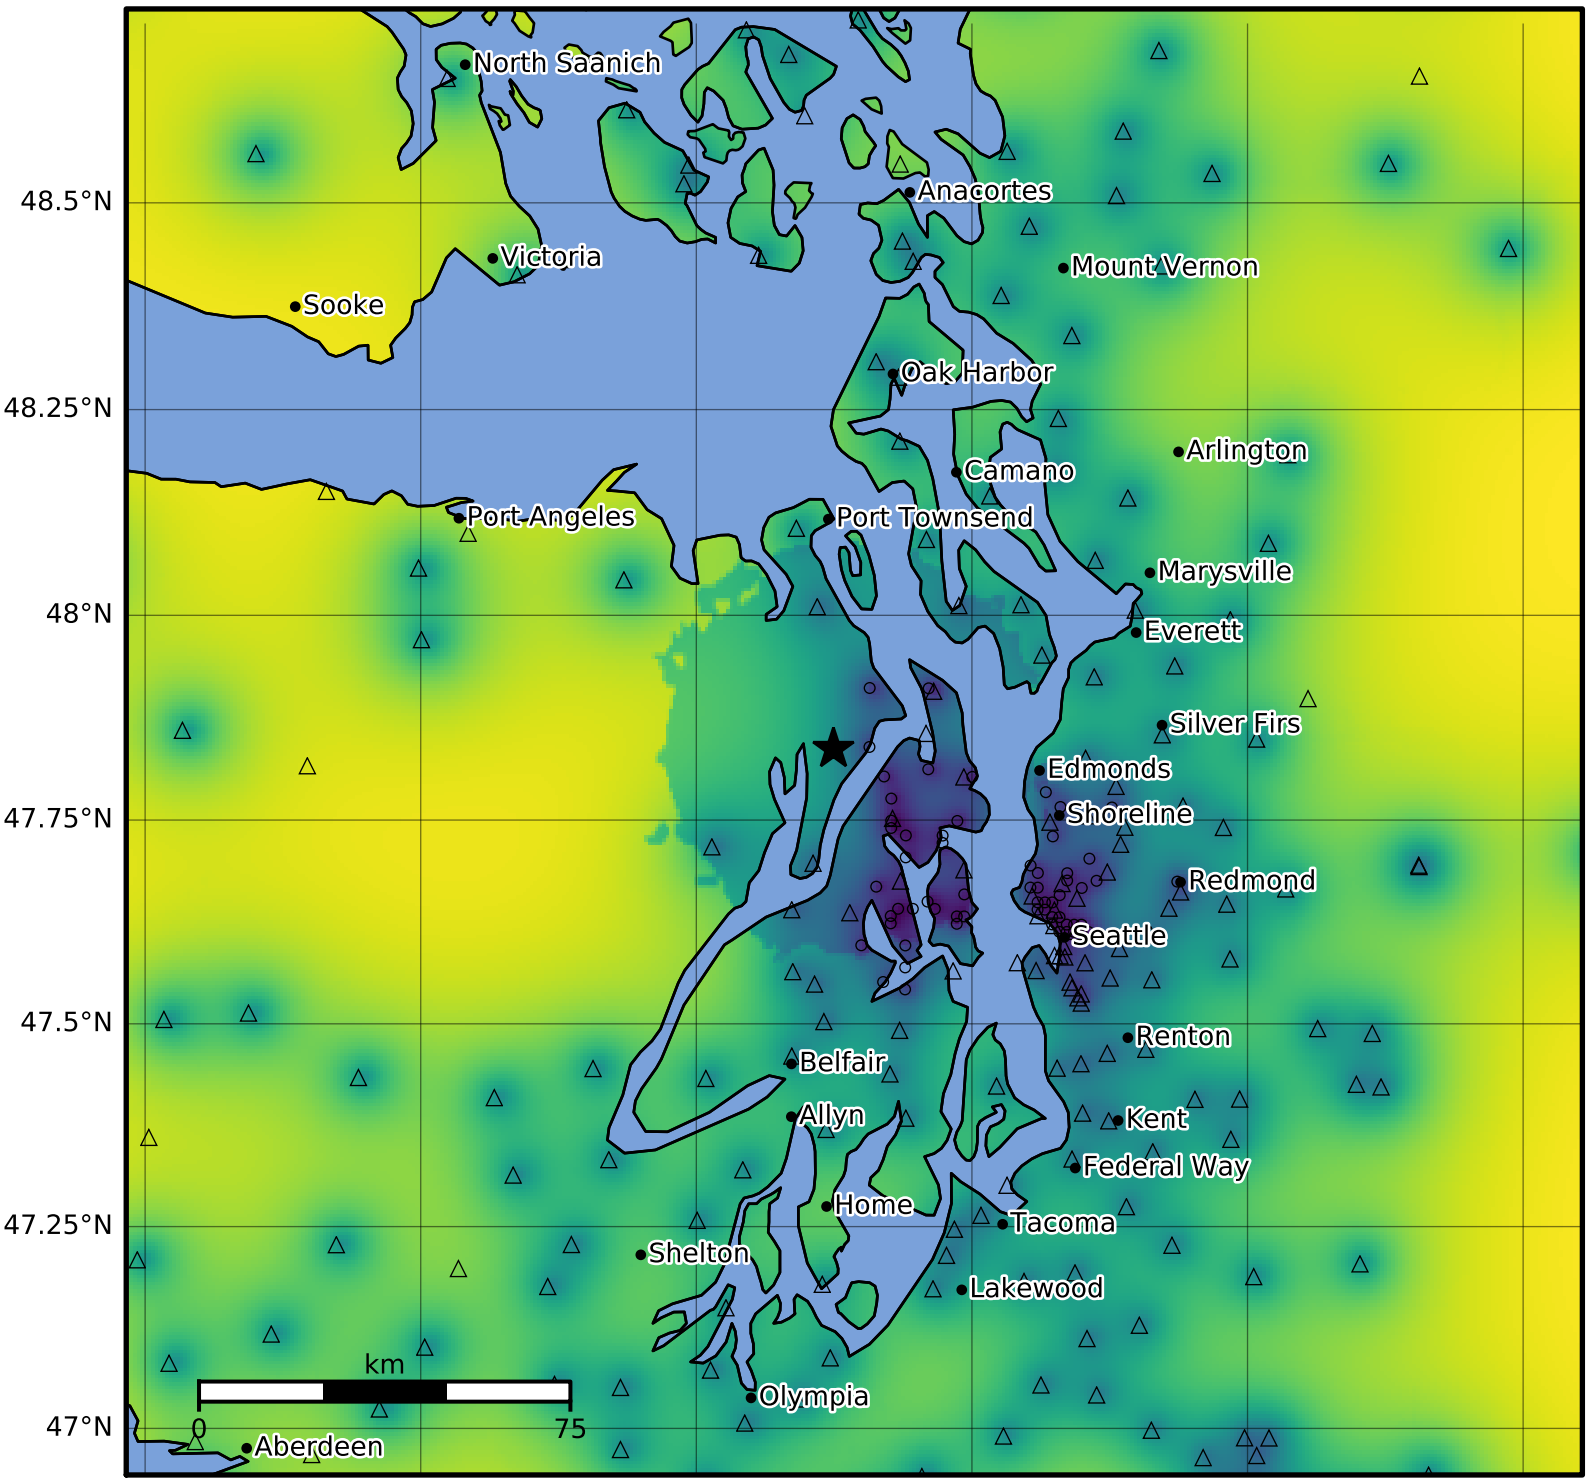

Macroseismic Intensity Map PNSN
Uncertainty ShakeMap: 13.9 km (8.6 mi) NNW from Poulsbo, WA
Sep 08, 2022 08:08:25 UTC M3.7 N47.84 W122.75 Depth: 23.4km ID:uw61869652

Version 5: Processed 2022-09-08T09:15:20Z