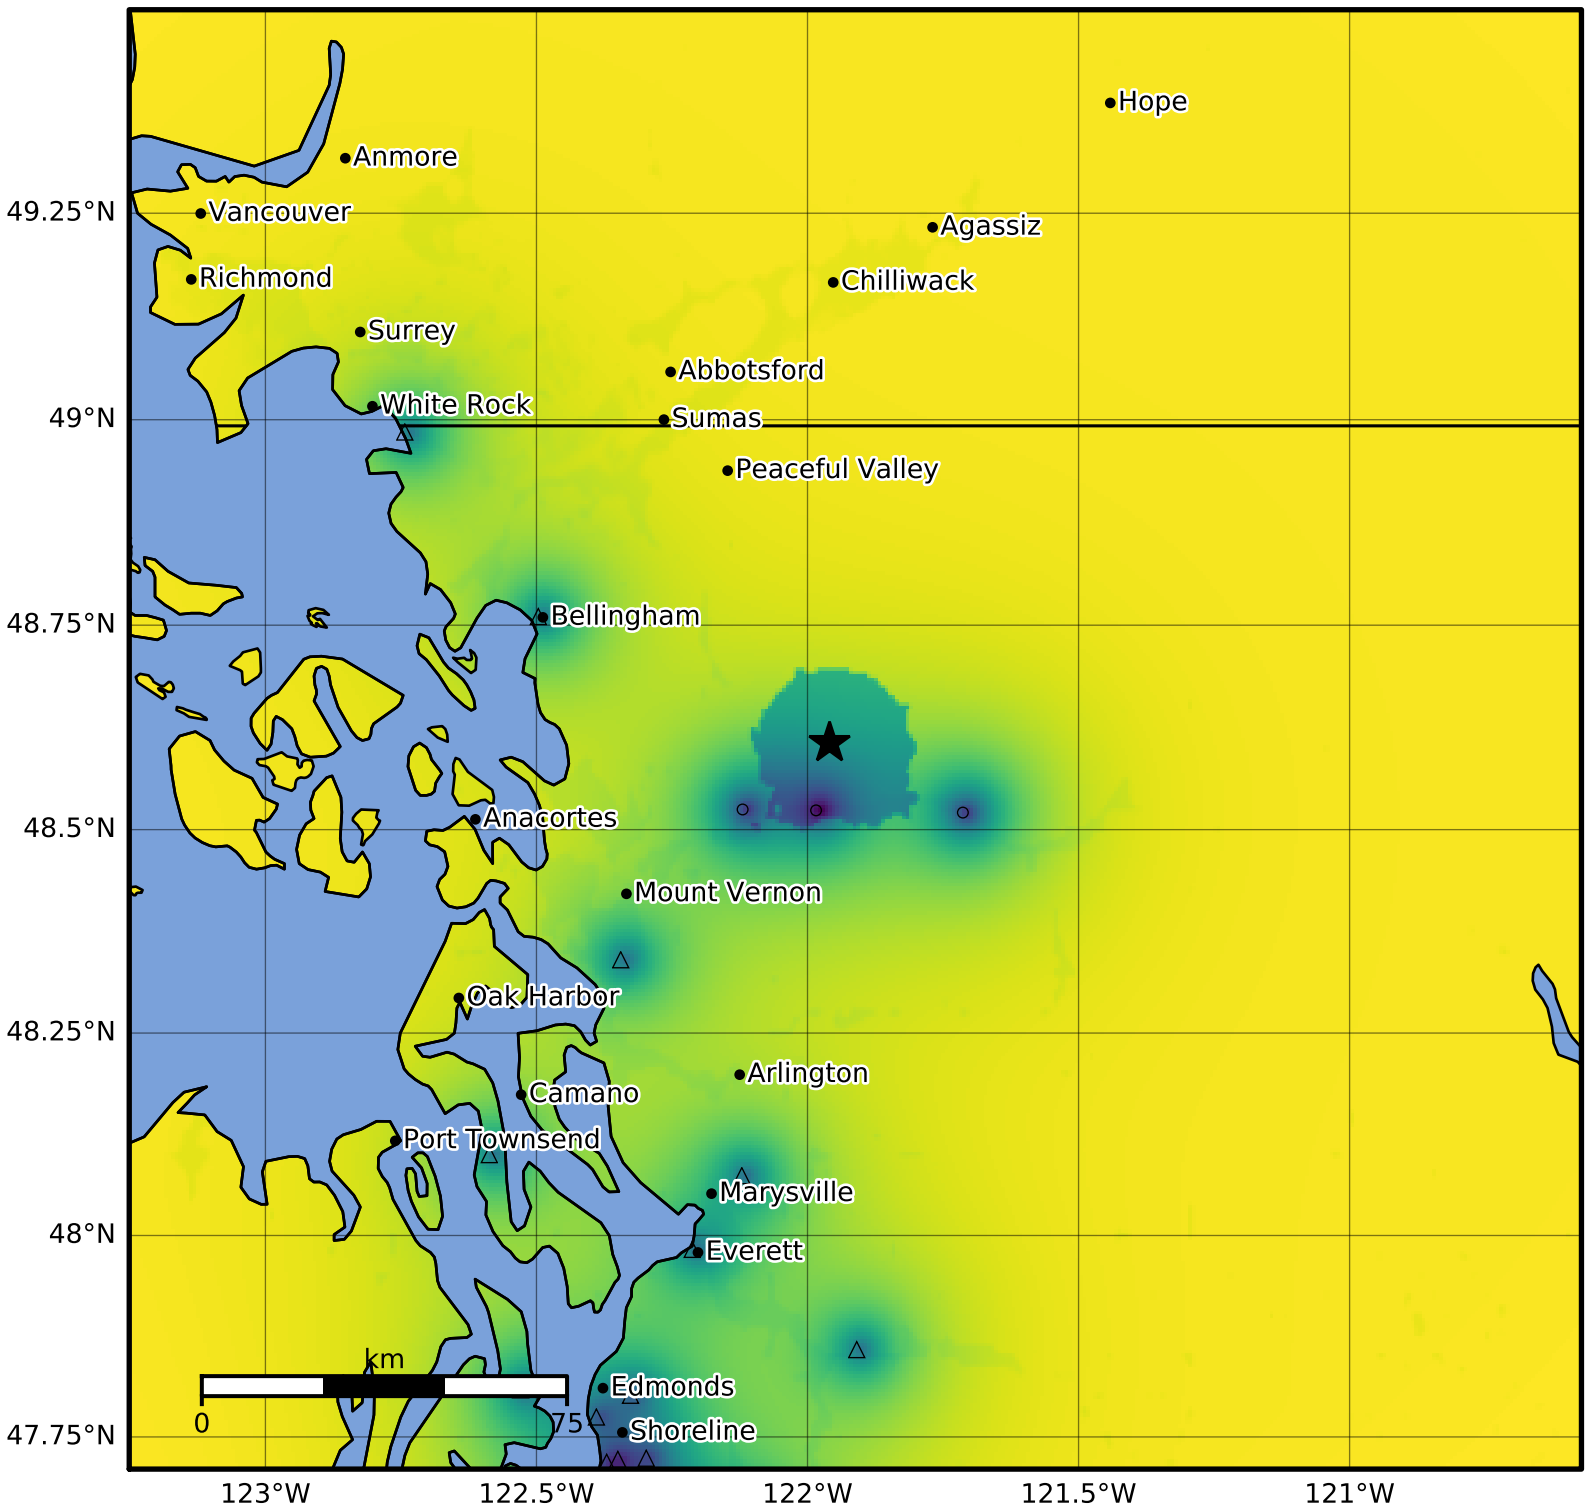

Macroseismic Intensity Map PNSN  
Uncertainty ShakeMap: 17.2 km ( 10.7 mi) NW from Concrete, WA  
Aug 23, 2021 22:27:26 UTC M2.8 N48.61 W121.96 Depth: 2.4km ID:uw61761777

Version 1: Processed 2025-09-14T15:50:41Z