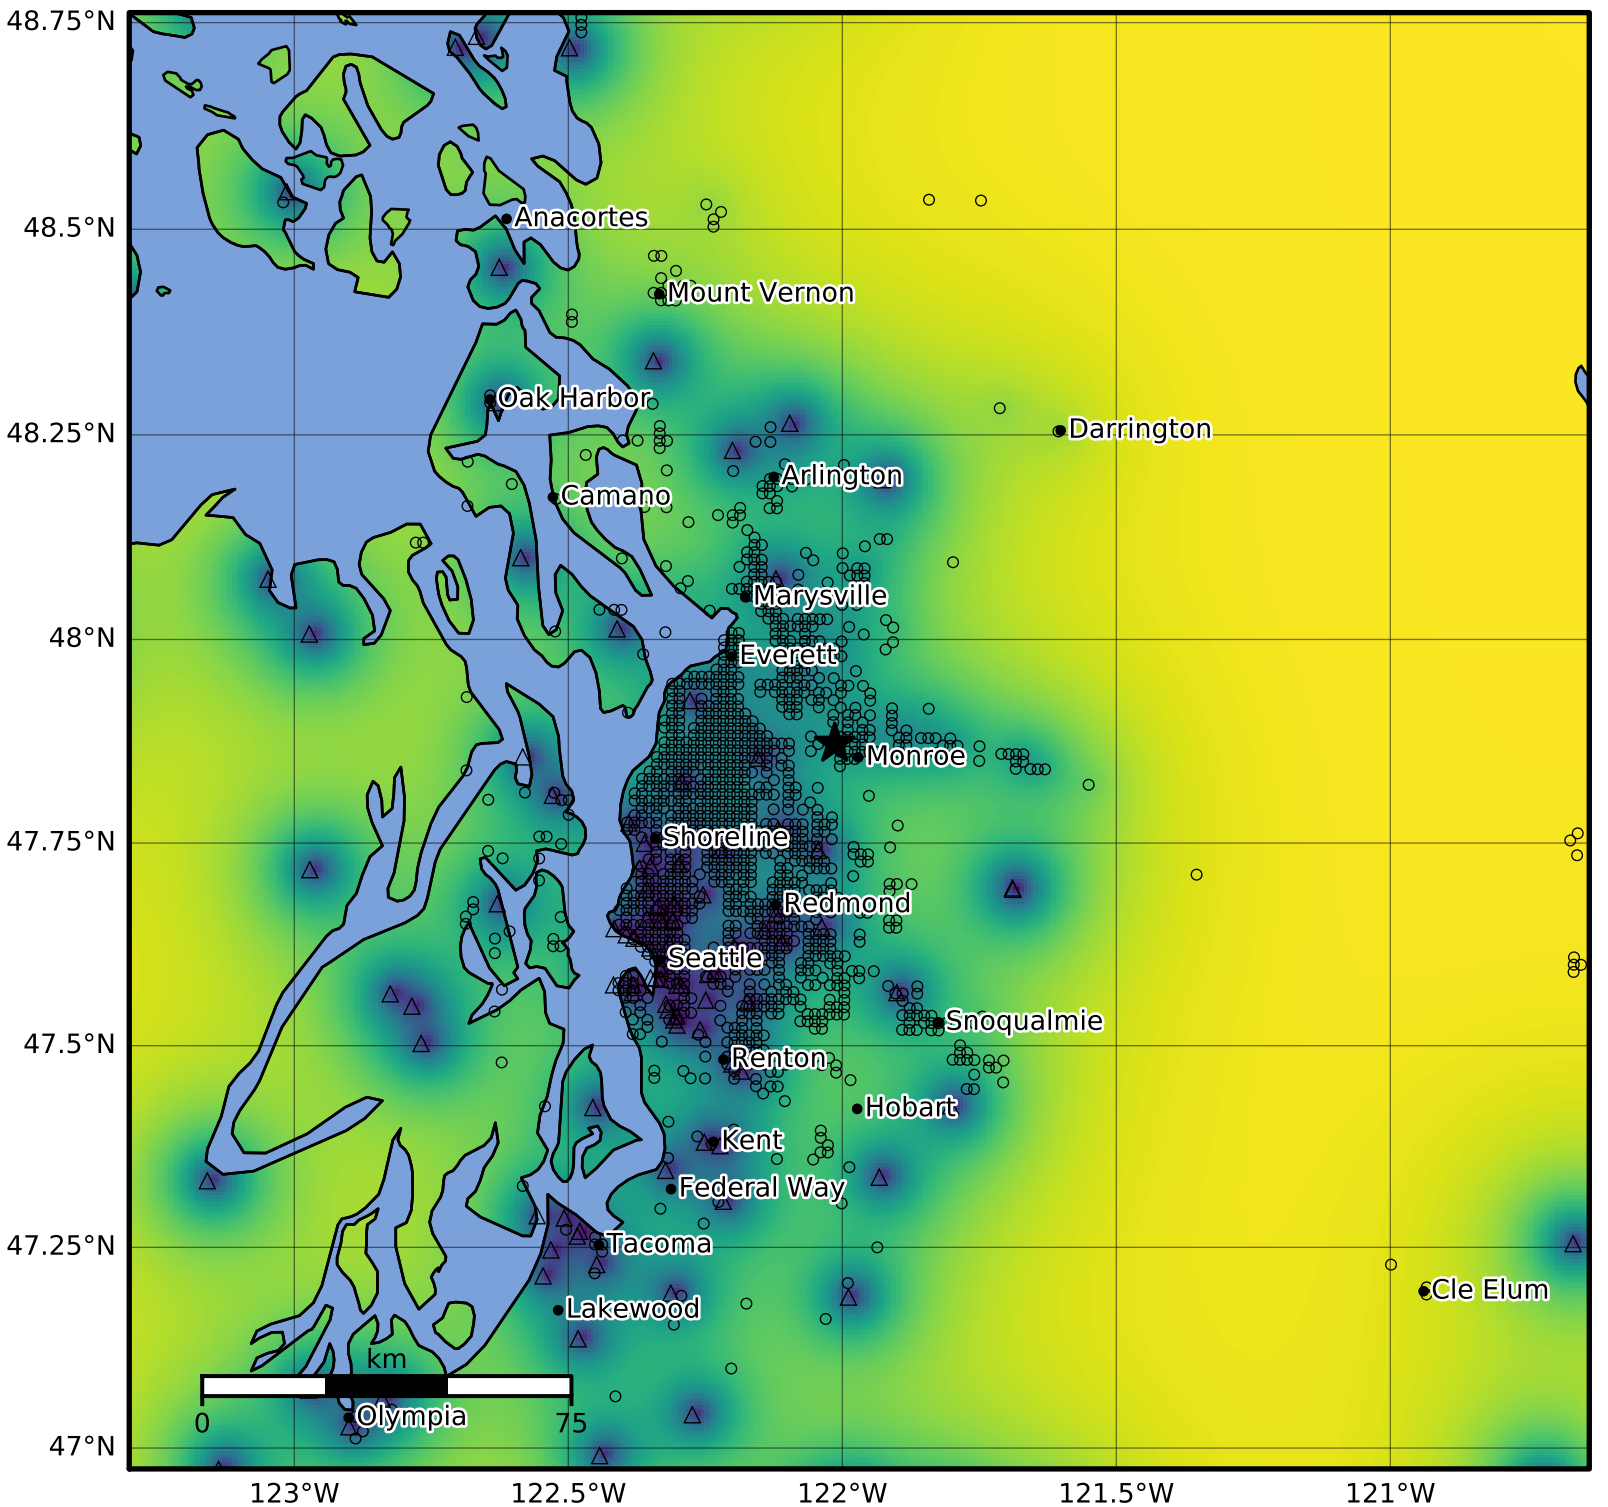

3.0 Second Peak Spectral Acceleration Map PNSN
Uncertainty ShakeMap: 3.6 km (2.2 mi) NW from Monroe, WA
Jul 12, 2019 09:51:38 UTC M4.6 N47.87 W122.01 Depth: 29.0km ID:uw61535372

Version 1: Processed 2023-08-17T18:39:22Z