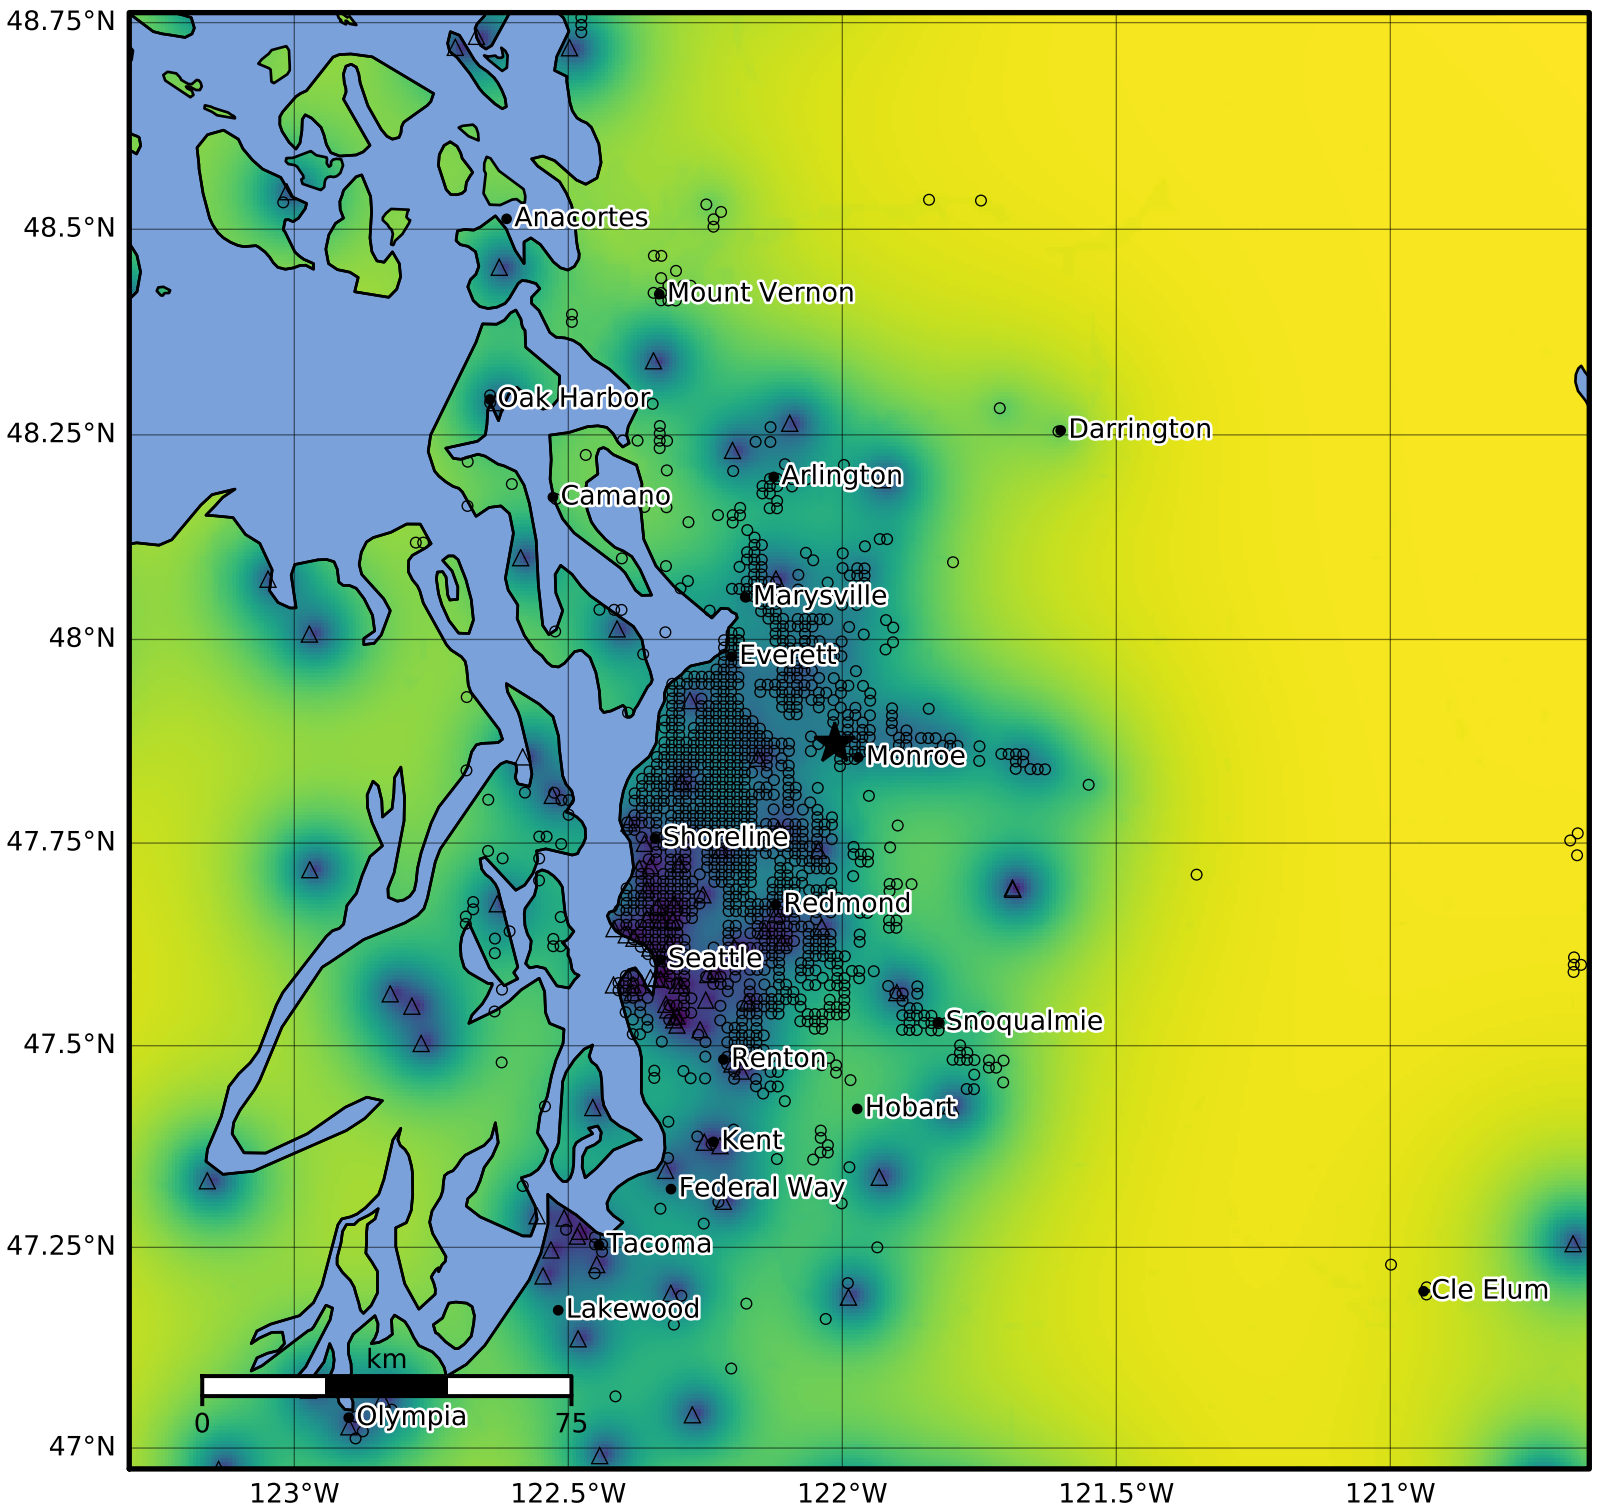

1.0 Second Peak Spectral Acceleration Map PNSN
Uncertainty ShakeMap: 3.6 km (2.2 mi) NW from Monroe, WA
Jul 12, 2019 09:51:38 UTC M4.6 N47.87 W122.01 Depth: 29.0km ID:uw61535372

Version 1: Processed 2023-08-17T18:39:22Z