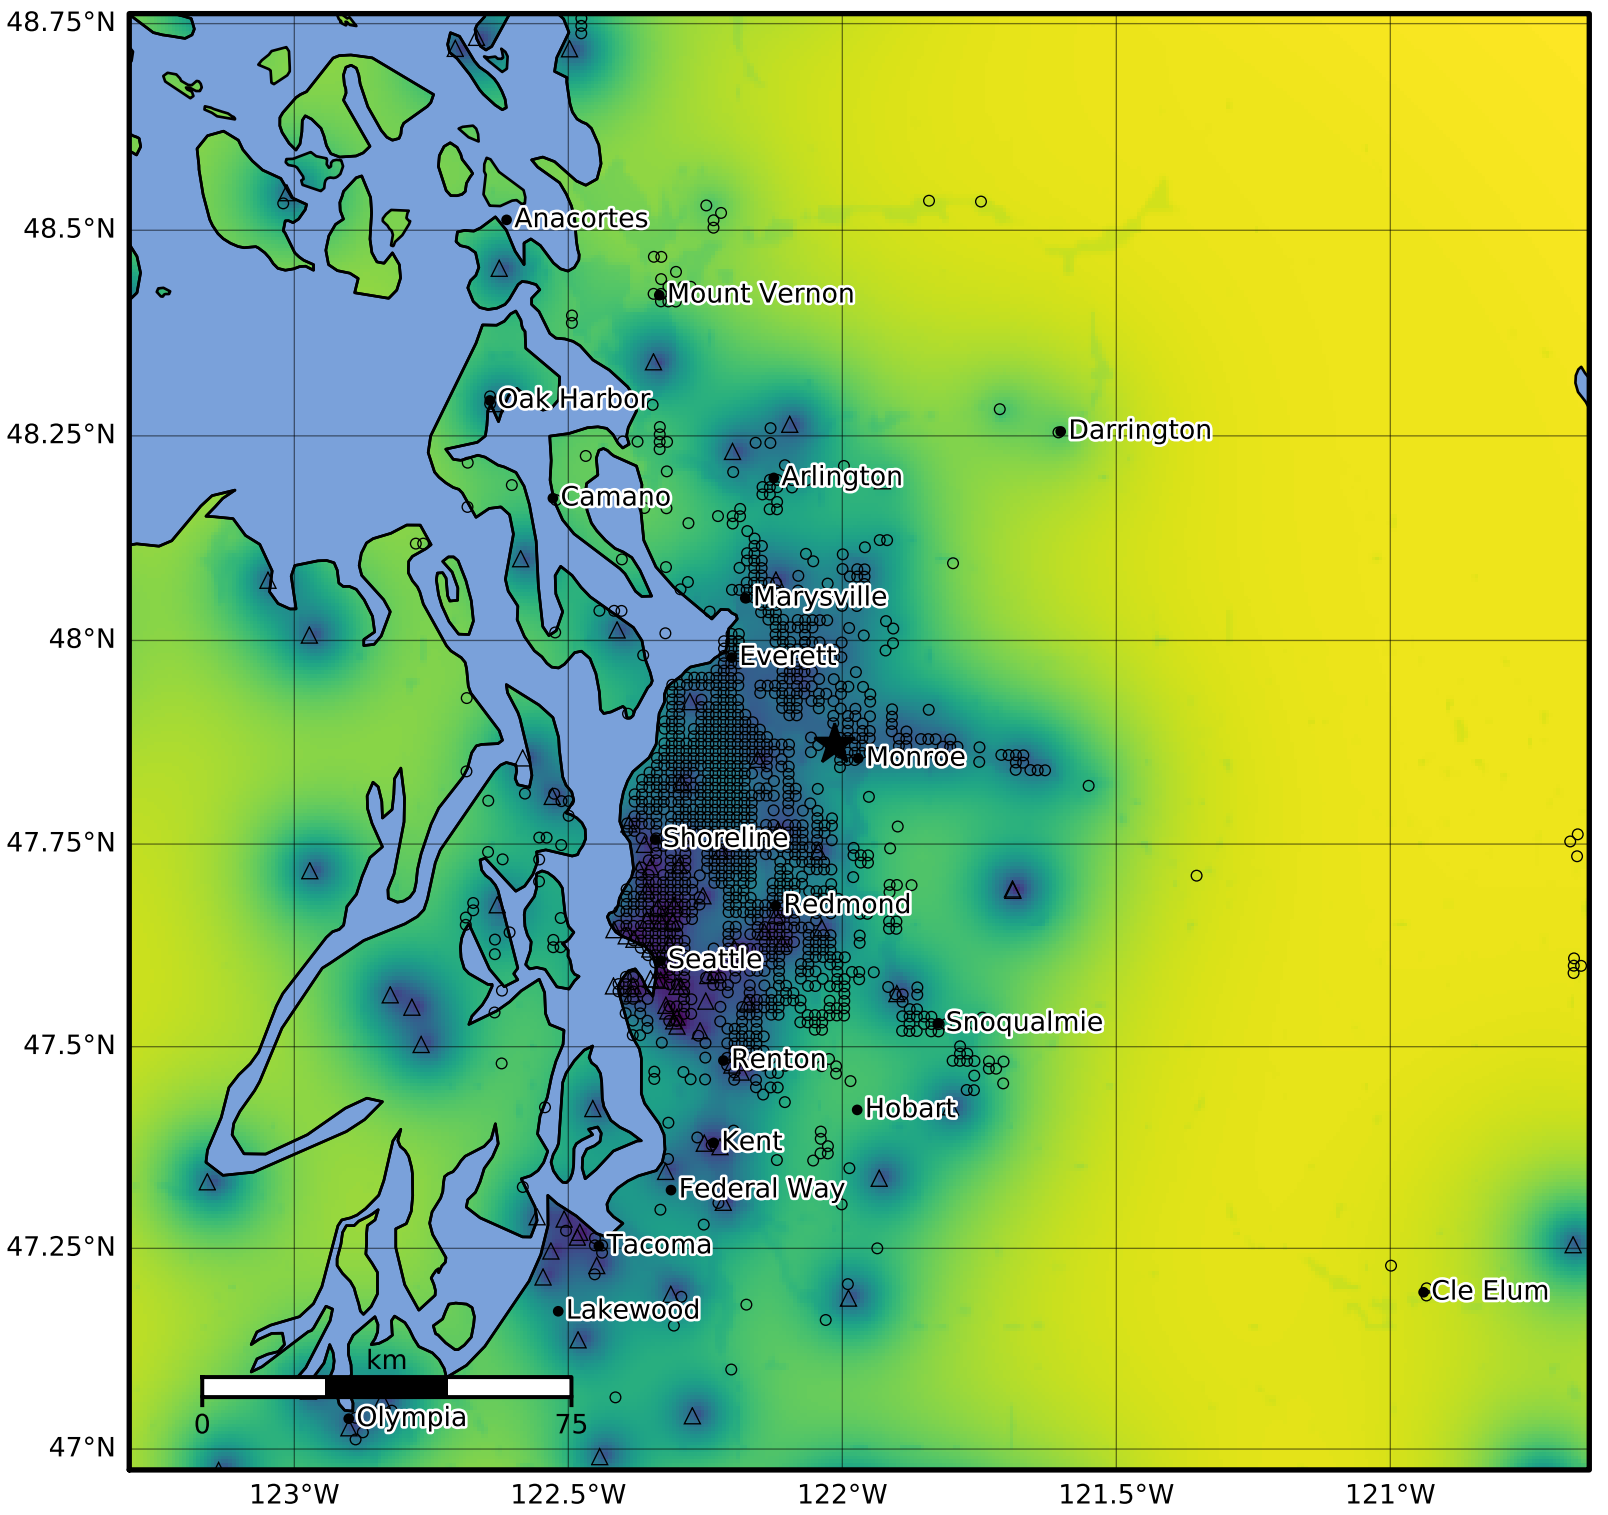

0.3 Second Peak Spectral Acceleration Map PNSN  
Uncertainty ShakeMap: 3.6 km ( 2.2 mi) NW from Monroe, WA  
Jul 12, 2019 09:51:38 UTC M4.6 N47.87 W122.01 Depth: 29.0km ID:uw61535372

Version 1: Processed 2023-08-17T18:39:22Z