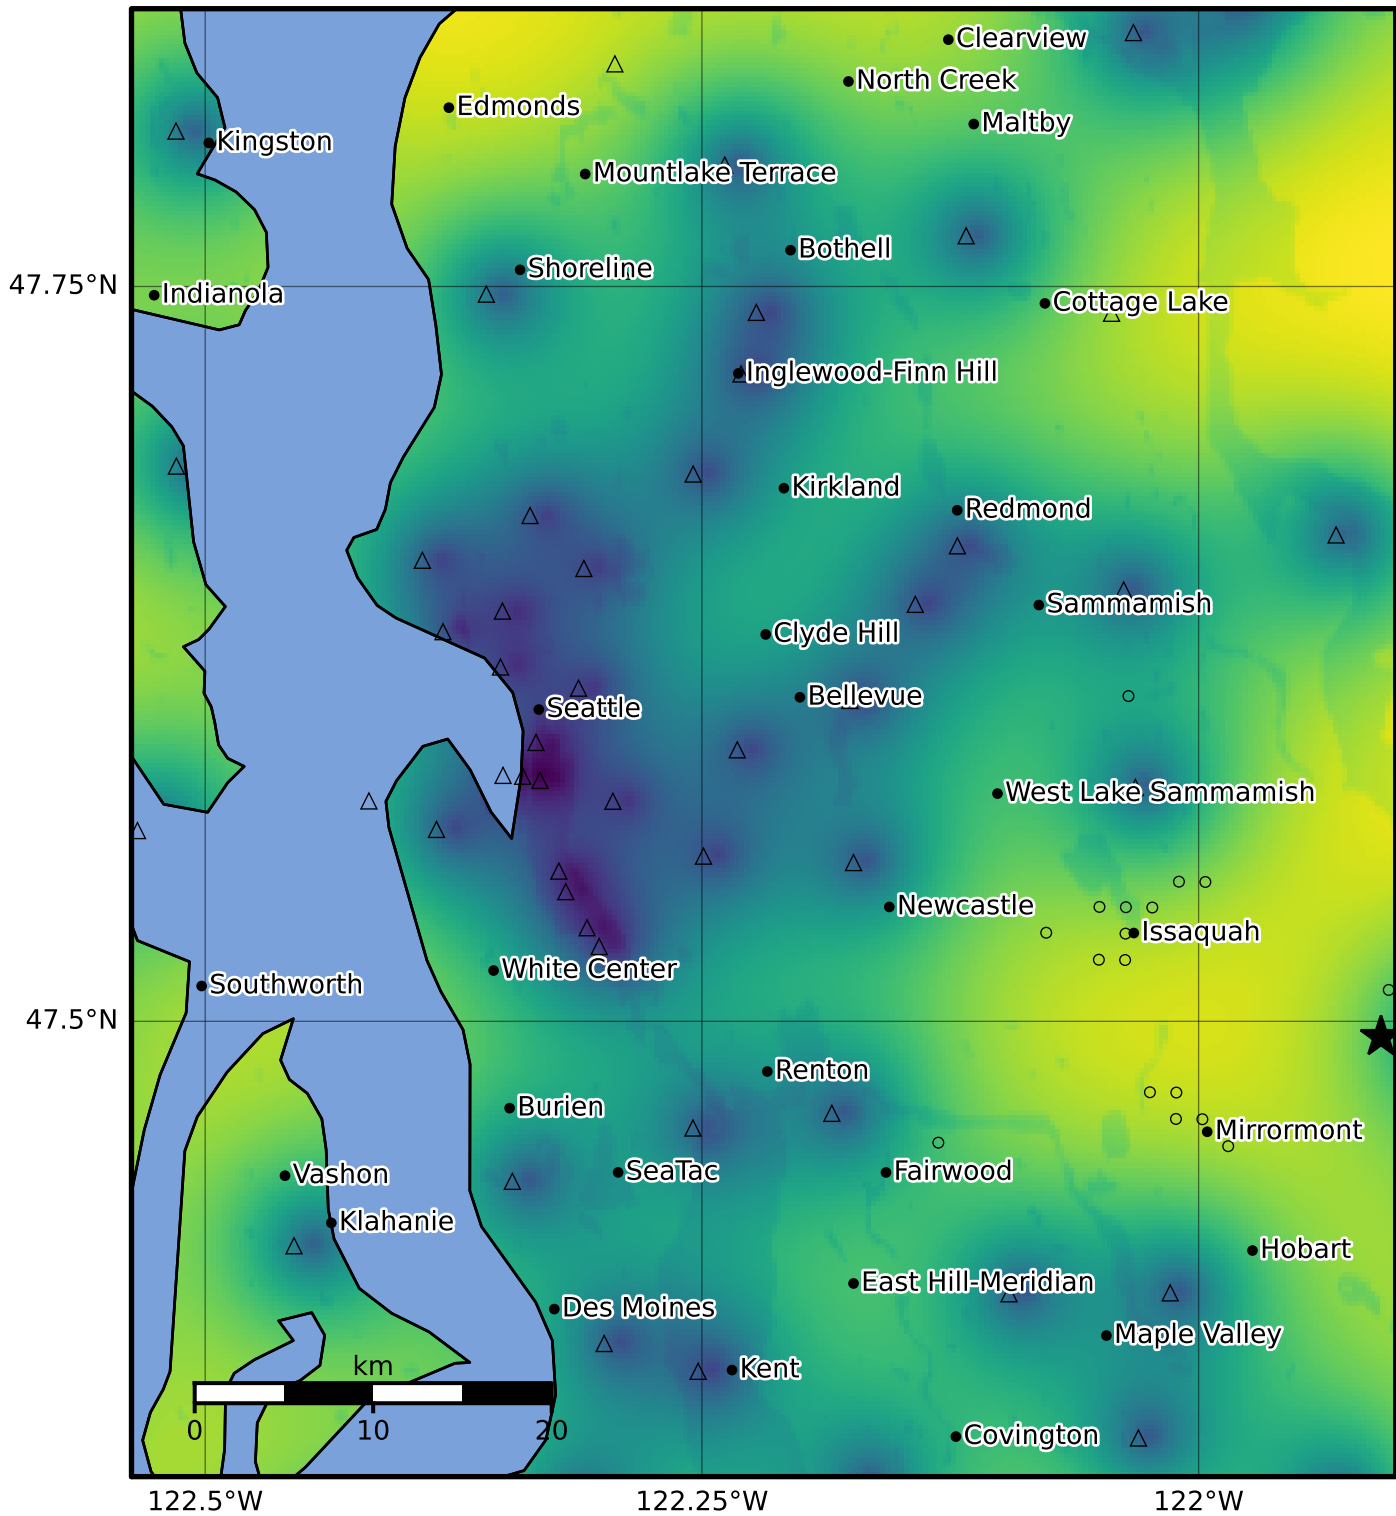

0.3 Second Peak Spectral Acceleration Map PNSN
Uncertainty ShakeMap: 8.2 km (5.1 mi) SSW from Fall City, WA
Mar 07, 2024 01:48:35 UTC M3.1 N47.49 W121.91 Depth: 12.0km ID:uw61988126

Version 3: Processed 2024-03-07T19:46:46Z