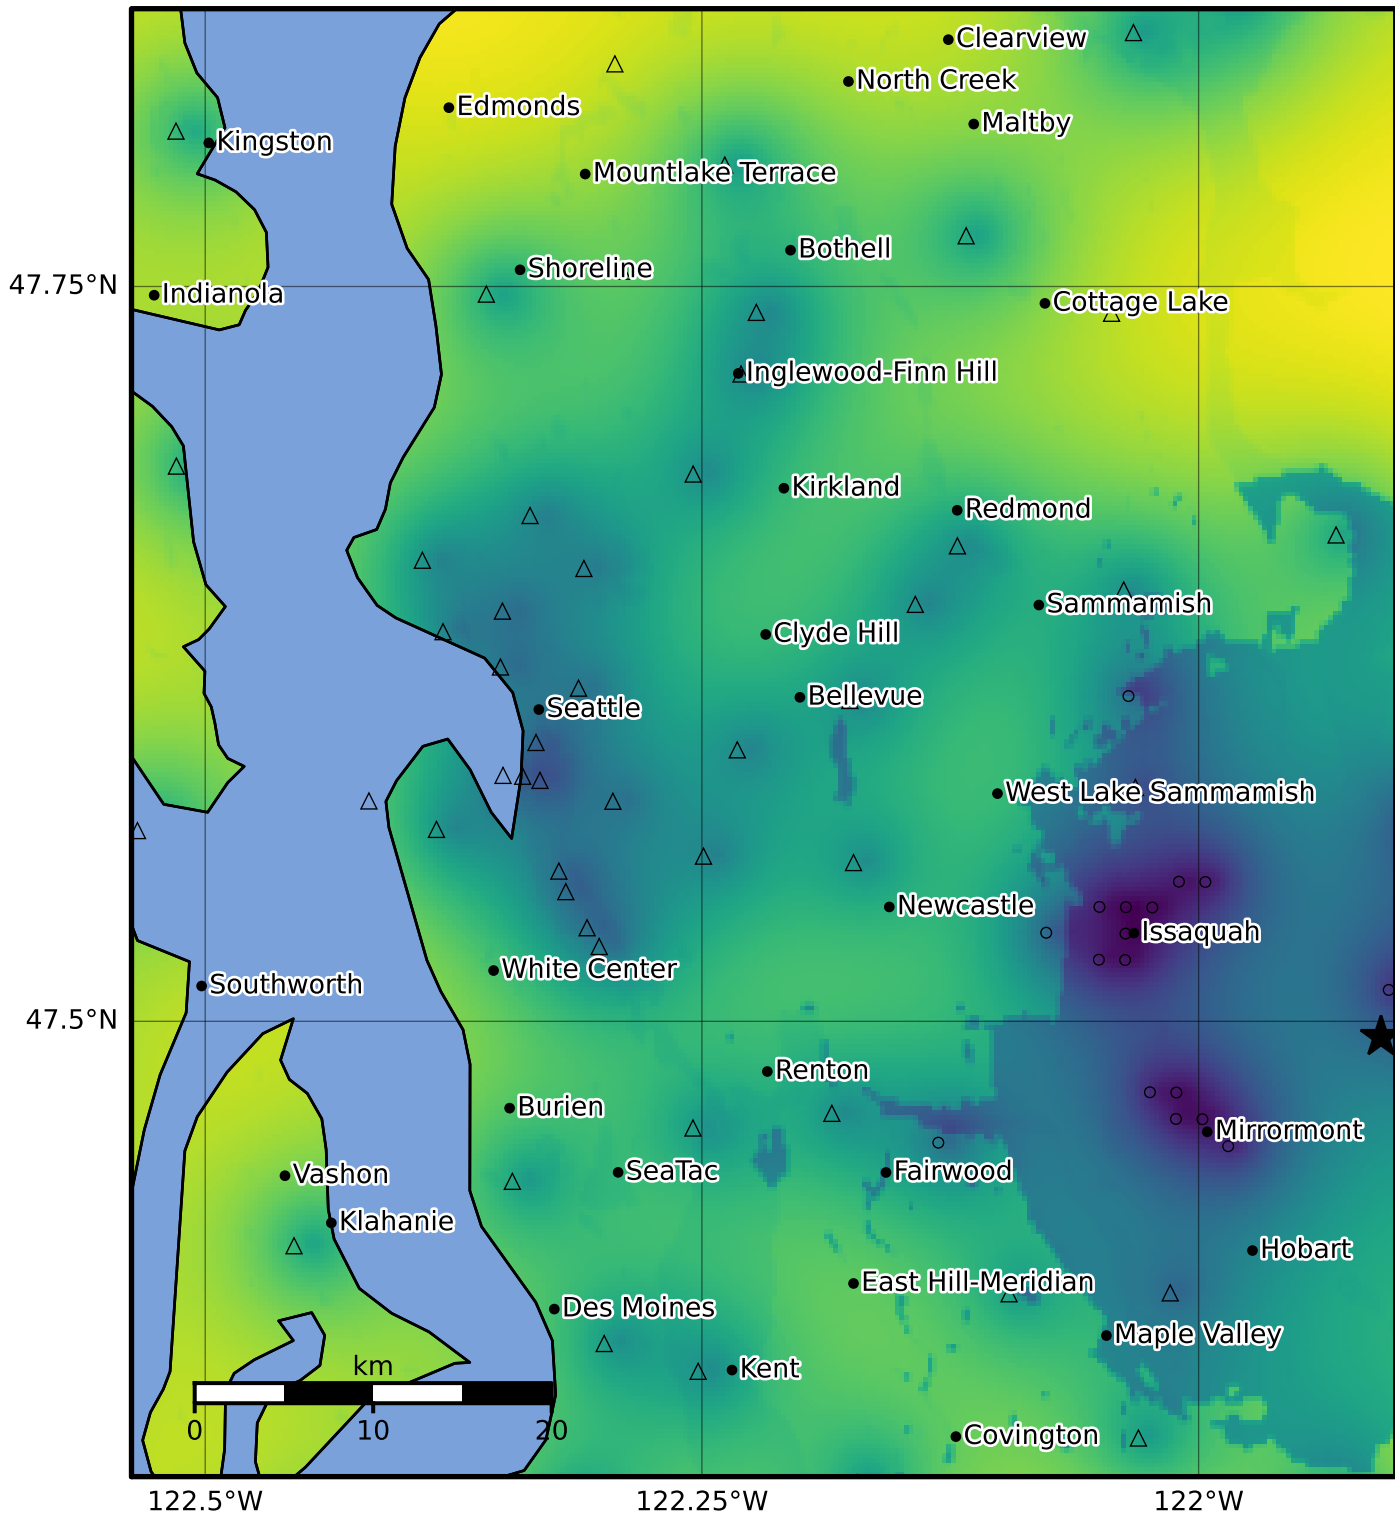

Macroseismic Intensity Map PNSN
Uncertainty ShakeMap: 8.2 km (5.1 mi) SSW from Fall City, WA
Mar 07, 2024 01:48:35 UTC M3.1 N47.49 W121.91 Depth: 12.0km ID:uw61988126

Version 3: Processed 2024-03-07T19:46:46Z