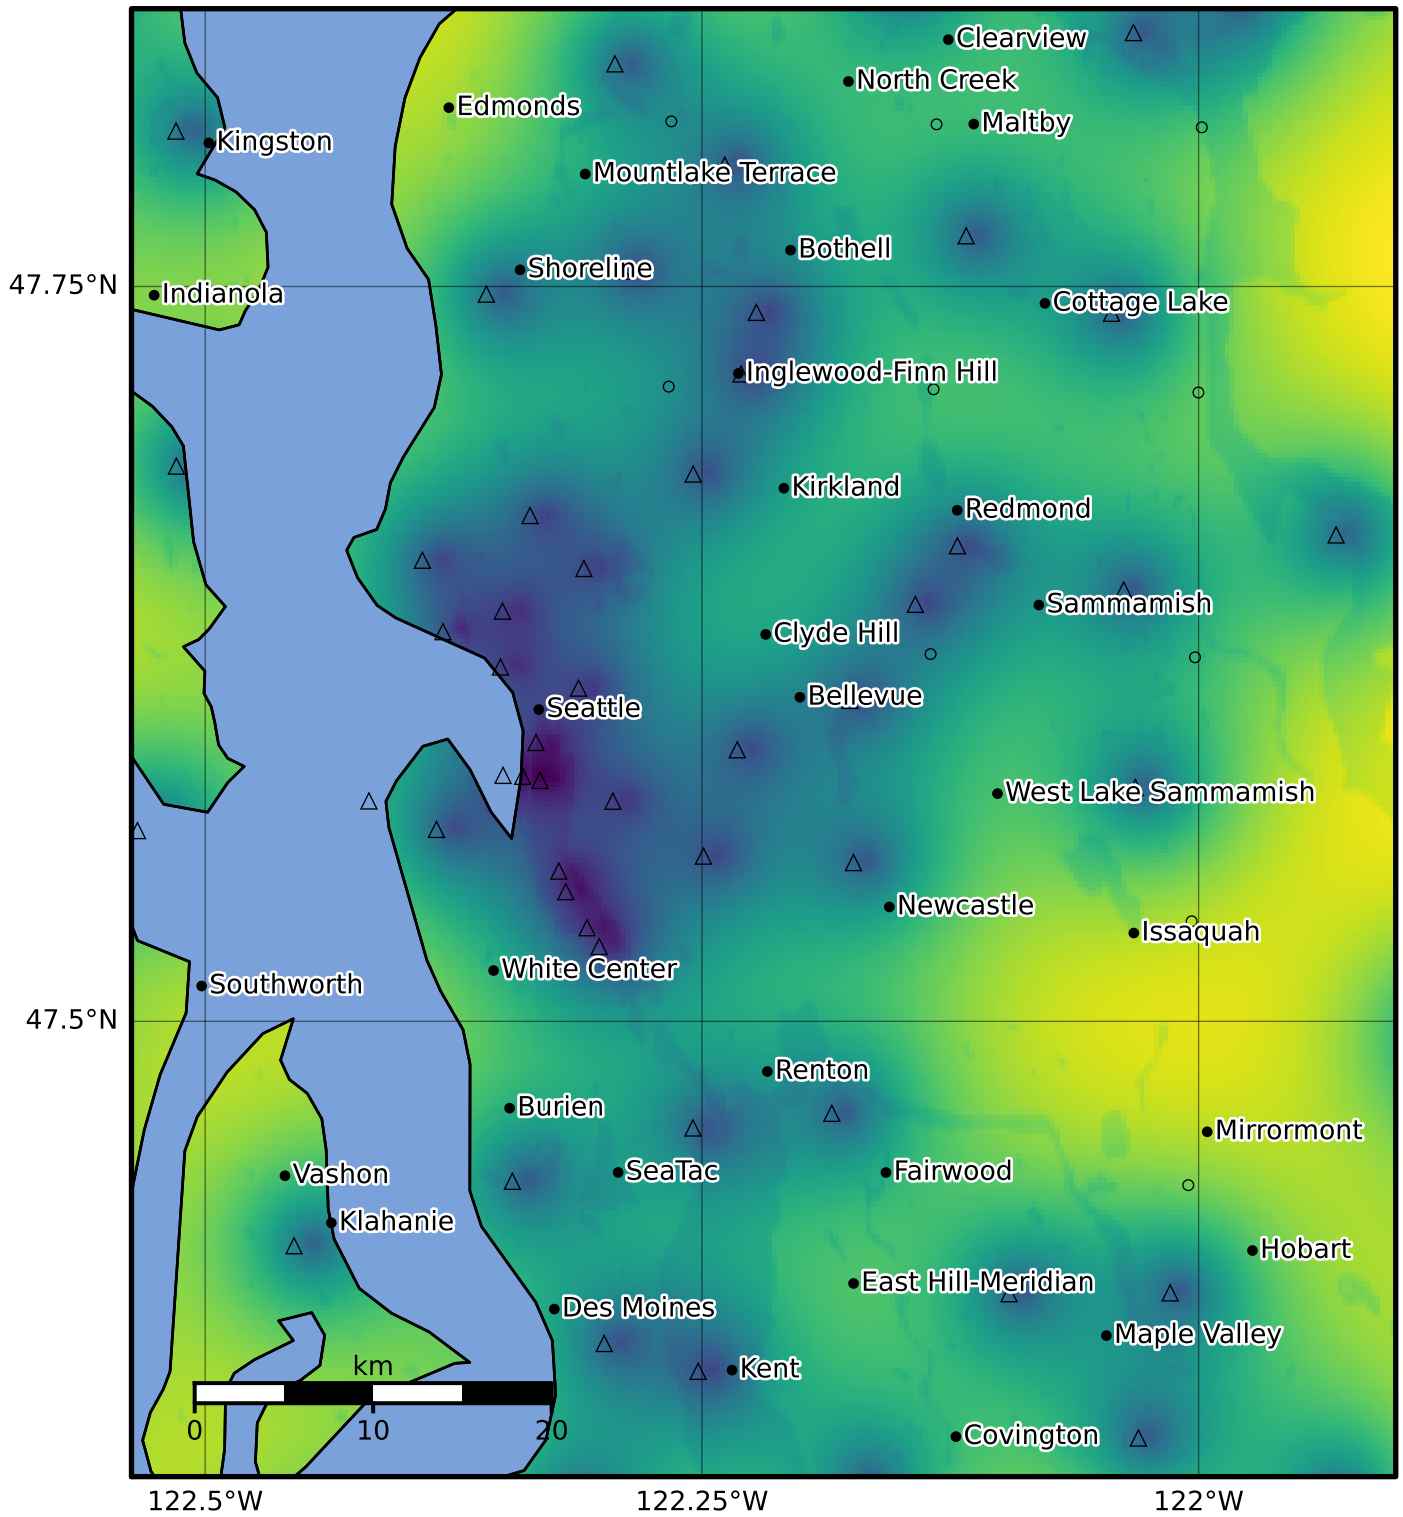

0.3 Second Peak Spectral Acceleration Map PNSN
Uncertainty ShakeMap: 14.0 km (8.7 mi) E from Carnation, WA
Feb 22, 2024 13:02:49 UTC M3.4 N47.67 W121.73 Depth: 18.6km ID:uw61984016

Version 2: Processed 2024-02-22T18:48:58Z

0.450 0.475 0.500 0.525 0.550 0.575 0.600