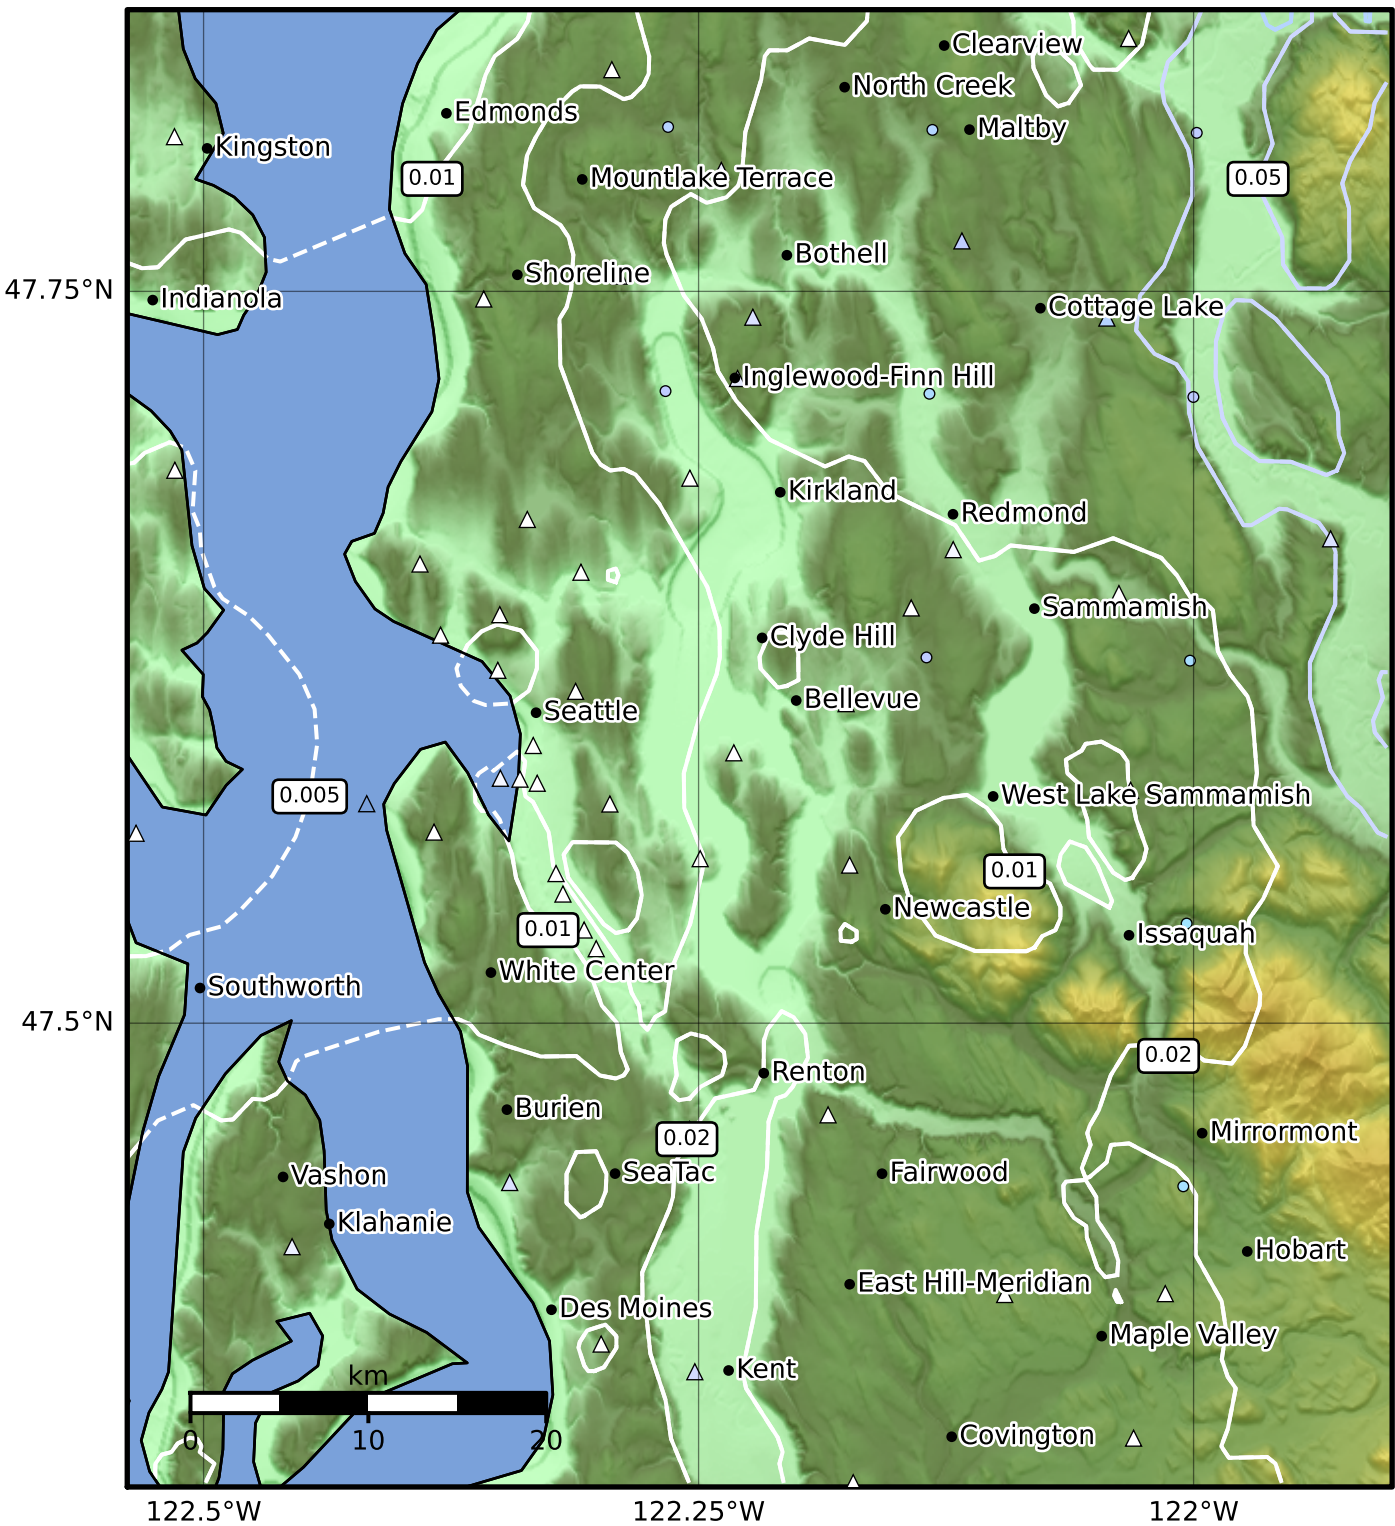

Peak Ground Velocity Map PNSN  
 ShakeMap: 14.0 km ( 8.7 mi) E from Carnation, WA  
 Feb 22, 2024 13:02:49 UTC M3.4 N47.67 W121.73 Depth: 18.6km ID:uw61984016

PGV (cm/s)	0.1	0.2	0.5	1	2	5	10	20	50	100	200
------------	-----	-----	-----	---	---	---	----	----	----	-----	-----

Scale based on Worden et al. (2012) Version 2: Processed 2024-02-22T18:48:58Z  
 Δ Seismic Instrument ○ Reported Intensity ★ Epicenter