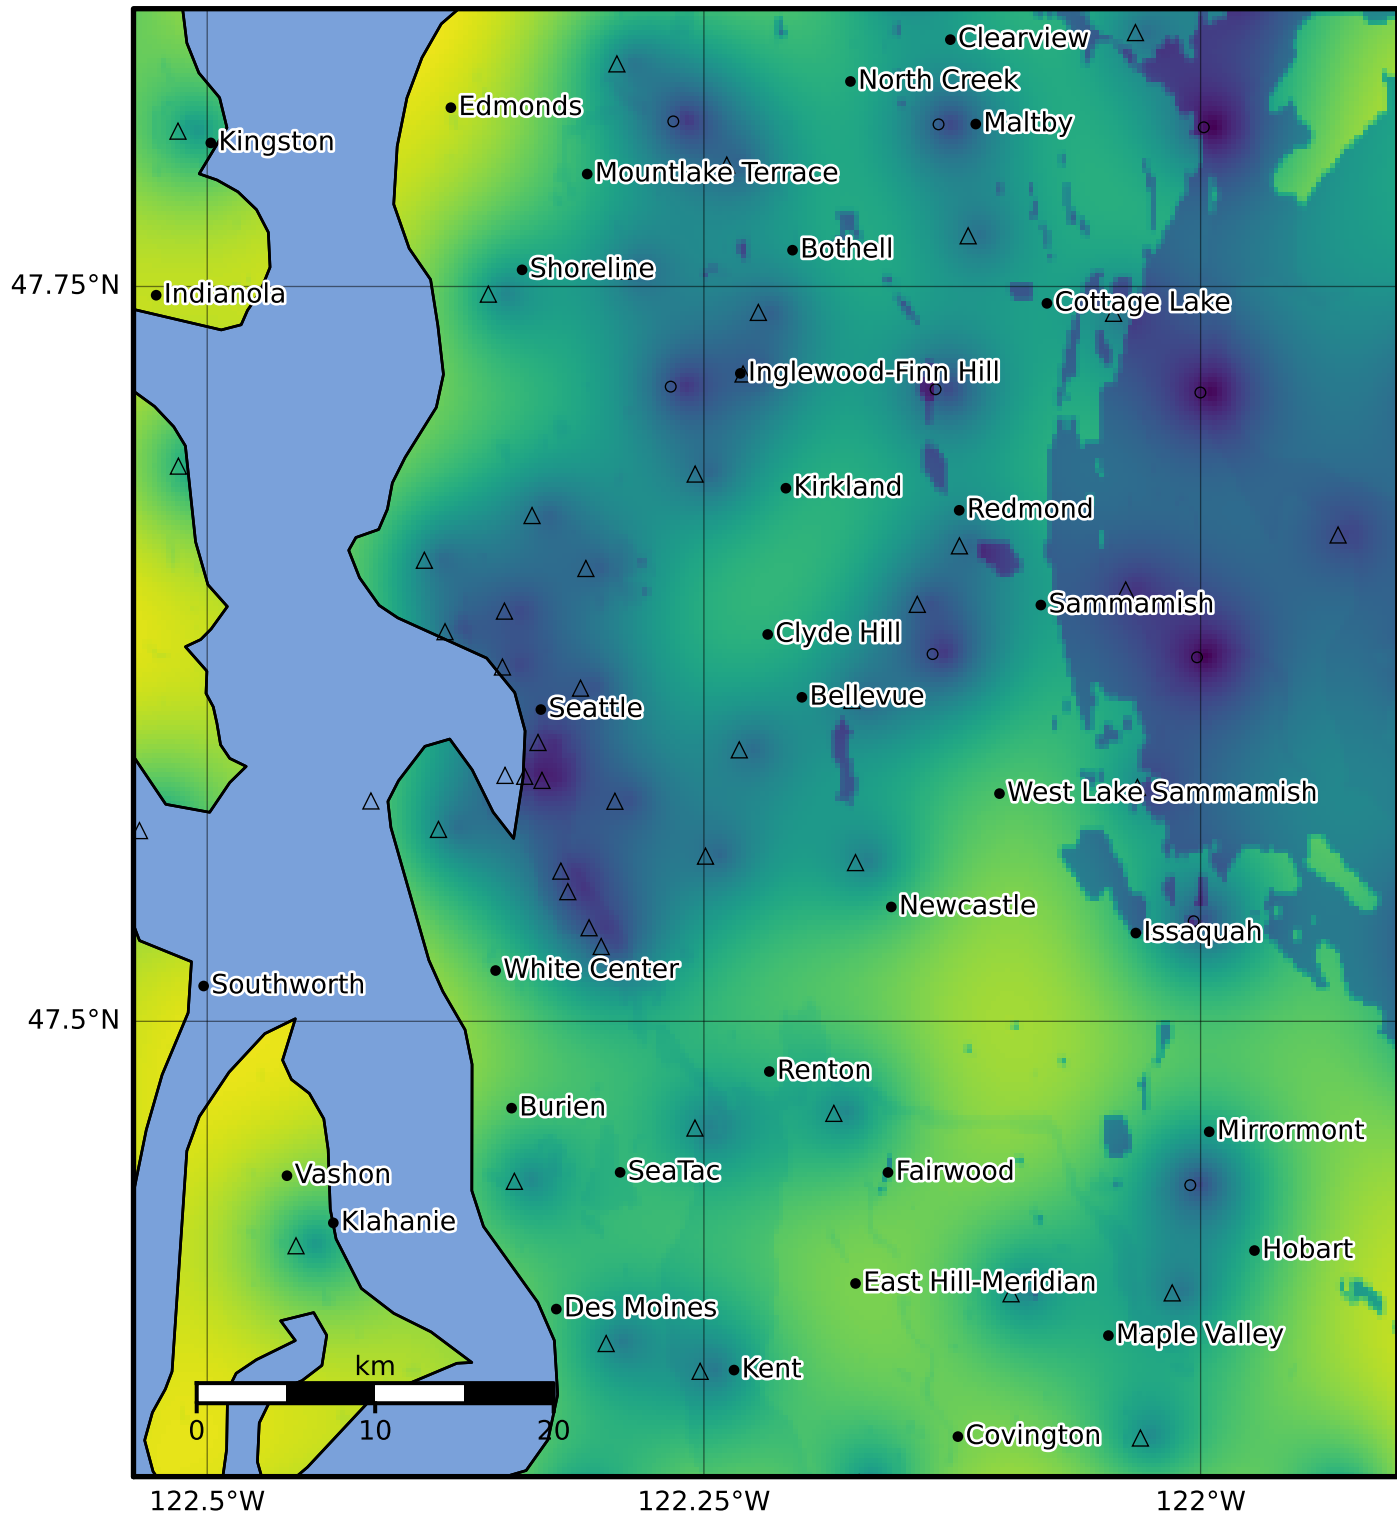

Macroseismic Intensity Map PNSN  
Uncertainty ShakeMap: 14.0 km ( 8.7 mi) E from Carnation, WA  
Feb 22, 2024 13:02:49 UTC M3.4 N47.67 W121.73 Depth: 18.6km ID:uw61984016

Version 2: Processed 2024-02-22T18:48:58Z