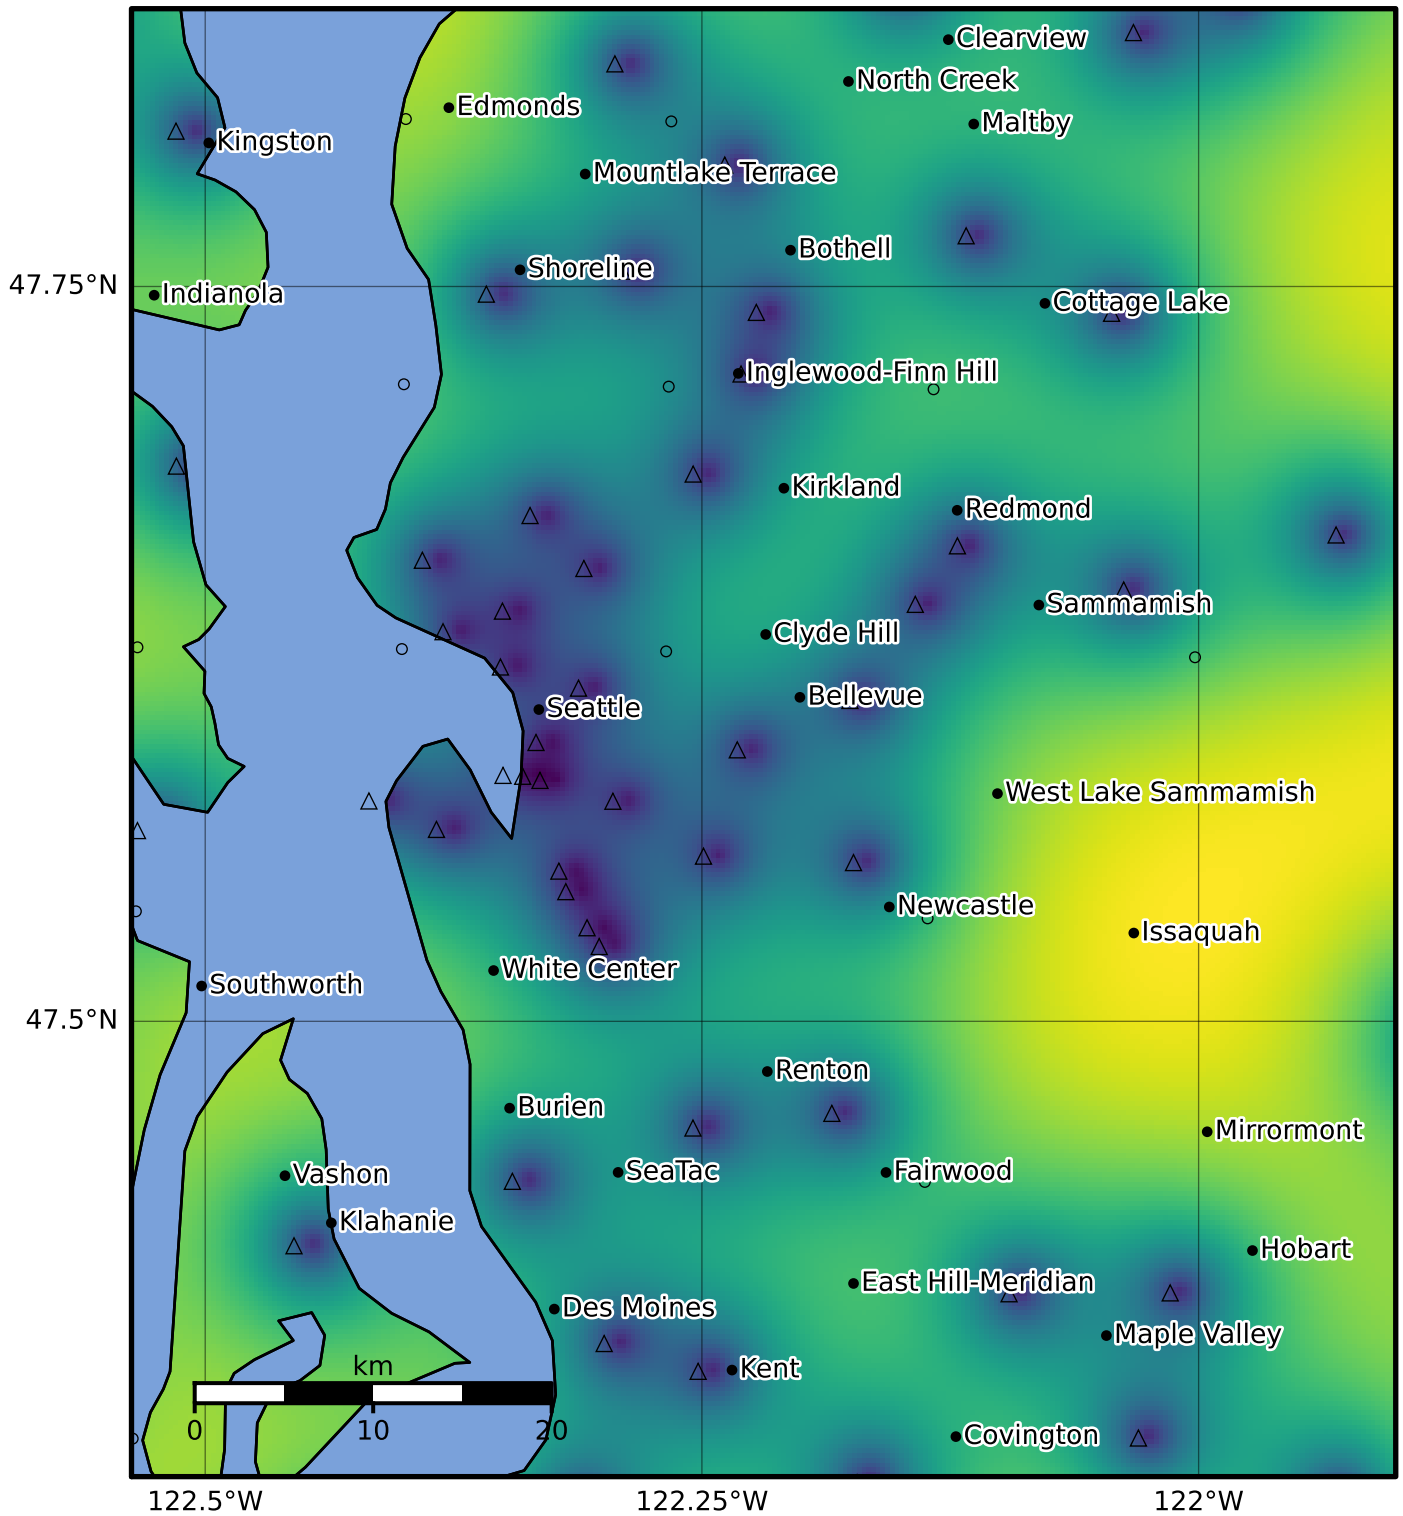

3.0 Second Peak Spectral Acceleration Map PNSN  
Uncertainty ShakeMap: 25.4 km ( 15.8 mi) WNW from Poulsbo, WA  
Dec 24, 2023 15:14:04 UTC M4.0 N47.82 W122.96 Depth: 52.4km ID:uw61977871

Version 3: Processed 2023-12-24T19:12:18Z

0.30 0.35 0.40 0.45 0.50