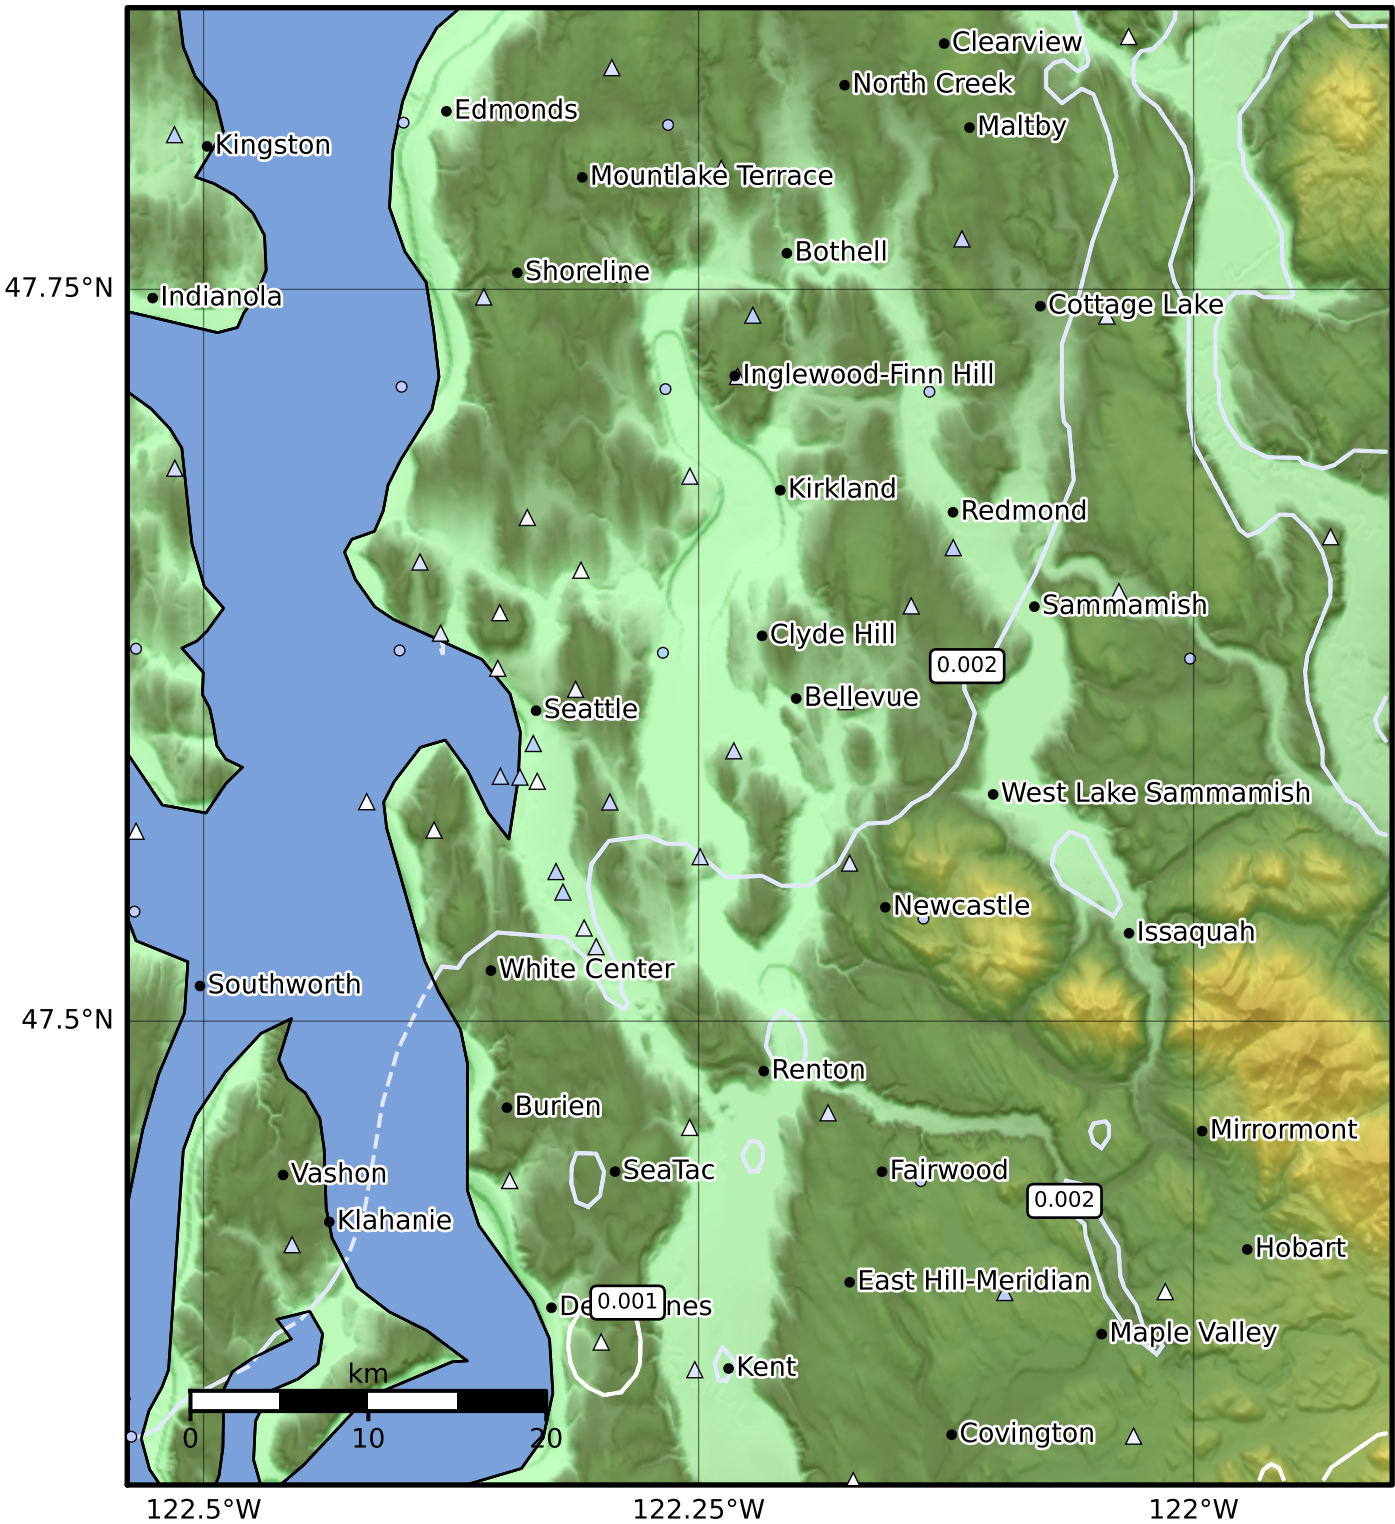

3.0 Second Peak Spectral Acceleration Map PNSN  
 ShakeMap: 25.4 km ( 15.8 mi) WNW from Poulsbo, WA  
 Dec 24, 2023 15:14:04 UTC M4.0 N47.82 W122.96 Depth: 52.4km ID:uw61977871

Scale based on Worden et al. (2012)

Version 3: Processed 2023-12-24T19:12:18Z

△ Seismic Instrument    ○ Reported Intensity    ★ Epicenter